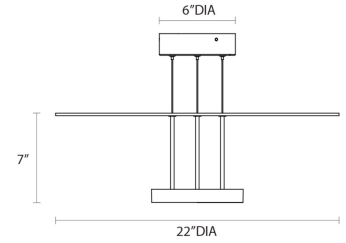

Project:

Chromaglo Spectrum LED Reflector Pendant Spec Sheet

SKU: 2600.03 Learn more at:
<https://sonnemanlight.com/chromaglo-spectrum-led-reflector-pendant>

Description: Chromaglo Spectrum brings the excitement of variable color illumination with infinite opportunities to change the environment and alter the mood. Spectrum lets you control the lighting in a variety of ways with options and variability in direction, distribution, intensity, and color. Also available as a [Reflector Pendant](#).

Type #:

Dimensions

Height:	7"
Diameter:	22"
Canopy/Backplate/Base:	6"
Hanging Details:	6' Adjustable Cord
Shape:	Round

Electrical Specs

Bulb(s) Included?:	Yes
Bulb 1 Type:	Integral LED
Input Voltage:	100-240VAC
Wattage:	25
Initial Lumens:	1100
Delivered Lumens:	670
Color Temperature:	3000K
CRI:	80
Power Supply Type:	Driver
Power Supply Quantity:	1
Power Supply Location:	Canopy
Dimming Type:	N/A

Installation

Installation:	Licensed electrician required
Sloped Ceiling Compatible?:	Not Compatible

Shipping

Carton 1 L x W x H:	25" X 25" X 7"
Carton 1 Gross Weight:	14 LBS

Shade

Shade 1 Material:	Die-Cast Aluminum
Shade 2 Material:	Etched Glass Reflector