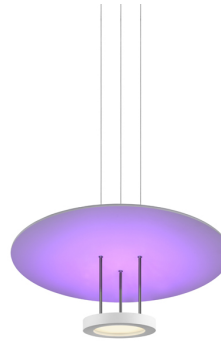

Project:

Chromaglo Spectrum LED Reflector Pendant Spec Sheet

SKU: 2600.03 Learn more at:
<https://sonnemanlight.com/chromaglo-spectrum-led-reflector-pendant>

Description: Chromaglo Spectrum brings the excitement of variable color illumination with infinite opportunities to change the environment and alter the mood. Spectrum lets you control the lighting in a variety of ways with options and variability in direction, distribution, intensity, and color. Also available as a [Reflector Pendant](#).

Type #:

Dimensions

Height:	7"
Diameter:	22"
Canopy/Backplate/Base:	6"
Hanging Details:	6' Adjustable Cord
Shape:	Round

Electrical Specs

Bulb(s) Included?:	Yes
Bulb 1 Type:	Integral LED
Input Voltage:	100-240VAC
Wattage:	25
Initial Lumens:	1100
Delivered Lumens:	670
Color Temperature:	3000K
CRI:	80
Power Supply Type:	Driver
Power Supply Quantity:	1
Power Supply Location:	Canopy
Dimming Type:	N/A

Installation

Installation:	Licensed electrician required
Sloped Ceiling Compatible?:	Not Compatible

Shipping

Carton 1 L x W x H:	25" X 25" X 7"
Carton 1 Gross Weight:	14 LBS

Shade

Shade 1 Material:	Die-Cast Aluminum
Shade 2 Material:	Etched Glass Reflector