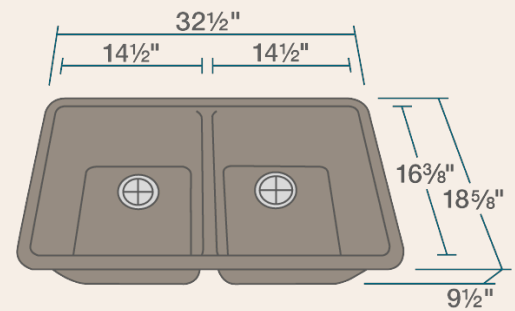

32 1/2" x 18 5/8" x 9 1/2"
Undermount Installation
Made with 80% Quartz, 20% Acrylic
All-Natural Materials - Eco-Friendly and Recyclable
Offset Drain
Heat Resistant to 550 Degrees
Stain Resistant
Scratch Resistant
Multiple Colors Available
Installation Hardware Included
Limited Lifetime Warranty
Acrylic Provides Sound Dampening - No Pads Needed