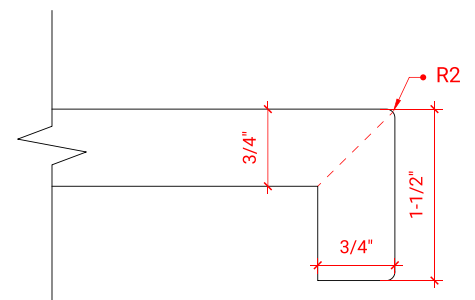

HEPBURN 66" DOUBLE SINK BASE CABINET

ARIEL

T066D

BASE CABINET DIMENSIONS

66" W x 21.5" D x 34.5" H

FEATURES

- Solid wood frame & plywood panels
- Dovetail drawers and joints
- Soft closing doors & drawers

HARDWARE FINISHES

OVERALL DIMENSIONS

66.25" W x 22" D x 1.5" H

COUNTERTOP OPTIONS

Carrara White Quartz
CQ-066D-REC-CT

FEATURES

- Solid countertop with mitered edges & seams
- Undermount white rectangular sink
- Pre-drilled for 8" widespread faucet

INCLUDED

- Countertop
- Matching Backsplash
- Rectangle Sinks

COUNTERTOP PLAN VIEW

EDGE SIDE VIEW

THREE DIMENSIONAL COUNTERTOP VIEW