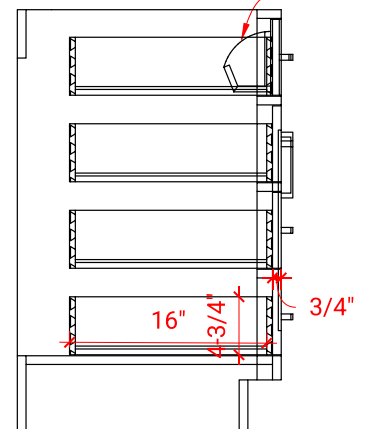

HEPBURN 66" DOUBLE SINK BASE CABINET

ARIEL

T066D

BASE CABINET DIMENSIONS

66" W x 21.5" D x 34.5" H

FEATURES

- Solid wood frame & plywood panels
- Dovetail drawers and joints
- Soft closing doors & drawers

HARDWARE FINISHES

Brushed Nickel Satin Brass Matte Black Polished Chrome

AVAILABLE COLORS

White Grey Midnight Blue

FRONT VIEW

SIDE VIEW

PLAN VIEW

66" DOUBLE RECTANGLE SINK COUNTERTOP WITH 1.5 IN. THICKNESS

ARIEL

OVERALL DIMENSIONS

66.25" W x 22" D x 1.5" H

COUNTERTOP OPTIONS

Carrara White Quartz
CQ-066D-REC-CT

FEATURES

- Solid countertop with mitered edges & seams
- Undermount white rectangular sink
- Pre-drilled for 8" widespread faucet

INCLUDED

- Countertop
- Matching Backsplash
- Rectangle Sinks

COUNTERTOP PLAN VIEW

EDGE SIDE VIEW

THREE DIMENSIONAL COUNTERTOP VIEW