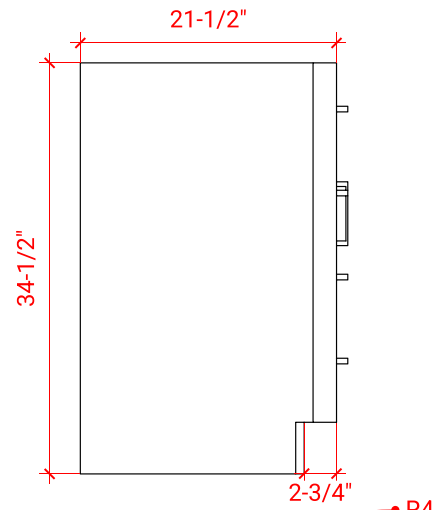

HEPBURN 66" DOUBLE SINK BASE CABINET

ARIEL

T066D

BASE CABINET DIMENSIONS

66" W x 21.5" D x 34.5" H

FEATURES

- Solid wood frame & plywood panels
- Dovetail drawers and joints
- Soft closing doors & drawers

HARDWARE FINISHES

Brushed Nickel Satin Brass Matte Black Polished Chrome

AVAILABLE COLORS

White Grey Midnight Blue

FRONT VIEW

SIDE VIEW

PLAN VIEW

66" DOUBLE RECTANGLE SINK COUNTERTOP WITH 1.5 IN. THICKNESS

ARIEL

OVERALL DIMENSIONS

66.25" W x 22" D x 1.5" H

COUNTERTOP OPTIONS

Carrara White Quartz
CQ-066D-REC-CT

FEATURES

- Solid countertop with mitered edges & seams
- Undermount white rectangular sink
- Pre-drilled for 8" widespread faucet

INCLUDED

- Countertop
- Matching Backsplash
- Rectangle Sinks

COUNTERTOP PLAN VIEW

EDGE SIDE VIEW

THREE DIMENSIONAL COUNTERTOP VIEW