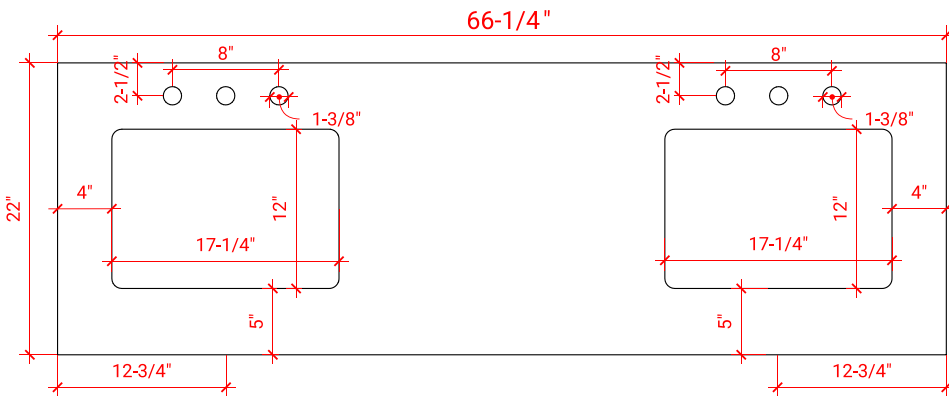

HEPBURN 66" DOUBLE SINK BASE CABINET

ARIEL

T066D

BASE CABINET DIMENSIONS

66" W x 21.5" D x 34.5" H

FEATURES

- Solid wood frame & plywood panels
- Dovetail drawers and joints
- Soft closing doors & drawers

HARDWARE FINISHES

OVERALL DIMENSIONS

66.25" W x 22" D x 1.5" H

COUNTERTOP OPTIONS

Carrara White Quartz
CQ-066D-REC-CT

FEATURES

- Solid countertop with mitered edges & seams
- Undermount white rectangular sink
- Pre-drilled for 8" widespread faucet

INCLUDED

- Countertop
- Matching Backsplash
- Rectangle Sinks

COUNTERTOP PLAN VIEW

EDGE SIDE VIEW

THREE DIMENSIONAL COUNTERTOP VIEW