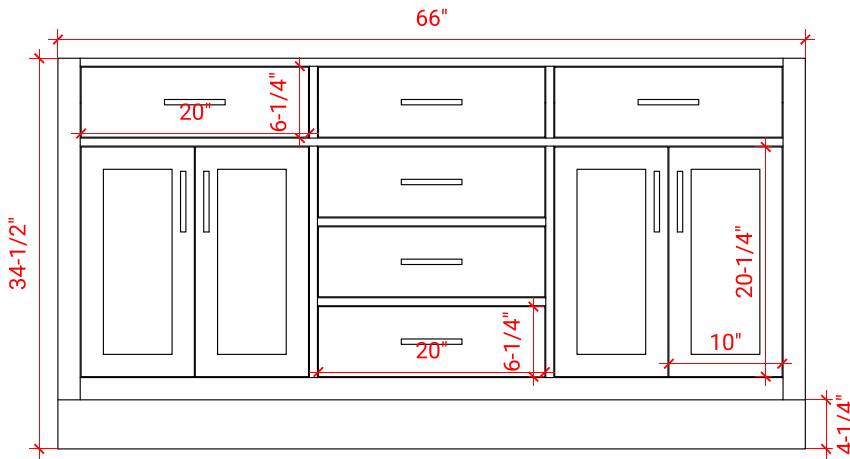

HEPBURN 66" DOUBLE SINK BASE CABINET

ARIEL

T066D

BASE CABINET DIMENSIONS

66" W x 21.5" D x 34.5" H

FEATURES

- Solid wood frame & plywood panels
- Dovetail drawers and joints
- Soft closing doors & drawers

HARDWARE FINISHES

Brushed Nickel Satin Brass Matte Black Polished Chrome

AVAILABLE COLORS

White Grey Midnight Blue

FRONT VIEW

SIDE VIEW

PLAN VIEW

66" DOUBLE RECTANGLE SINK COUNTERTOP WITH 1.5 IN. THICKNESS

ARIEL

OVERALL DIMENSIONS

66.25" W x 22" D x 1.5" H

COUNTERTOP OPTIONS

Carrara White Quartz
CQ-066D-REC-CT

FEATURES

- Solid countertop with mitered edges & seams
- Undermount white rectangular sink
- Pre-drilled for 8" widespread faucet

INCLUDED

- Countertop
- Matching Backsplash
- Rectangle Sinks

COUNTERTOP PLAN VIEW

EDGE SIDE VIEW

THREE DIMENSIONAL COUNTERTOP VIEW