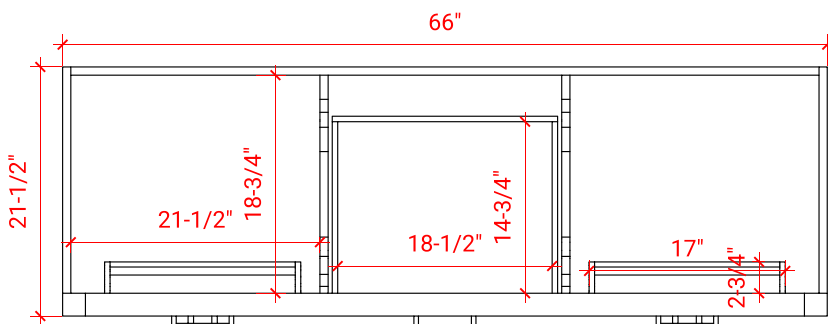

HEPBURN 66" DOUBLE SINK BASE CABINET

ARIEL

T066D

BASE CABINET DIMENSIONS

66" W x 21.5" D x 34.5" H

FEATURES

- Solid wood frame & plywood panels
- Dovetail drawers and joints
- Soft closing doors & drawers

HARDWARE FINISHES

Brushed Nickel Satin Brass Matte Black Polished Chrome

AVAILABLE COLORS

White Grey Midnight Blue

FRONT VIEW

SIDE VIEW

PLAN VIEW

66" DOUBLE RECTANGLE SINK COUNTERTOP WITH 1.5 IN. THICKNESS

ARIEL

OVERALL DIMENSIONS

66.25" W x 22" D x 1.5" H

COUNTERTOP OPTIONS

Carrara White Quartz
CQ-066D-REC-CT

FEATURES

- Solid countertop with mitered edges & seams
- Undermount white rectangular sink
- Pre-drilled for 8" widespread faucet

INCLUDED

- Countertop
- Matching Backsplash
- Rectangle Sinks

COUNTERTOP PLAN VIEW

EDGE SIDE VIEW

THREE DIMENSIONAL COUNTERTOP VIEW