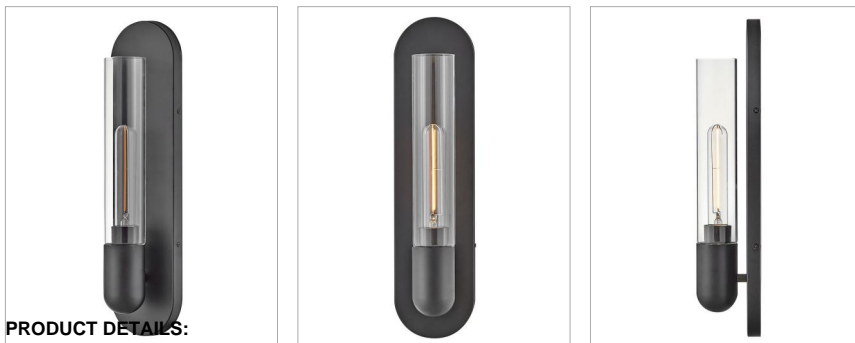

### MEDIUM SINGLE LIGHT SCONCE

Tully is a true delight. The crisp silhouette has a small footprint that makes a big impact. A cylindrical shade that is neatly nestled on the elongated backplate dishes out a nice serving of transitional trendiness that's as fresh as it is inviting.

DETAILS	
FINISH:	Black
MATERIAL:	Steel
GLASS:	Clear
DIMMABLE:	No

DIMENSIONS	
WIDTH:	4.5"
HEIGHT:	18"
WEIGHT:	3.4lb
BACK PLATE:	4.5"W X 18"H
EXTENSION:	3.8"

LIGHT SOURCE	
LIGHT SOURCE:	Socketed
WATTAGE:	1-8w Med. LED, 60w Equiv.
VOLTAGE:	120v

#### PRODUCT DETAILS:

- Mounting hardware is hidden on the back plate to ensure a clean silhouette
- Fixture can be mounted either up or down
- Suitable for use in dry (indoor) locations as defined by NEC and CEC. Meets United States UL Underwriters Laboratories & CSA Canadian Standards Association Product Safety Standards.
- ADA compliant
- This product uses recyclable or limited packaging materials to help reduce waste.
- Shown with T-style bulbs (not included)
- Please refer to Lark's Warranty for complete product warranty details. Some warranty limitations may apply.
- This versatile transitional design delivers personality and performance