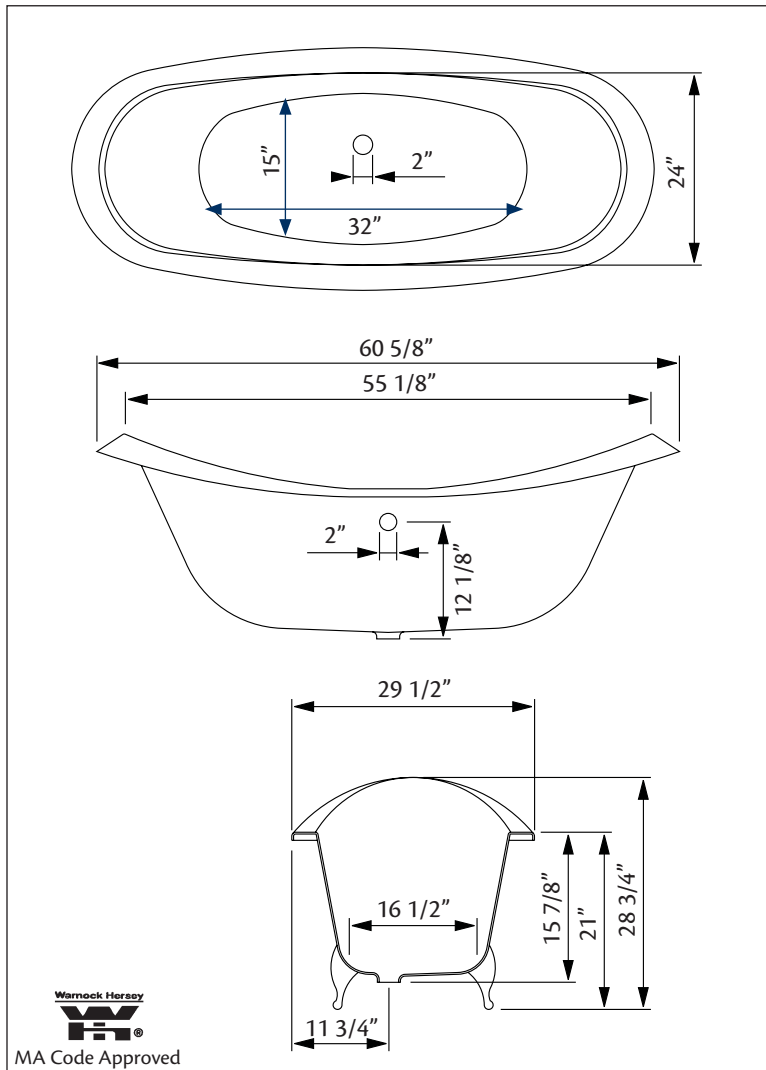

2150 REGENCY Footed Bath with lion feet

Cheviot Products' cast iron bathtubs are handmade in Europe with the finest materials. Fired with a thick coating of AA grade titanium-based enamel for unparalleled hardness and non-porosity, the extremely durable surface is easy to clean and resistant to stains, bacteria, and other microbes. Cast iron also keeps your bath warm for the longest possible time.

Model 2114 Shown

61" x 30" Wide x 29" Tall, 300 lbs, 46 gallons, 175 litres

Colours: White or Biscuit Interior with Matching or Custom Colour Exterior

Feet: Brass Plated, Brushed Nickel, Chrome Plated, Polished Nickel, White Coated, Antique Bronze

Related Products:

5115LEV Tub Filler With Hand Shower

3970 Heavy Duty Water Supply Lines

5127 Tub Filler With Hand Shower

3411 Water Supply Lines

Note: Rough-in dimensions may vary +/- 1/2" and are subject to change. No responsibility is assumed by Cheviot Products Inc. One Year Limited Warranty against manufacturer's defects.