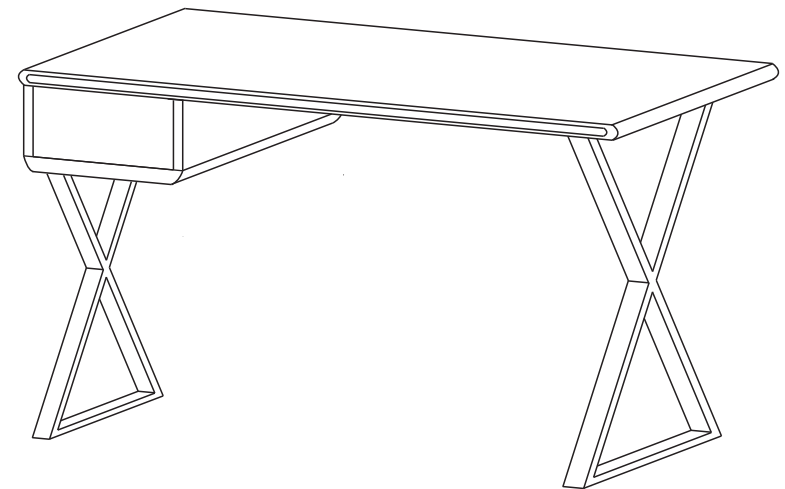

 **SAFAVIEH**  
FURNITURE

Model# FOX2207A

Product Dimensions: 43.3"W×19.7"D×29.5"H