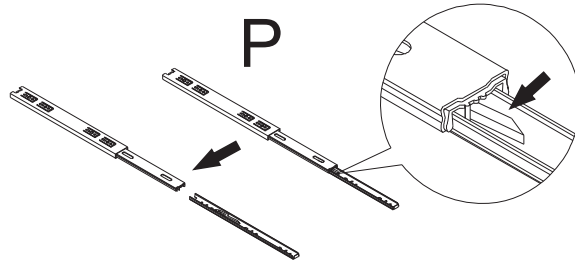

PREPARATION

Before beginning assembly of product, make sure all parts are present. Compare parts with package contents list and hardware contents list.

If any part is missing or damaged, do not attempt to assemble the product.

Estimated Assembly Time: 60 minutes.

1