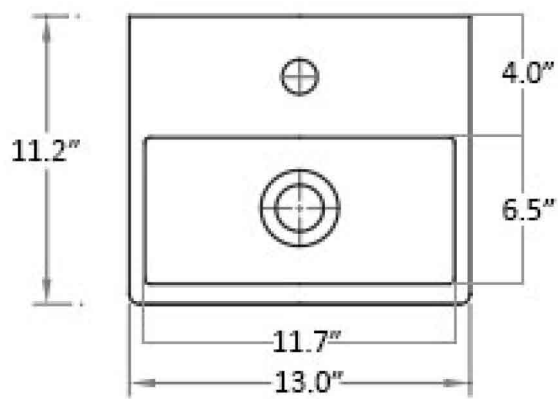

Features

- Ceramic
- Without overflow
- Countertop or wall-mount installation

Quattro 30

SKU# | Option:

- Quattro 30.00 | No faucet hole
- Quattro 30.01 | One faucet hole
- Quattro 30.03 | Three faucet holes

<p><b>Collection</b> Quattro</p>	<p><b>Model  </b> Quattro 30</p>	<p>Dimensions Metric  <i>1 inch = 2.54 cm</i>  <i>1 inch = 25.4 mm</i></p>	 <p>1051 Lea Drive - Collegeville, PA 19426  Tel. 215 513 9400 - Fax 610 831 0215  <a href="http://www.ws bathcollections.com">www.ws bathcollections.com</a> - <a href="mailto:info@ws bathcollectins.com">info@ws bathcollectins.com</a></p>
--------------------------------------	--------------------------------------	--	---

Collection  
S wcvvtq

Model |  
S wcvvtq"52

Dimensions Metric  
1 inch = 2.54 cm  
1 inch = 25.4 mm

**WS<sup>®</sup>** BATH  
COLLECTIONS  
1051 Lea Drive - Collegeville, PA 19426  
Tel. 215 513 9400 - Fax 610 831 0215  
[www.ws bathcollections.com](http://www.ws bathcollections.com) - [info@ws bathcollections.com](mailto:info@ws bathcollections.com)

### Vessel/ countertop installation

Bolts

Silicone (*optional*)

Collection  
Quattro

Model |  
Quattro 30

Dimensions Metric  
*1 inch = 2.54 cm*  
*1 inch = 25.4 mm*

1051 Lea Drive - Collegeville, PA 19426  
Tel. 215 513 9400 - Fax 610 831 0215  
[www.ws bathcollections.com](http://www.ws bathcollections.com) - [info@ws bathcollections.com](mailto:info@ws bathcollections.com)