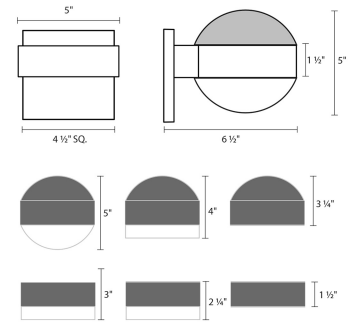

# REALS Downlight LED Sconce Spec Sheet

SKU: 7300.DC.PL.98-WL    Learn more at:  
<https://sonnemanlight.com/real-downlight-led-sconce>

Description: Consider the possibilities of the nearly unlimited opportunities to configure REALS sconces, with lenses and caps, for a variety of LED illuminating possibilities. Also available as a [Up/Down Sconce](#), [Surface Mount](#), [Bollard](#), and [Double Bollard](#).

## Dimensions

Height:	3.25"
Width:	5"
Extends:	6.5"
Minimum Extension:	6.5"
Maximum Extension:	6.5"
Canopy/Backplate/Base Width:	4.5
Canopy/Backplate/Base Depth:	0.5
Canopy/Backplate/Base Height:	4.5

## Shipping

Carton 1 L x W x H:	9" X 10" X 9"
Carton 1 Gross Weight:	4 LBS
Fixture Weight:	3