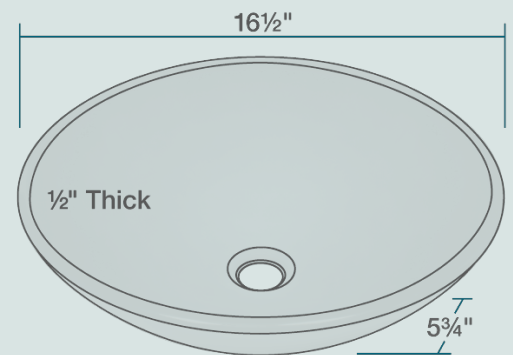

16 1/2" x 16 1/2" x 5 3/4"  
 Tempered Glass  
 Limited Lifetime Warranty  
 Foil-Undertone Glass Sink

### Features

Vessel Installation	18" Minimum Cabinet Size	1/2" Thick	Tempered Glass	Limited Lifetime Warranty	One Bowl