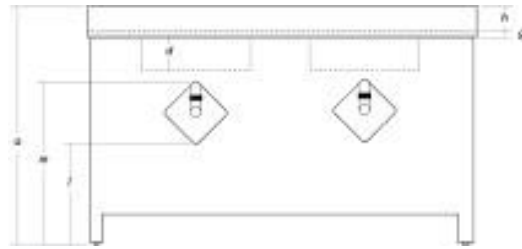

Adley White Bathroom Vanity With Marble Top, 61"

SKU

HZ00000643

Dimensions

A	Overall Height	38.43"
B	Overall Width	61.02"
C	Overall Depth	22.04"
D	Basin Height	7.48"
E	Basin Width	17.12"
F	Basin Depth	11.81"
G	Countertop Thickness	1.1"
	Countertop Width	61.02"
	Countertop Depth	22.04"
H	Height of Backsplash	3.93"
I	Backsplash Thickness	0.55"
	Vanity Base Height	33.46"
	Vanity Base Width	60.07"
	Vanity Base Depth	21.65"
J	Diameter of Faucet Holes	1.41"
K	Distance Between Center of Faucet Holes	3.97"
L	Lowest Height of Plumbing from Floor	9.25"
M	Highest Height of Plumbing from Floor	25.47"
N	Height of Plumbing Cutout (Wall Hung)	Not Applicable

Mirrors

Mirror Included	No
-----------------	----

Drawers

Number of Functional Drawers	3
Number of False Drawers	0
Internal Drawer Dimensions 1	H 9" W 9" D 20"
Internal Drawer Dimensions 2	Not Applicable
Soft Close	Yes
Drawer Construction	Dovetail Joints
No. of Functional Drawers with Dividers	0
Are Drawer Dividers Removable	Not Applicable