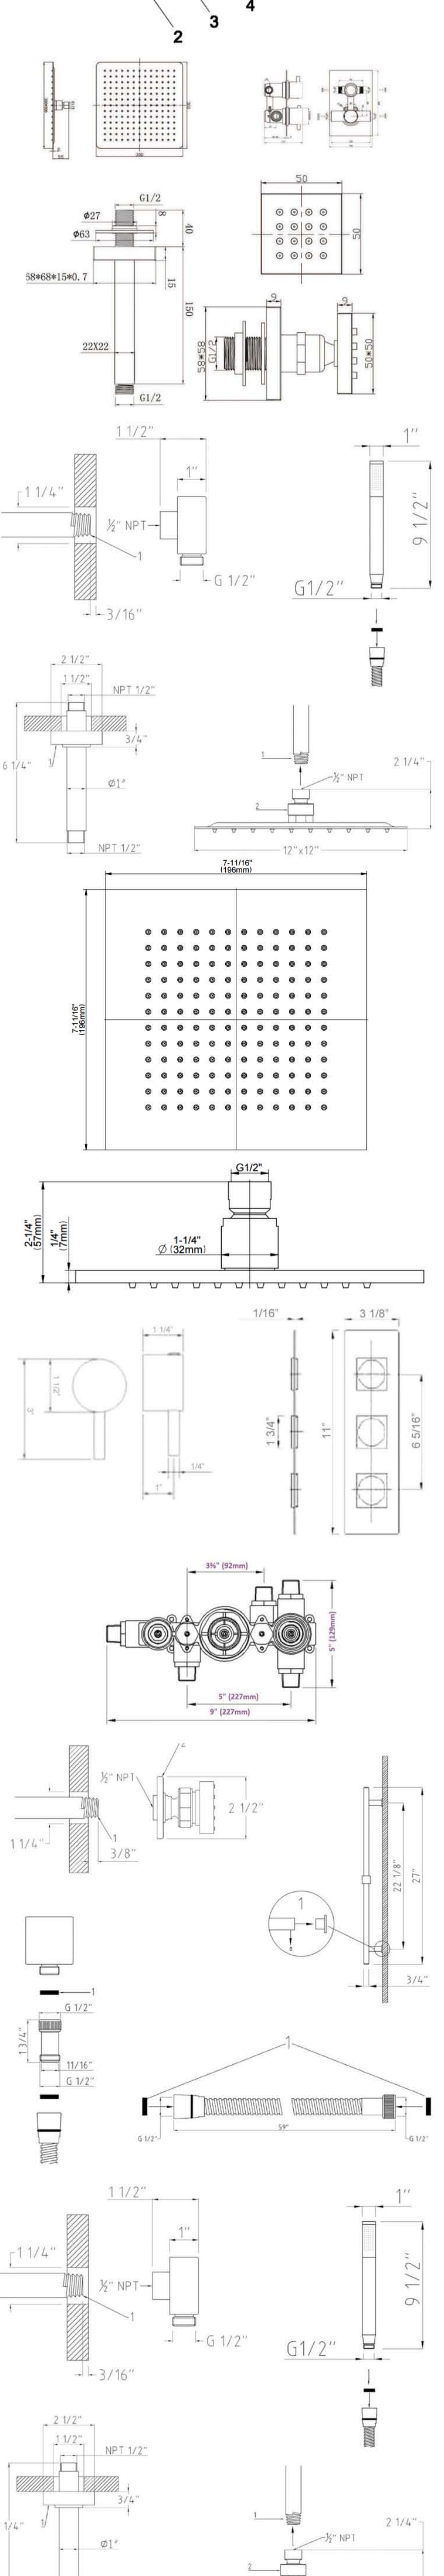

BODY JET EXPLODED VIEW:

This General diagram and installation instructions are not intended for any specific model, but is presented as a general guideline for installations!