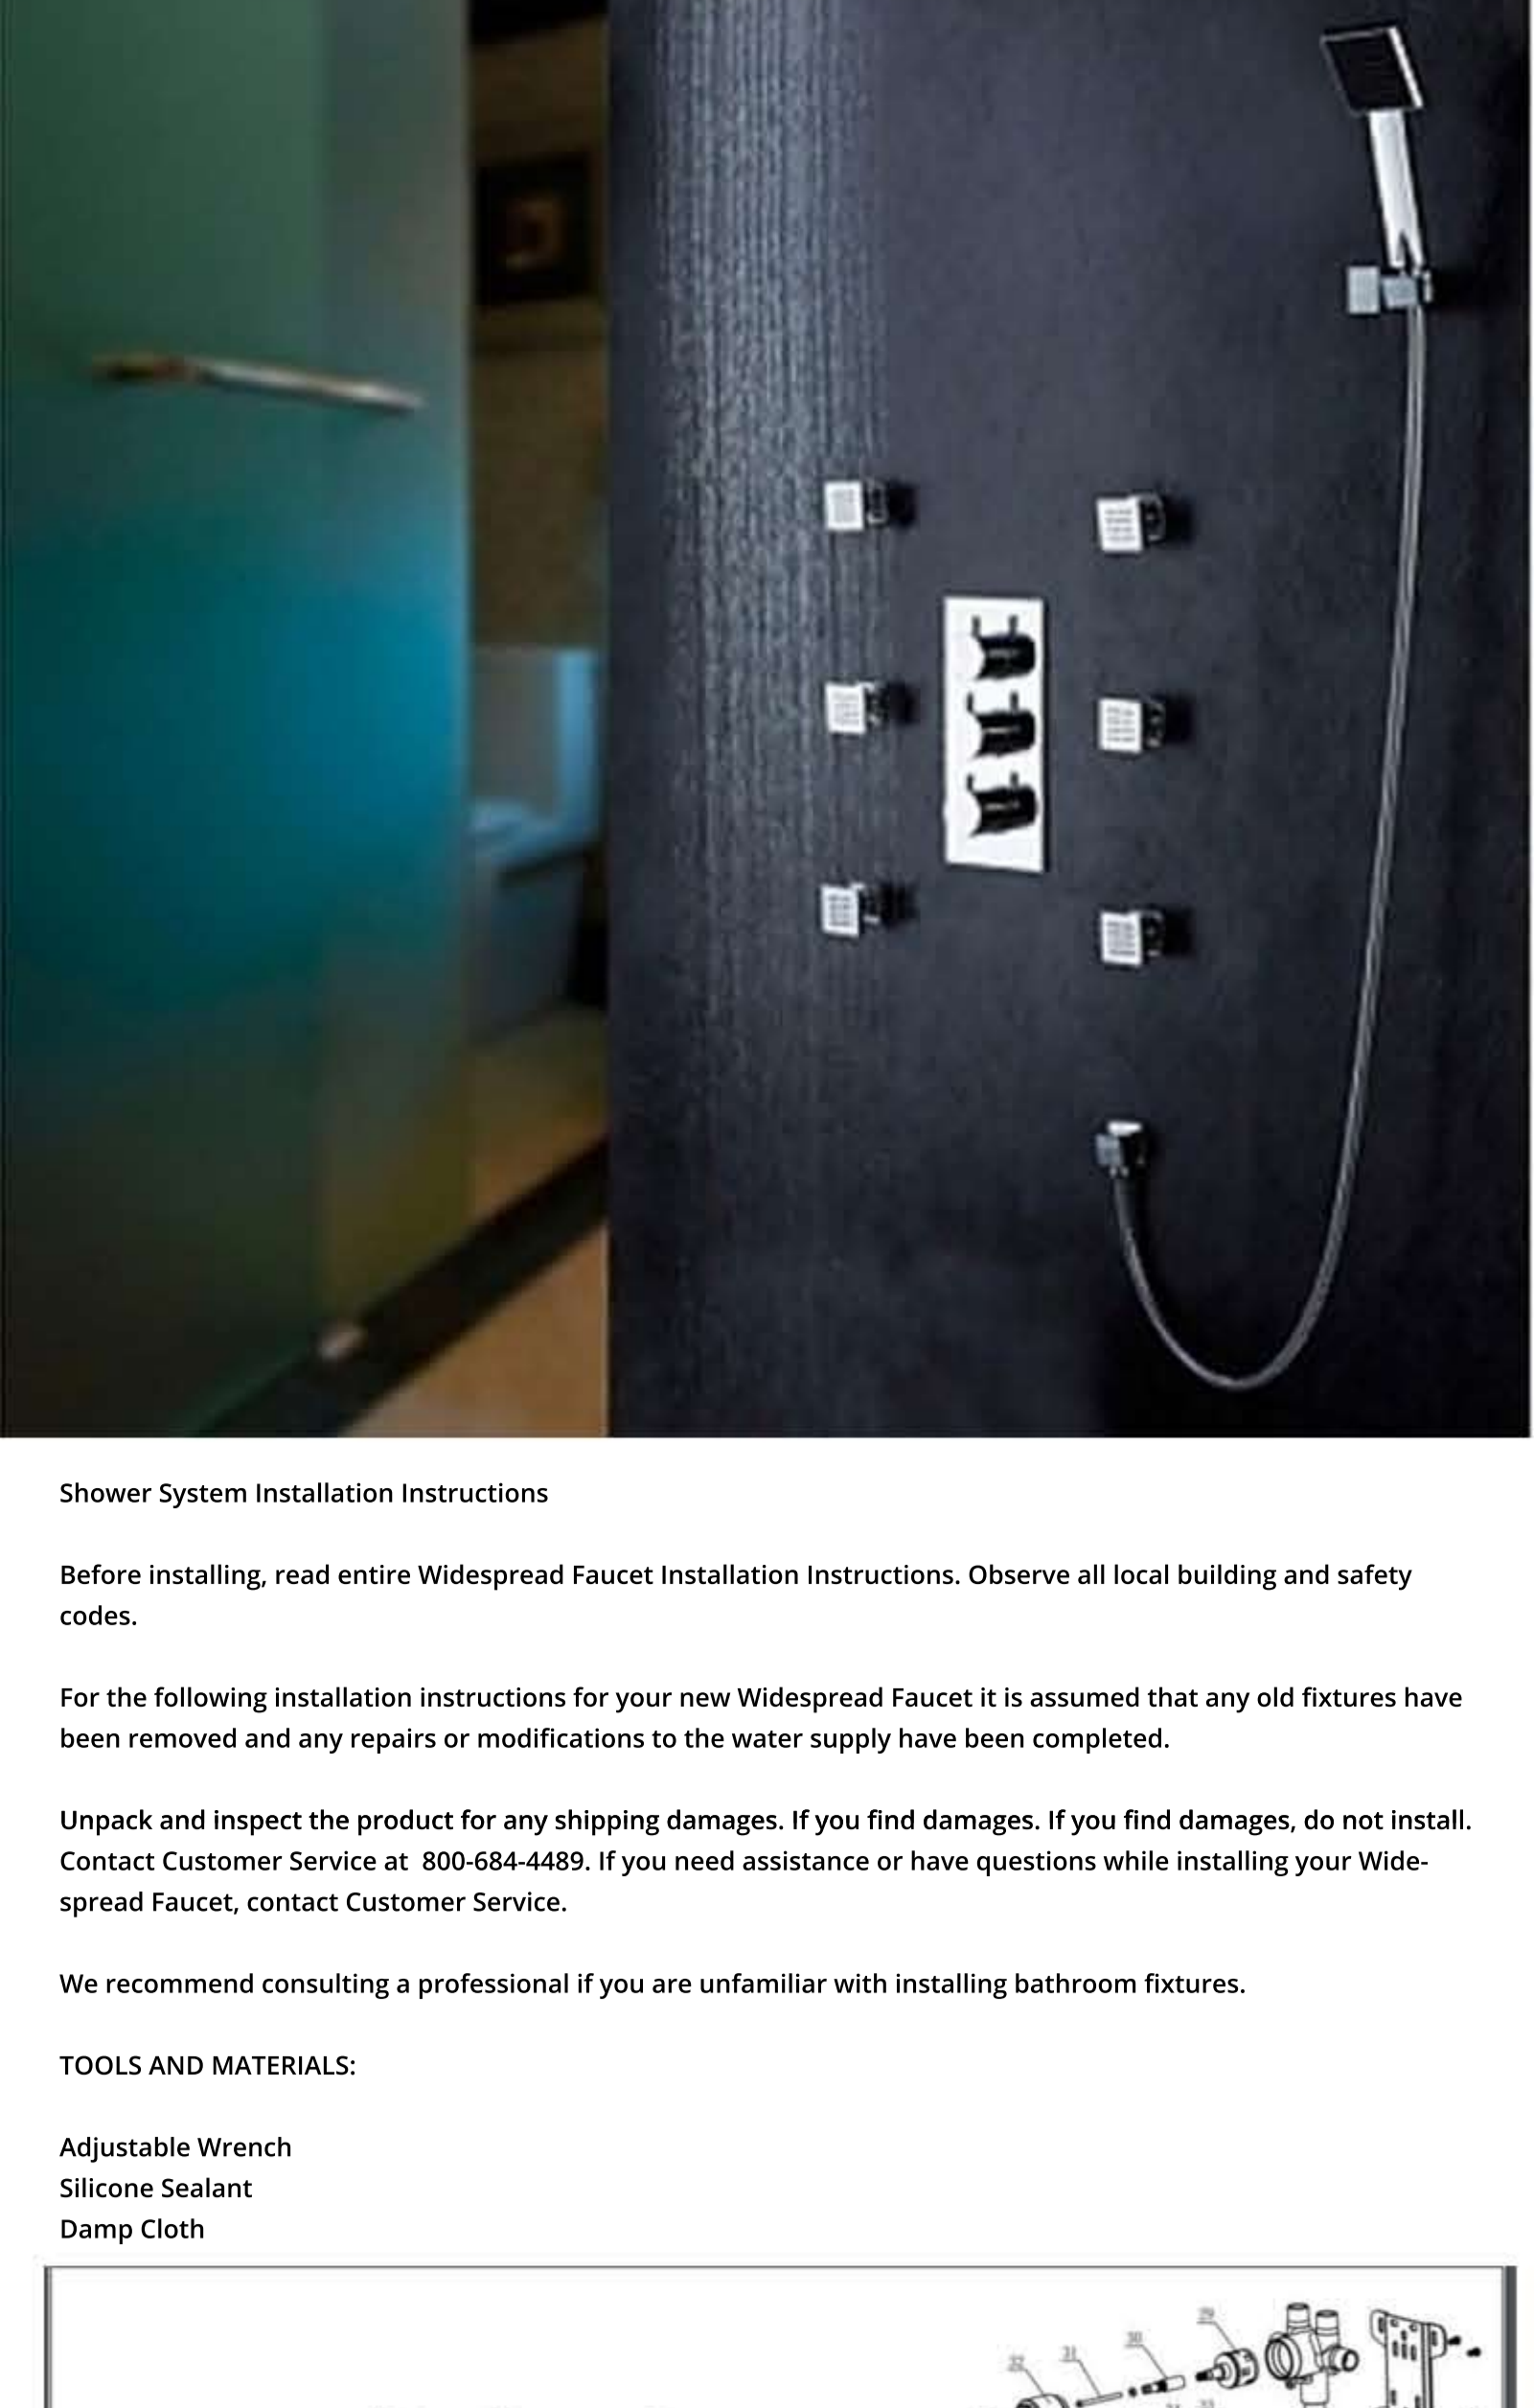

# Reno Chrome Finish Ceiling Mount Shower Head Set with 6 Body Massage Shower Jets

## Shower System Installation Instructions

Before installing, read entire Widespread Faucet Installation Instructions. Observe all local building and safety codes.

For the following installation instructions for your new Widespread Faucet it is assumed that any old fixtures have been removed and any repairs or modifications to the water supply have been completed.