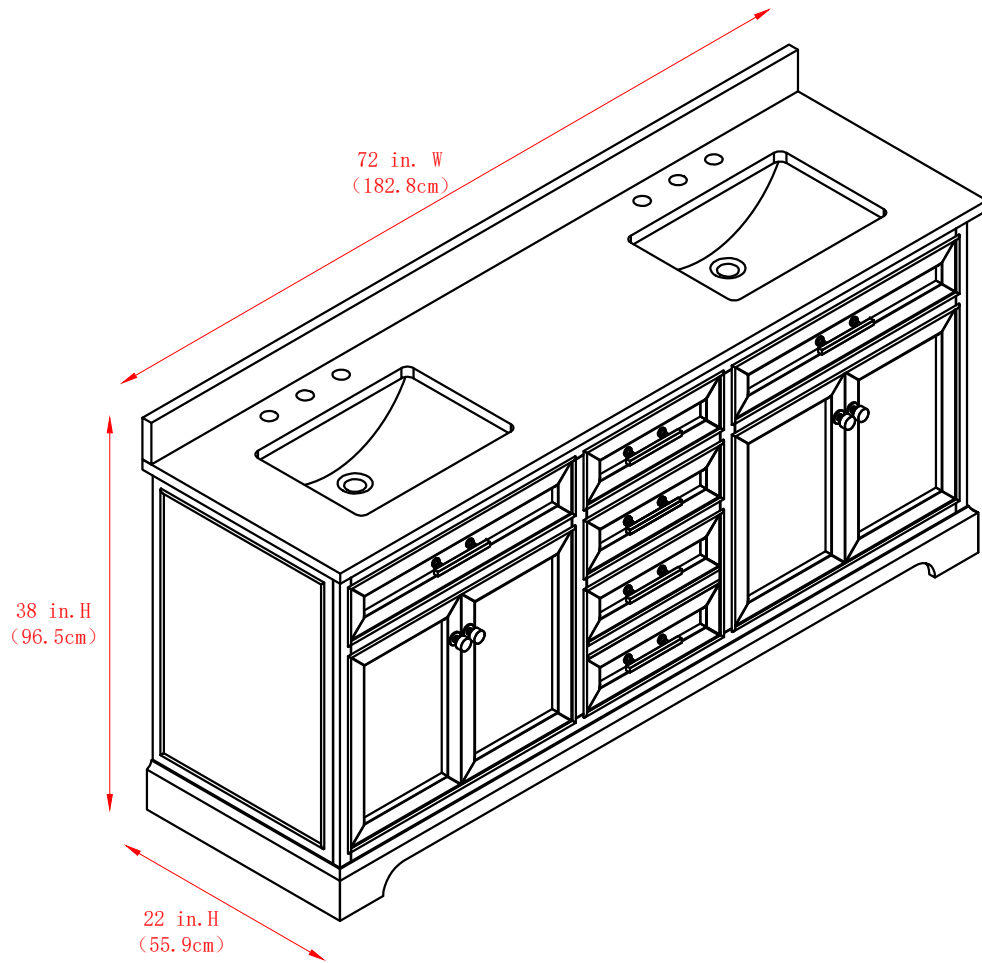

72" Bathroom Vanity

72 in. W x 22 in. D x 38 in. H
(182.8 cm x 55.9 cm x 96.5 cm)

Top View

Back View