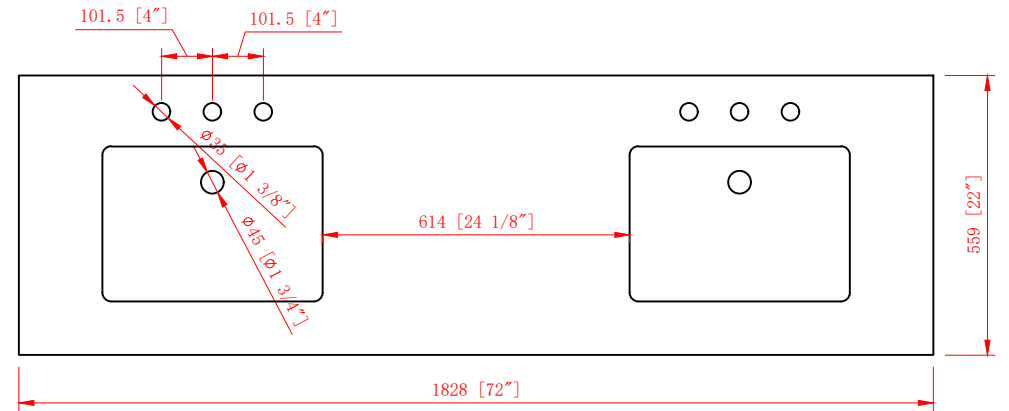

72" Bathroom Vanity

72 in. W x 22 in. D x 38 in. H
(182.8 cm x 55.9 cm x 96.5 cm)

Top View

Back View