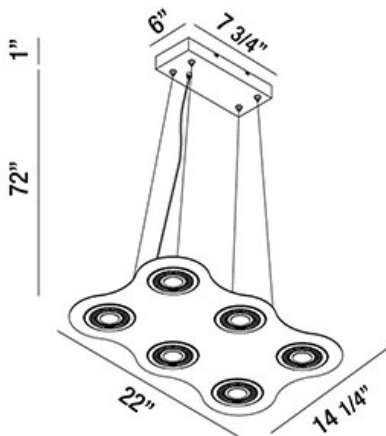

VISION, 22" PENDANT

PRODUCT DETAILS

No.	:	29484-010
Product Color	:	WHITE/BLACK
Length	:	22"
Width	:	14.25"
Overall Height	:	73"
Weight	:	29.5lbs

LIGHT SOURCE DETAILS

Light Source Type	:	INTEGRATED LED
Input Voltage	:	120V
Bulb Voltage	:	120V
Total Wattage	:	30W
Total Lumen	:	2700lm
Kelvin	:	3000K
CRI	:	80
Dimmable	:	Yes

Options Available

ITEM NO.	FINISH	SHADE
29484-010	WHITE/BLACK	

TECHNICAL DETAILS

Light Direction	:	Down
Hanging Support Type	:	AIRCRAFT CABLE
Hanging Support Length	:	72"
Canopy / Backplate Length	:	7.75"
Canopy / Backplate Height	:	1"
Canopy / Backplate Width	:	6"
Adjustable Lamp Head	:	No
Location	:	DRY