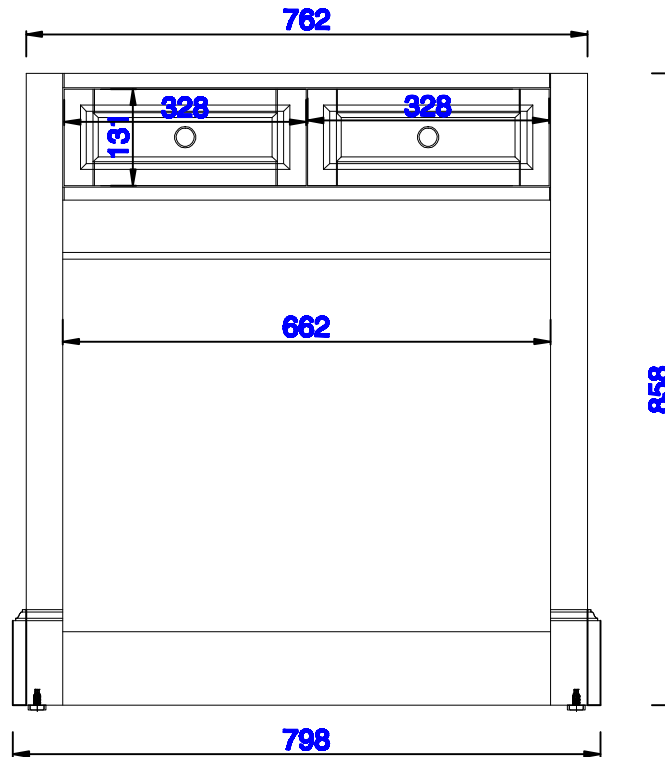

NOTE ONE: Countertops are not shown in these diagrams. (Cabinet Only)

NOTE TWO: This vanity does not have a Backsplash.

Please consult our website for Countertop Diagrams: www.jamesmartinvanities.com