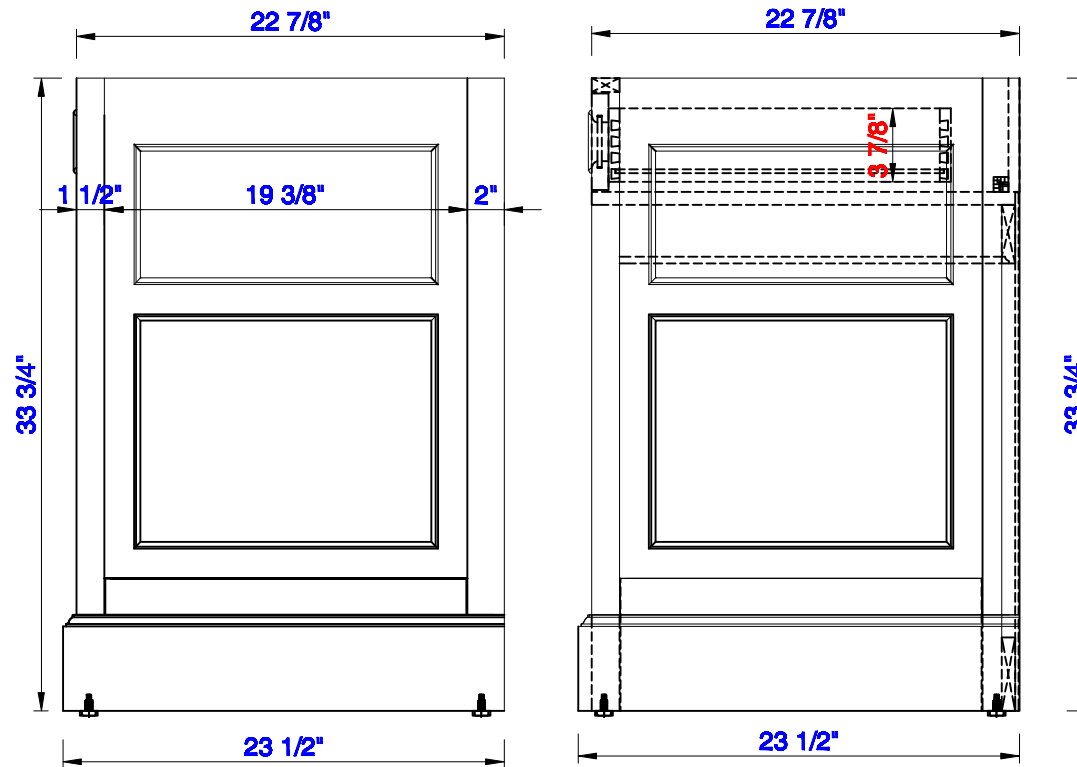

31 3/8"

Item Number:
825-CU30-BW

JAMES MARTIN

VANITIES™

De Soto 31 3/8" Counter top Unit
Diagrams with Dimensions
page 03 of 03

NOTE ONE: Countertops are not shown in these diagrams. (Cabinet Only)

NOTE TWO: This vanity does not have a Backsplash.

Please consult our website for Countertop Diagrams: www.jamesmartinvanities.com

Version:202004