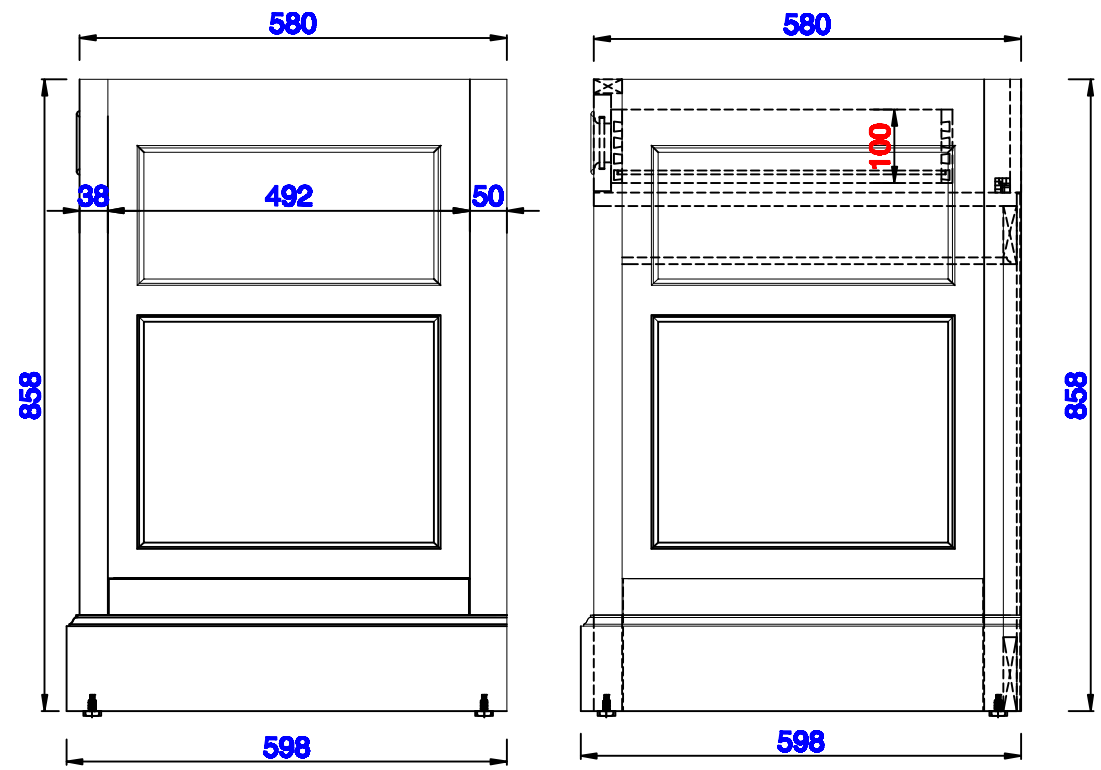

31 3/8"

Item Number:
825-CU30-BW

JAMES MARTIN

VANITIES™

De Soto 31 3/8" Counter top Unit
Diagrams with Dimensions
page 01 of 03

NOTE ONE: Countertops are not shown in these diagrams. (Cabinet Only)

NOTE TWO: This vanity does not have a Backsplash.

Please consult our website for Countertop Diagrams: www.jamesmartinvanities.com

Version:202004

31 3/8"

Item Number:
825-CU30-BW

JAMES MARTIN

VANITIES™

De Soto 31 3/8" Counter top Unit
Diagrams with Dimensions
page 02 of 03

798mm

Item Number:
825-CU30-BW

JAMES MARTIN

VANITIES™

De Soto 798mm Counter top Unit
Diagrams with Dimensions
page 02 of 03

NOTE ONE: Countertops are not shown in these diagrams . (Cabinet Only)
Please consult our website for Countertop Diagrams: www.jamesmartinvanities.com

Version:202004

798mm

Item Number:
825-CU30-BW

JAMES MARTIN

VANITIES™

De Soto 798mm Counter top Unit
Diagrams with Dimensions
page 03 of 03

NOTE ONE: Countertops are not shown in these diagrams . (Cabinet Only)