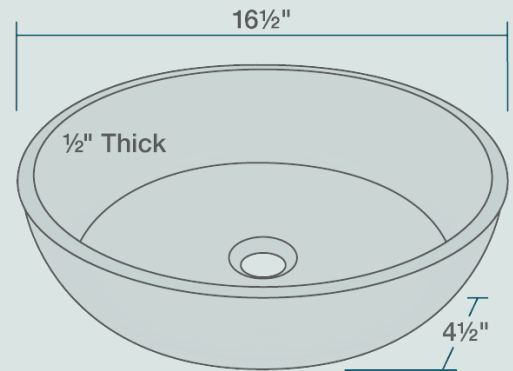

16 1/2" x 16 1/2" x 4 1/2"
 Tempered Glass
 Limited Lifetime Warranty
 Clear Glass

Accessories

*Accessories not included

UPC: 817299010340

Features

Vessel Installation	18" Minimum Cabinet Size	1/2" Thick	Tempered Glass	Limited Lifetime Warranty	One Bowl