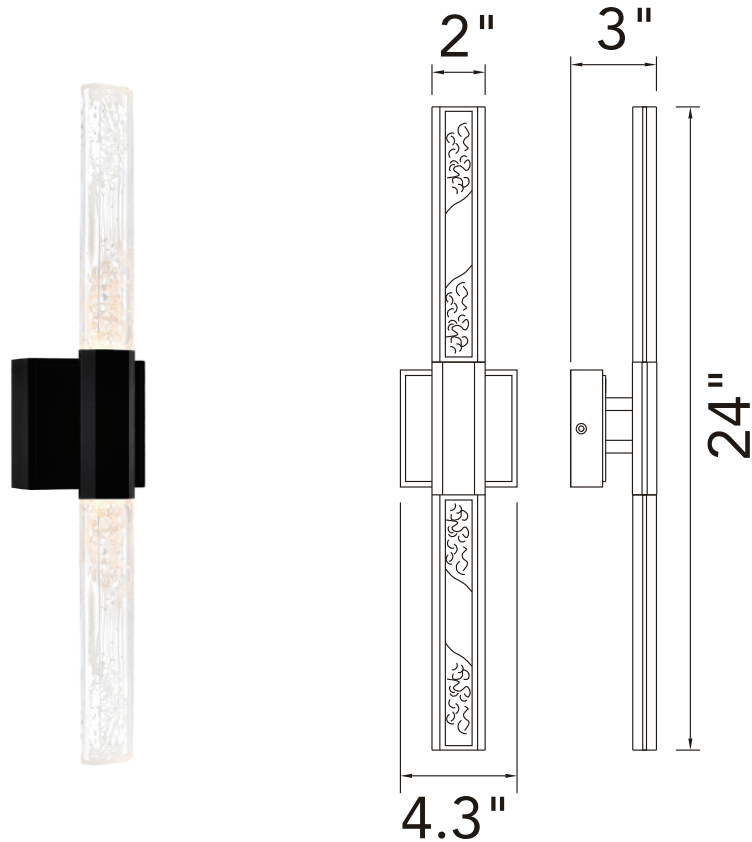

PROJECT: \_\_\_\_\_  
 FIXTURE TYPE: \_\_\_\_\_  
 LOCATION: \_\_\_\_\_  
 CONTACT/PHONE: \_\_\_\_\_

Item	1589W24-101
Collection	GRETA
Category	Wall Sconce
Finish	Black
Glass	Clear
Crystal	-----
Acrylic	-----

Shade Color	-----
Min Assembled Height	24"
Max Assembled Height	24"
Width	4.3"
Length	-----
Extension Wall Mounts	3"
Input	120V AC,60HZ,AC

Lumens	468
Light Source	LED
Bulb Info.	9W
Included	-----
Dimmable	Yes
Colour Temp	3000K
Weight	4.169Lbs