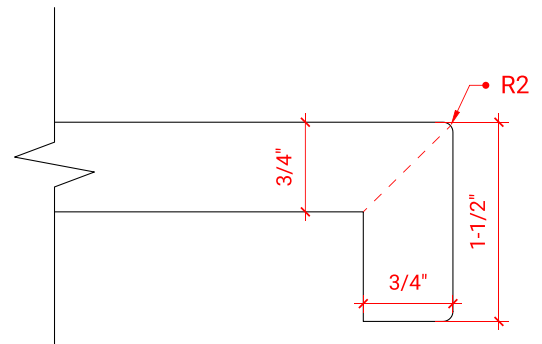

37" LEFT OFFSET OVAL SINK THIN COUNTERTOP

OVERALL DIMENSIONS

37" W x 22" D x 1.5" H

COUNTERTOP OPTIONS

Carrara Marble
CW-037S-L-OVL-CT

White Quartz
WQ-037S-L-OVL-CT

FEATURES

- Solid countertop with mitered edges & seams
- Undermount white oval sink
- Pre-drilled for 8" widespread faucet

INCLUDED

- Countertop
- Matching Backsplash
- Sink

COUNTERTOP PLAN VIEW

EDGE SIDE VIEW

THREE DIMENSIONAL COUNTERTOP VIEW