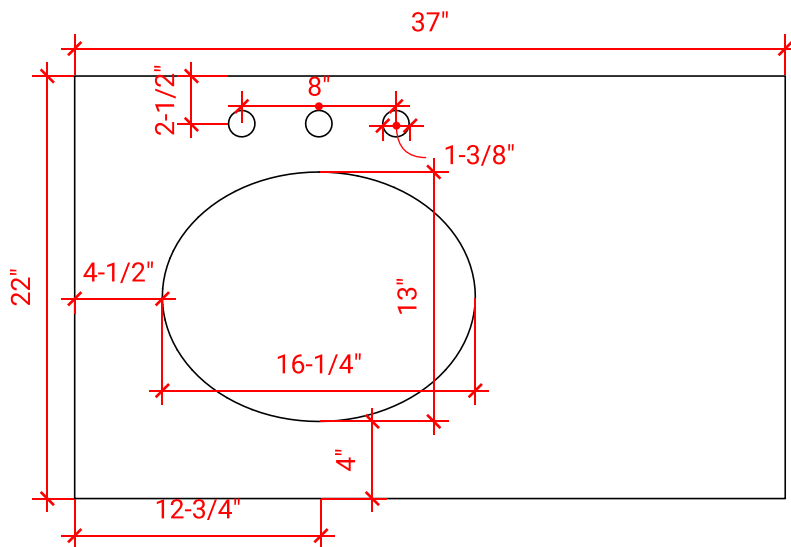

37" LEFT OFFSET OVAL SINK THIN COUNTERTOP

OVERALL DIMENSIONS

37" W x 22" D x 1.5" H

COUNTERTOP OPTIONS

Carrara Marble
CW-037S-L-OVL-CT

White Quartz
WQ-037S-L-OVL-CT

FEATURES

- Solid countertop with mitered edges & seams
- Undermount white oval sink
- Pre-drilled for 8" widespread faucet

INCLUDED

- Countertop
- Matching Backsplash
- Sink

COUNTERTOP PLAN VIEW

EDGE SIDE VIEW

THREE DIMENSIONAL COUNTERTOP VIEW