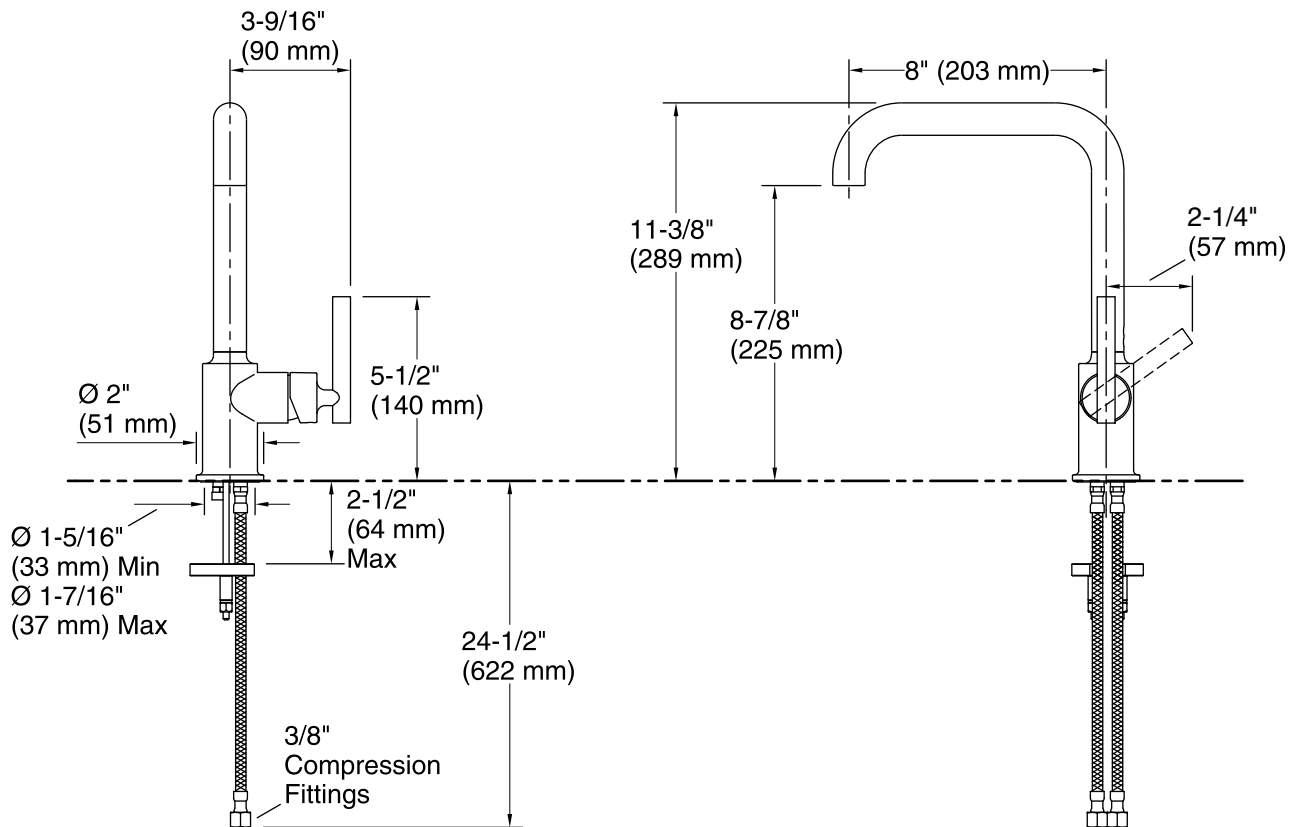

	CP	Polished Chrome
	SN	Vibrant® Polished Nickel
	VS	Vibrant® Stainless
	BL	Matte Black
	0	White

Technical Information

All product dimensions are nominal.

Faucet:

Flow rate: 1.5 gal/min (5.7 l/min)

Pressure: 60 psi (4.1 bar)