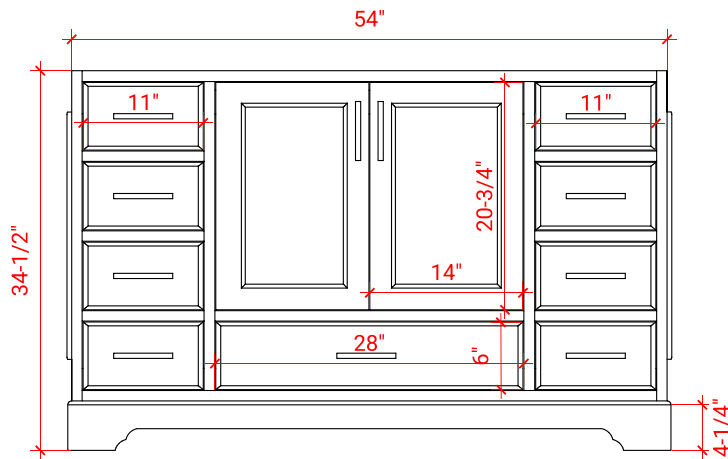

AVAILABLE COLORS

White   Grey   Midnight Blue

FRONT VIEW

SIDE VIEW