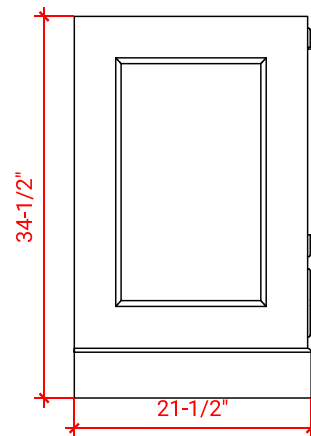

STAFFORD 54" SINGLE SINK BASE CABINET

ARIEL

M054S

BASE CABINET DIMENSIONS

54" W x 21.5" D x 34.5" H

FEATURES

- Solid wood frame & plywood panels
- Dovetail drawers and joints
- Soft closing doors & drawers

HARDWARE FINISHES

Brushed Nickel   Satin Brass   Matte Black   Polished Chrome

AVAILABLE COLORS

White   Grey   Midnight Blue

SIDE VIEW