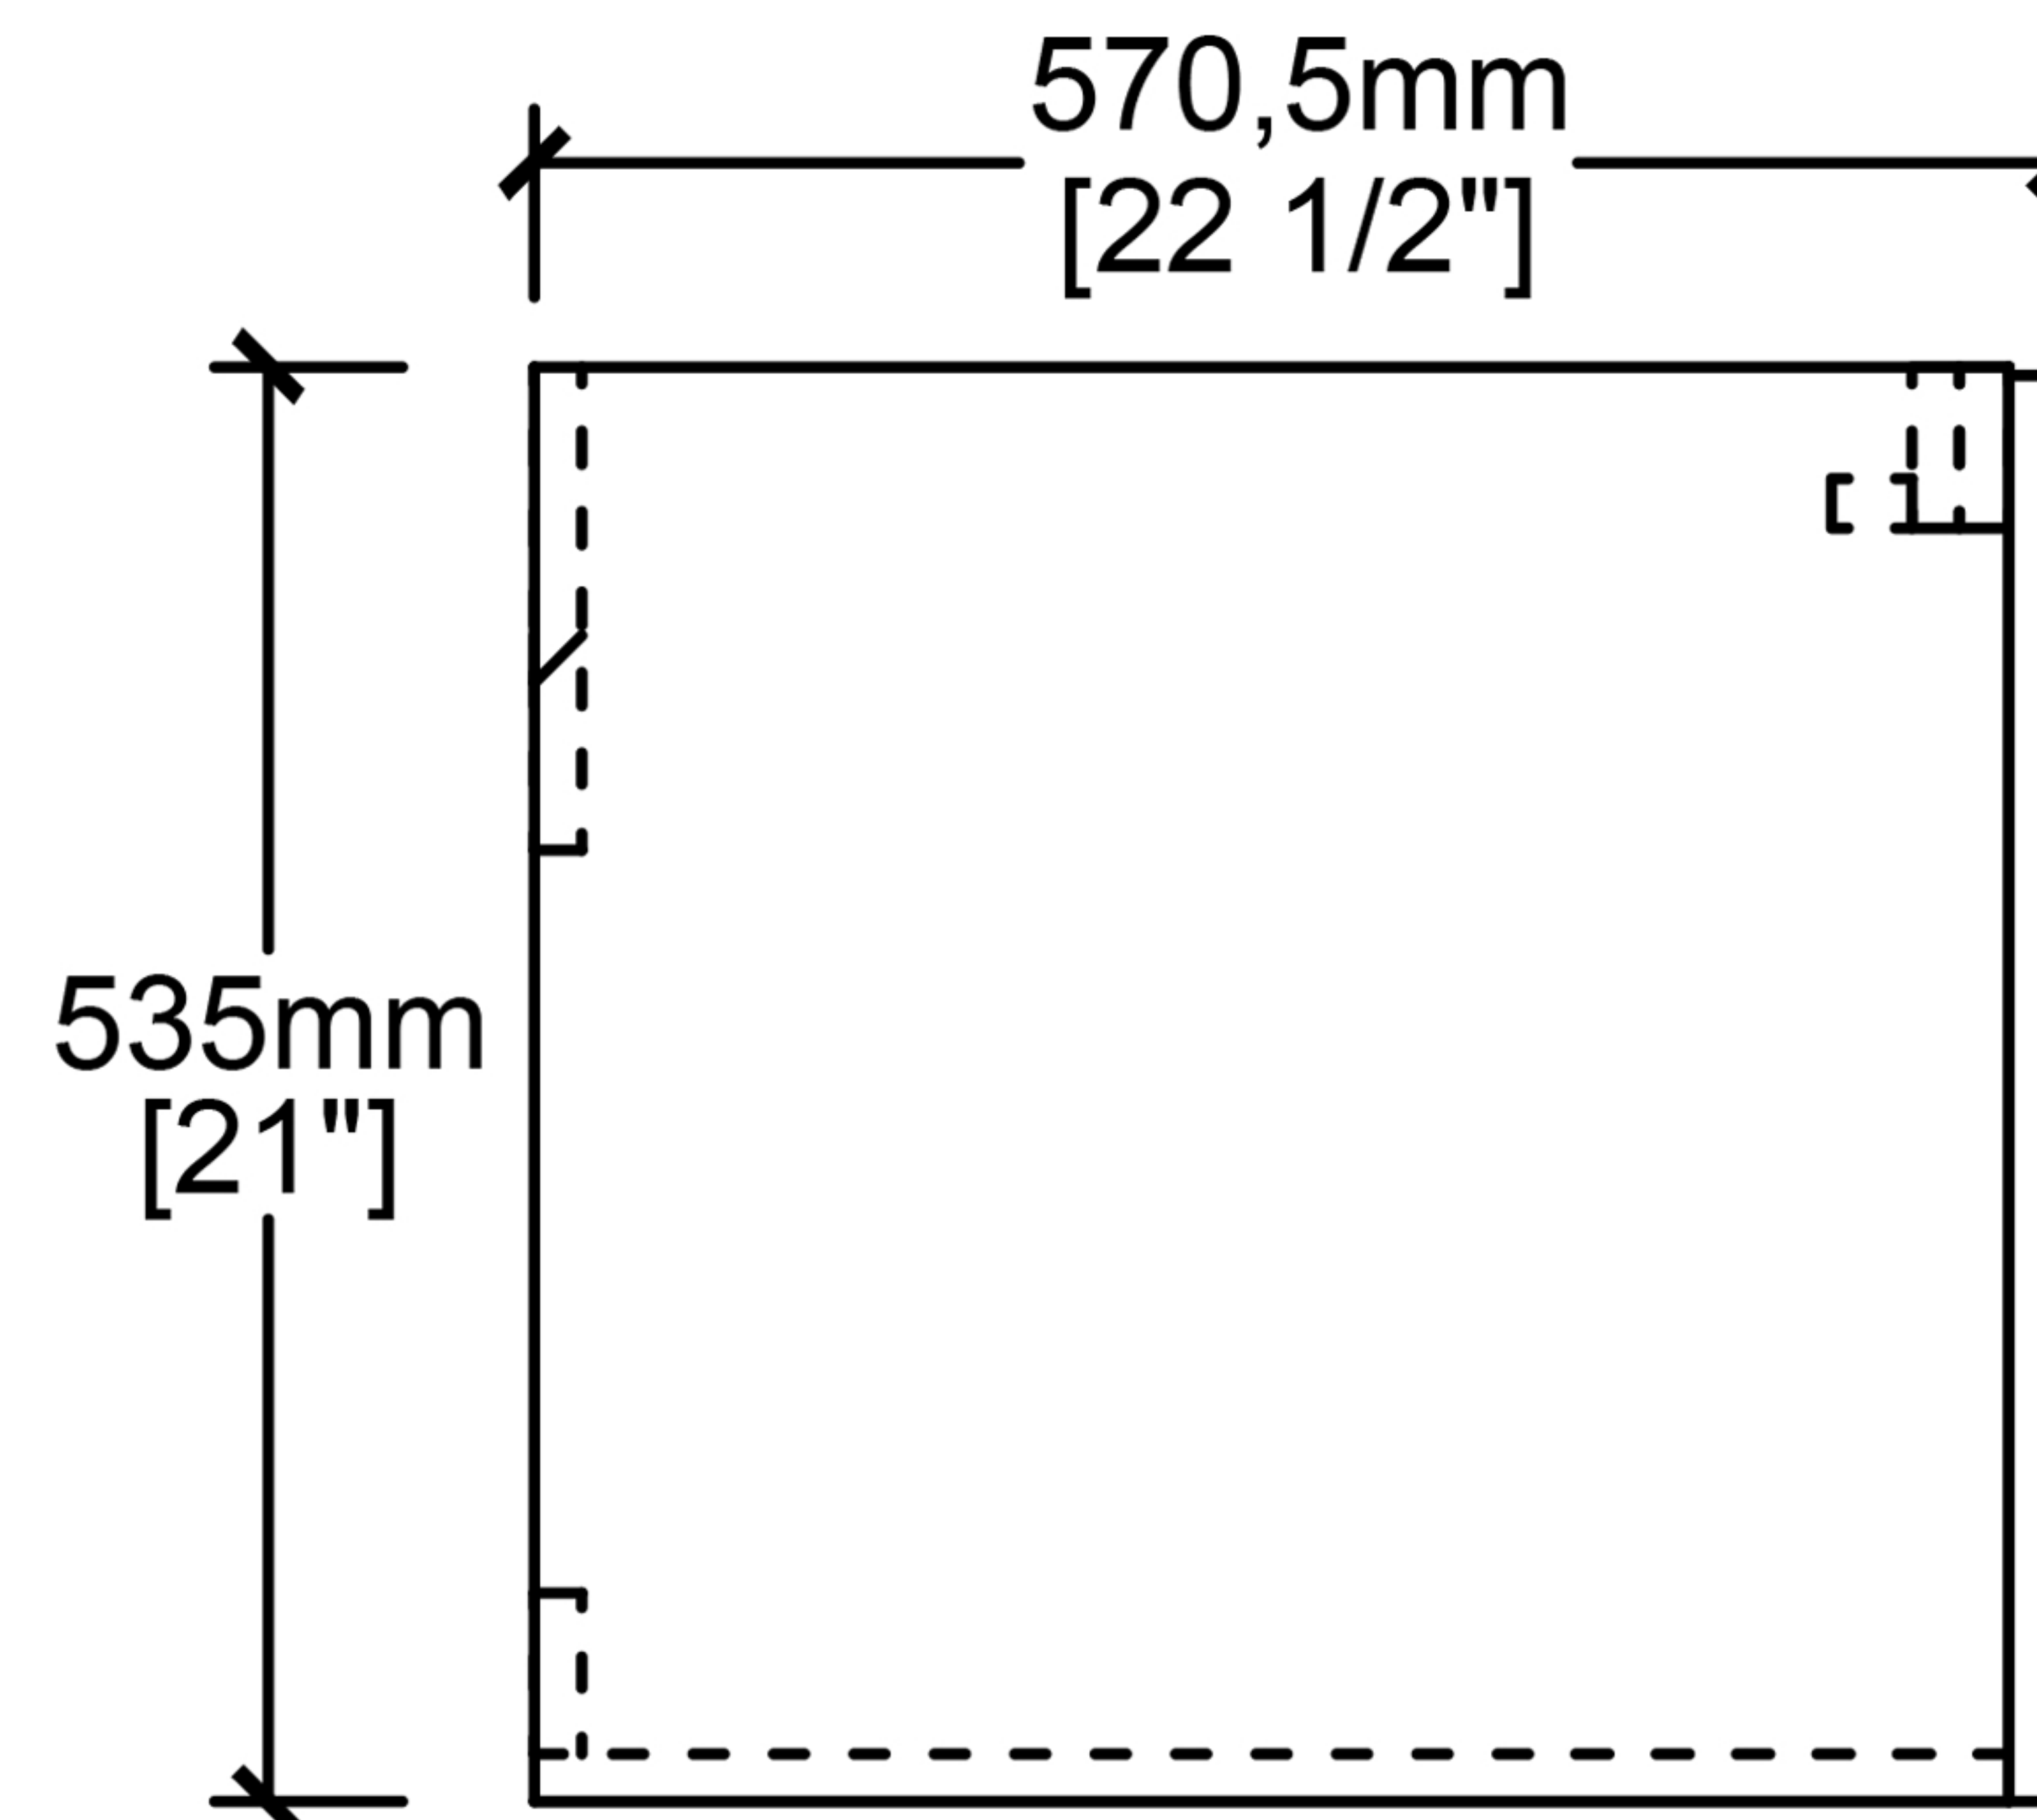

CB-RO-36-3066 VANITY TOP

* Measurements are approximate and may vary

CB-RO-36-3066

VANITY BASE

Front View

Side View

Top View

Rear View