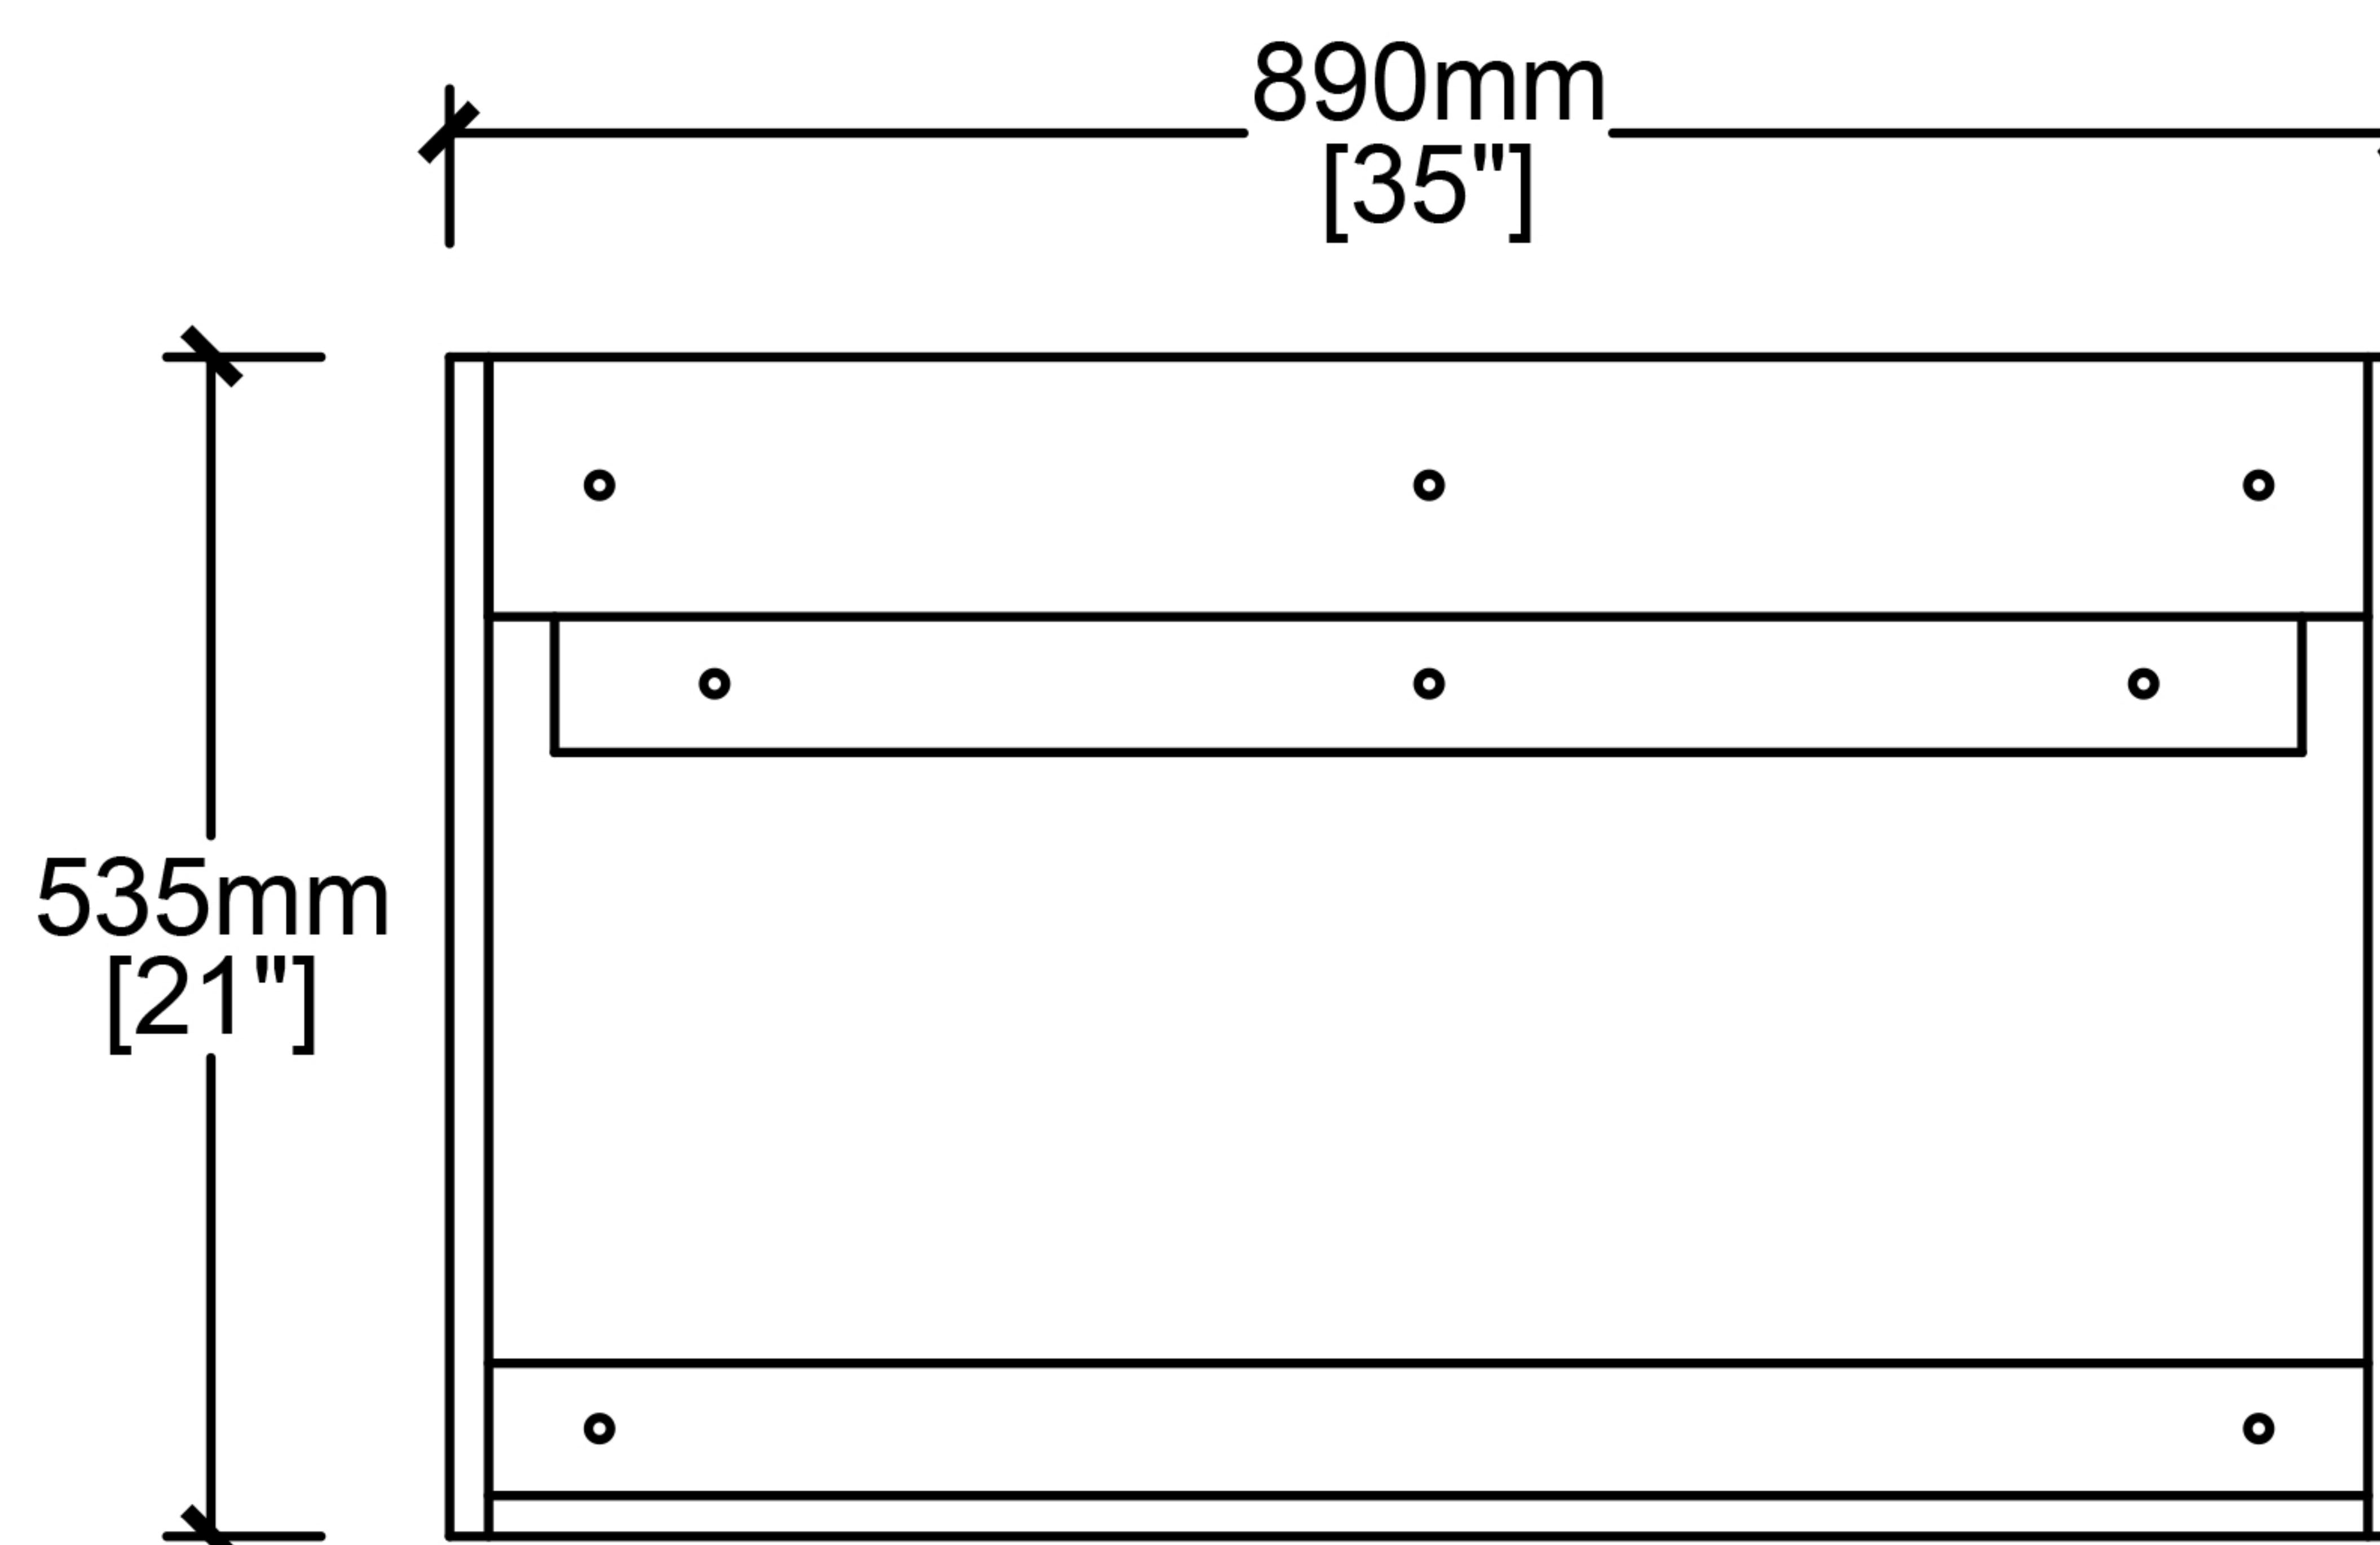

CB-RO-36-3066 VANITY TOP

* Measurements are approximate and may vary

CB-RO-36-3066

VANITY BASE

Front View

Side View

Top View

Rear View