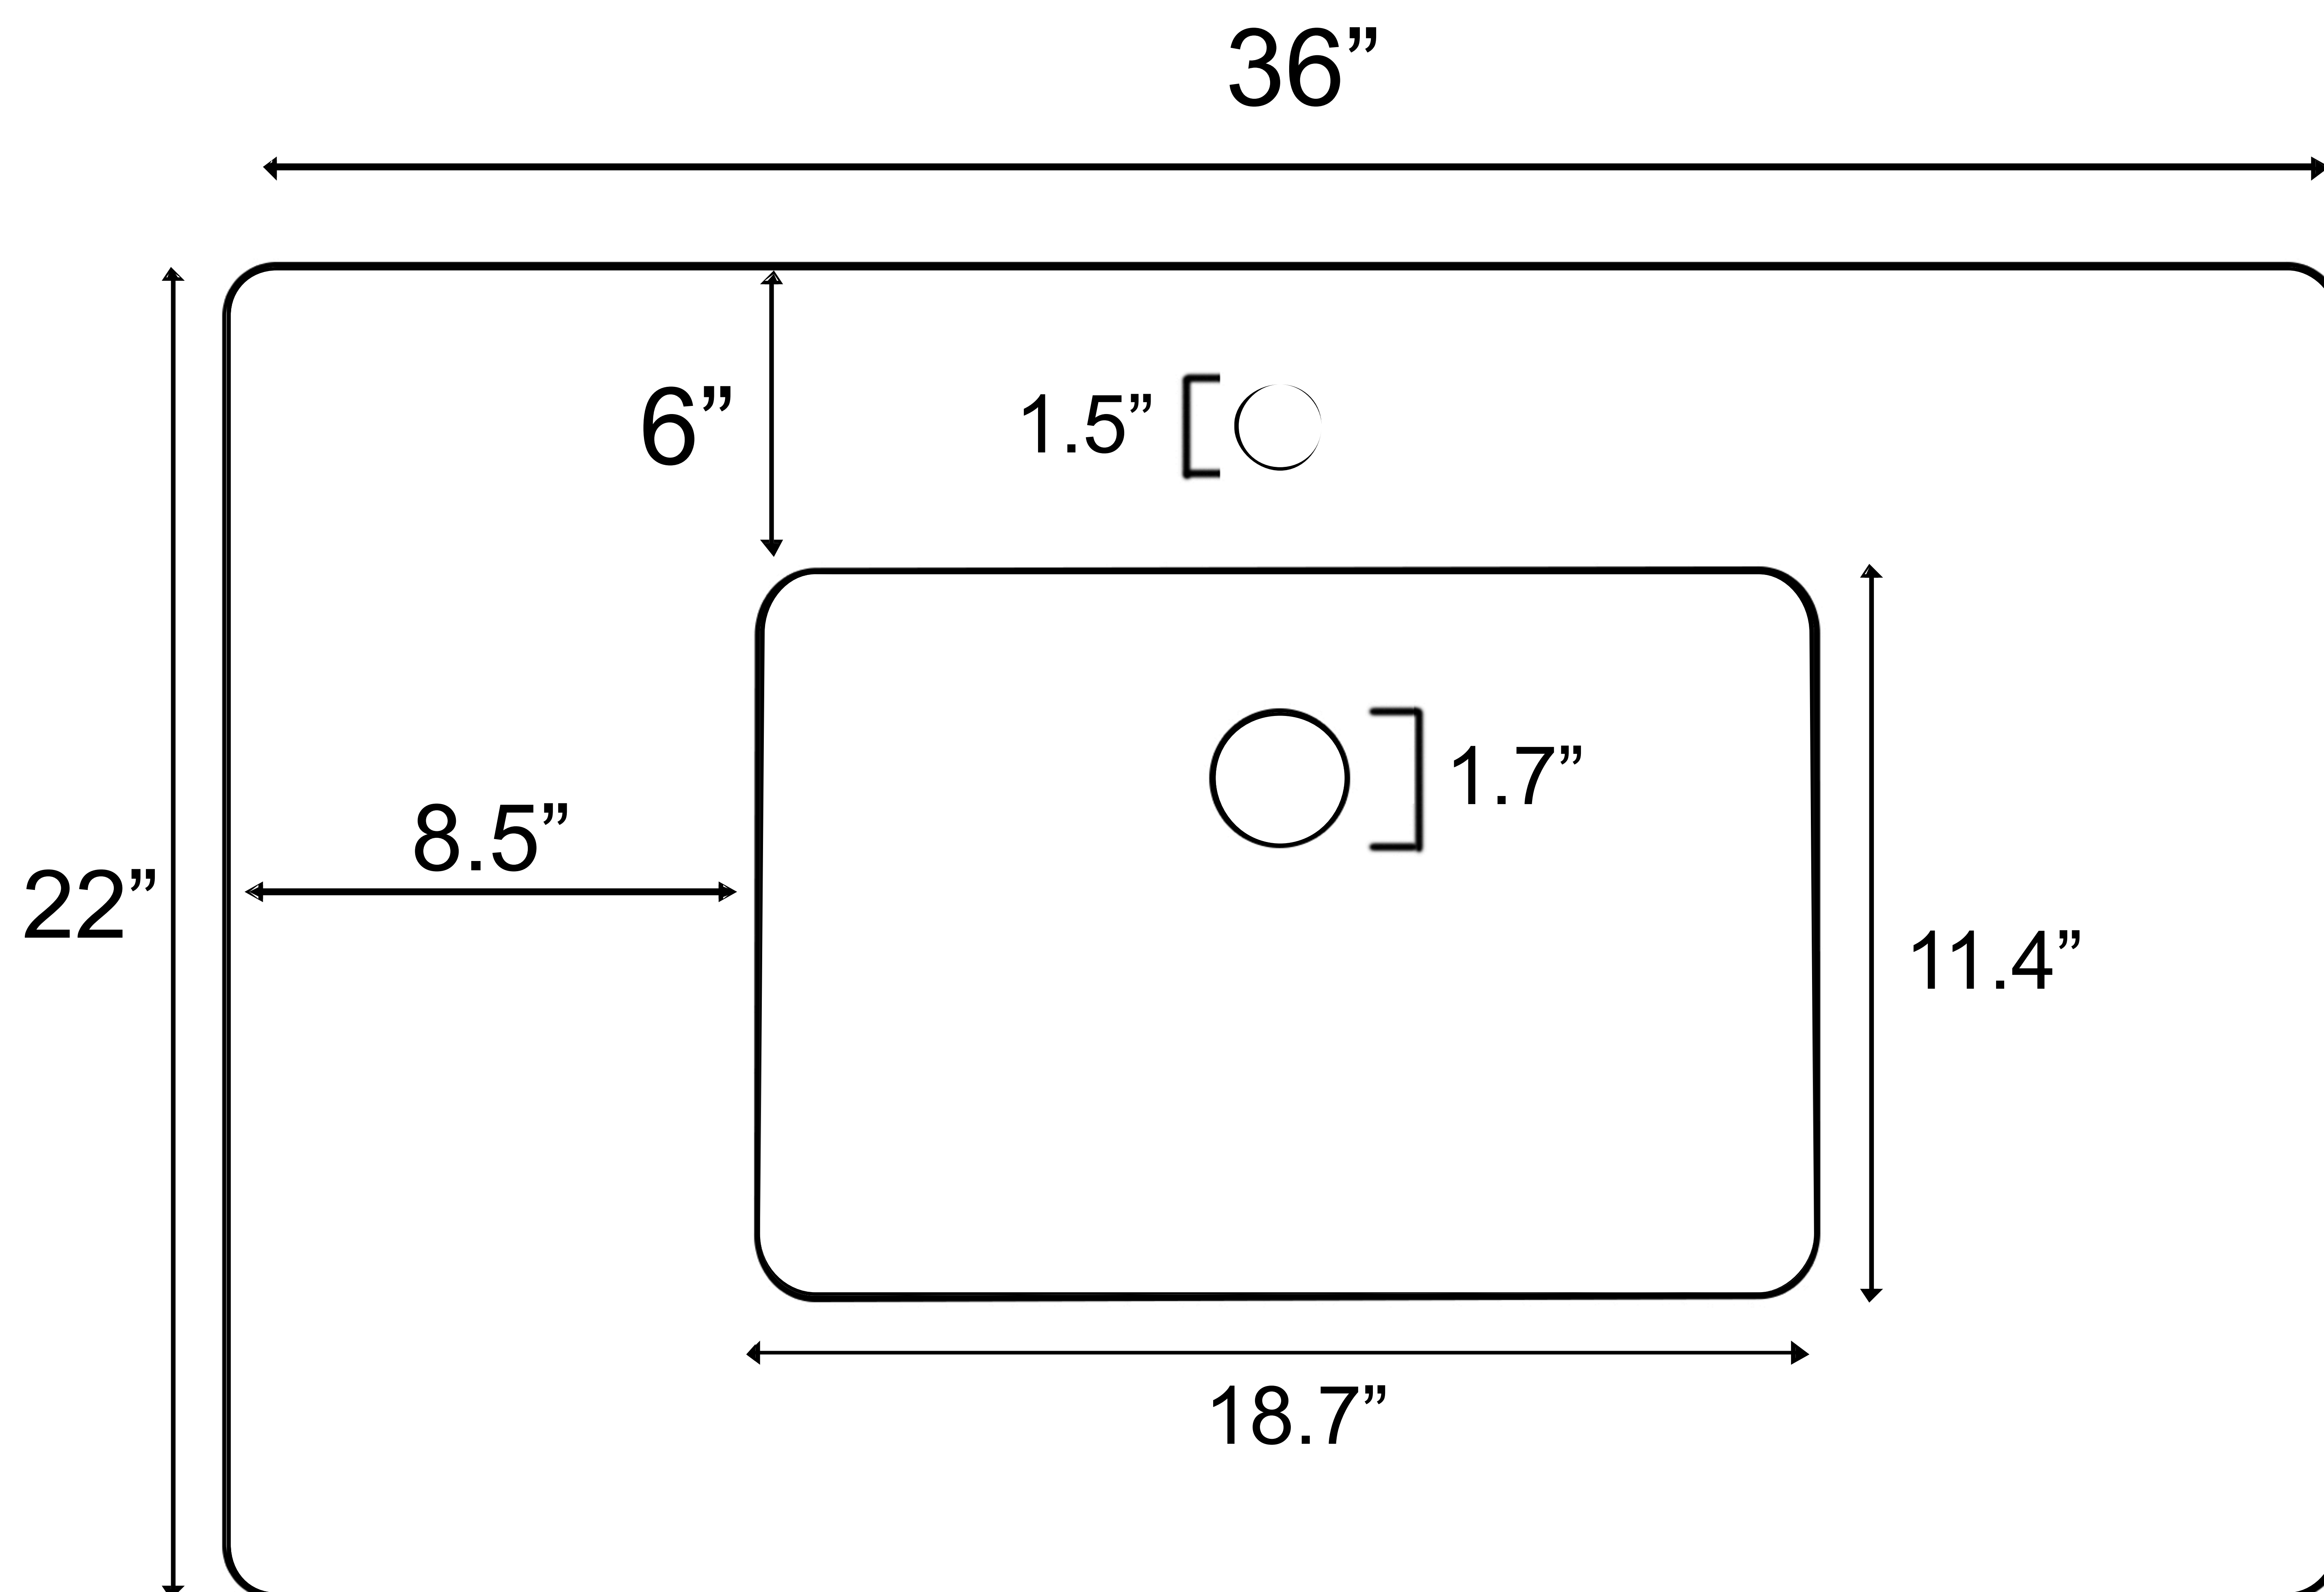

CB-RO-36-3066 VANITY TOP

* Measurements are approximate and may vary

CB-RO-36-3066

VANITY BASE

Front View

Side View

Top View

Rear View