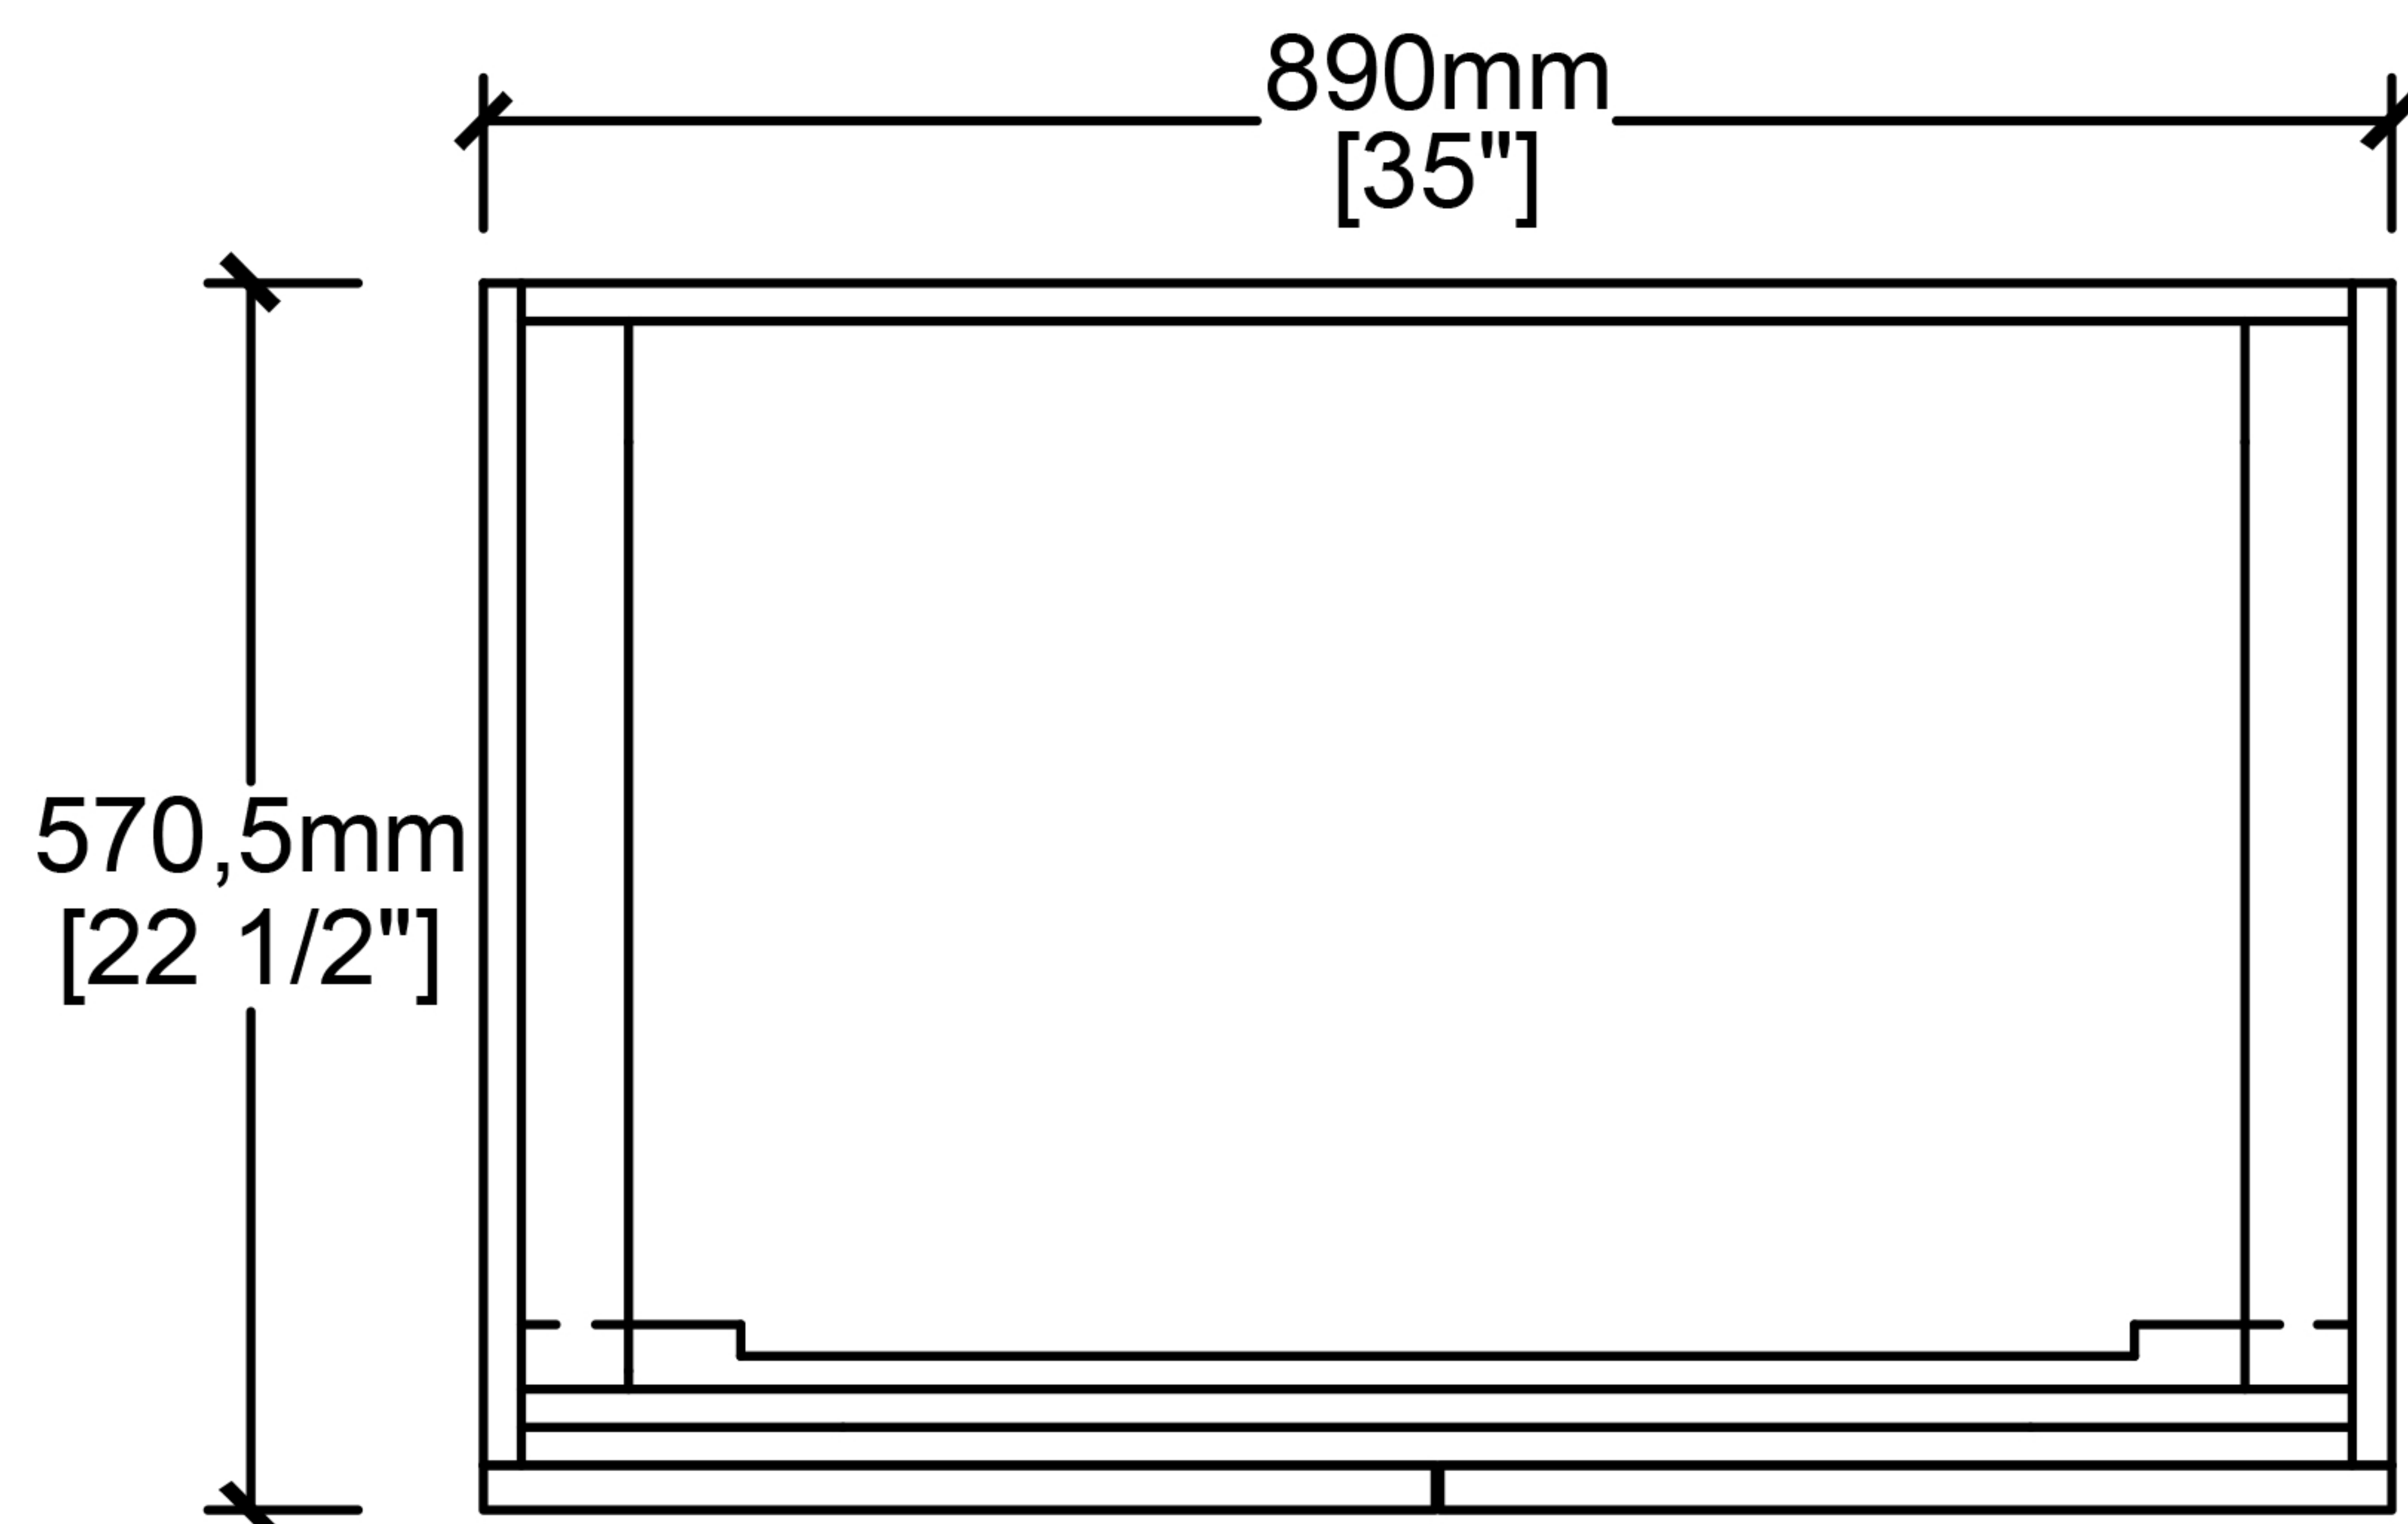

CB-RO-36-3066 VANITY TOP

* Measurements are approximate and may vary

CB-RO-36-3066

VANITY BASE

Front View

Side View

Top View

Rear View