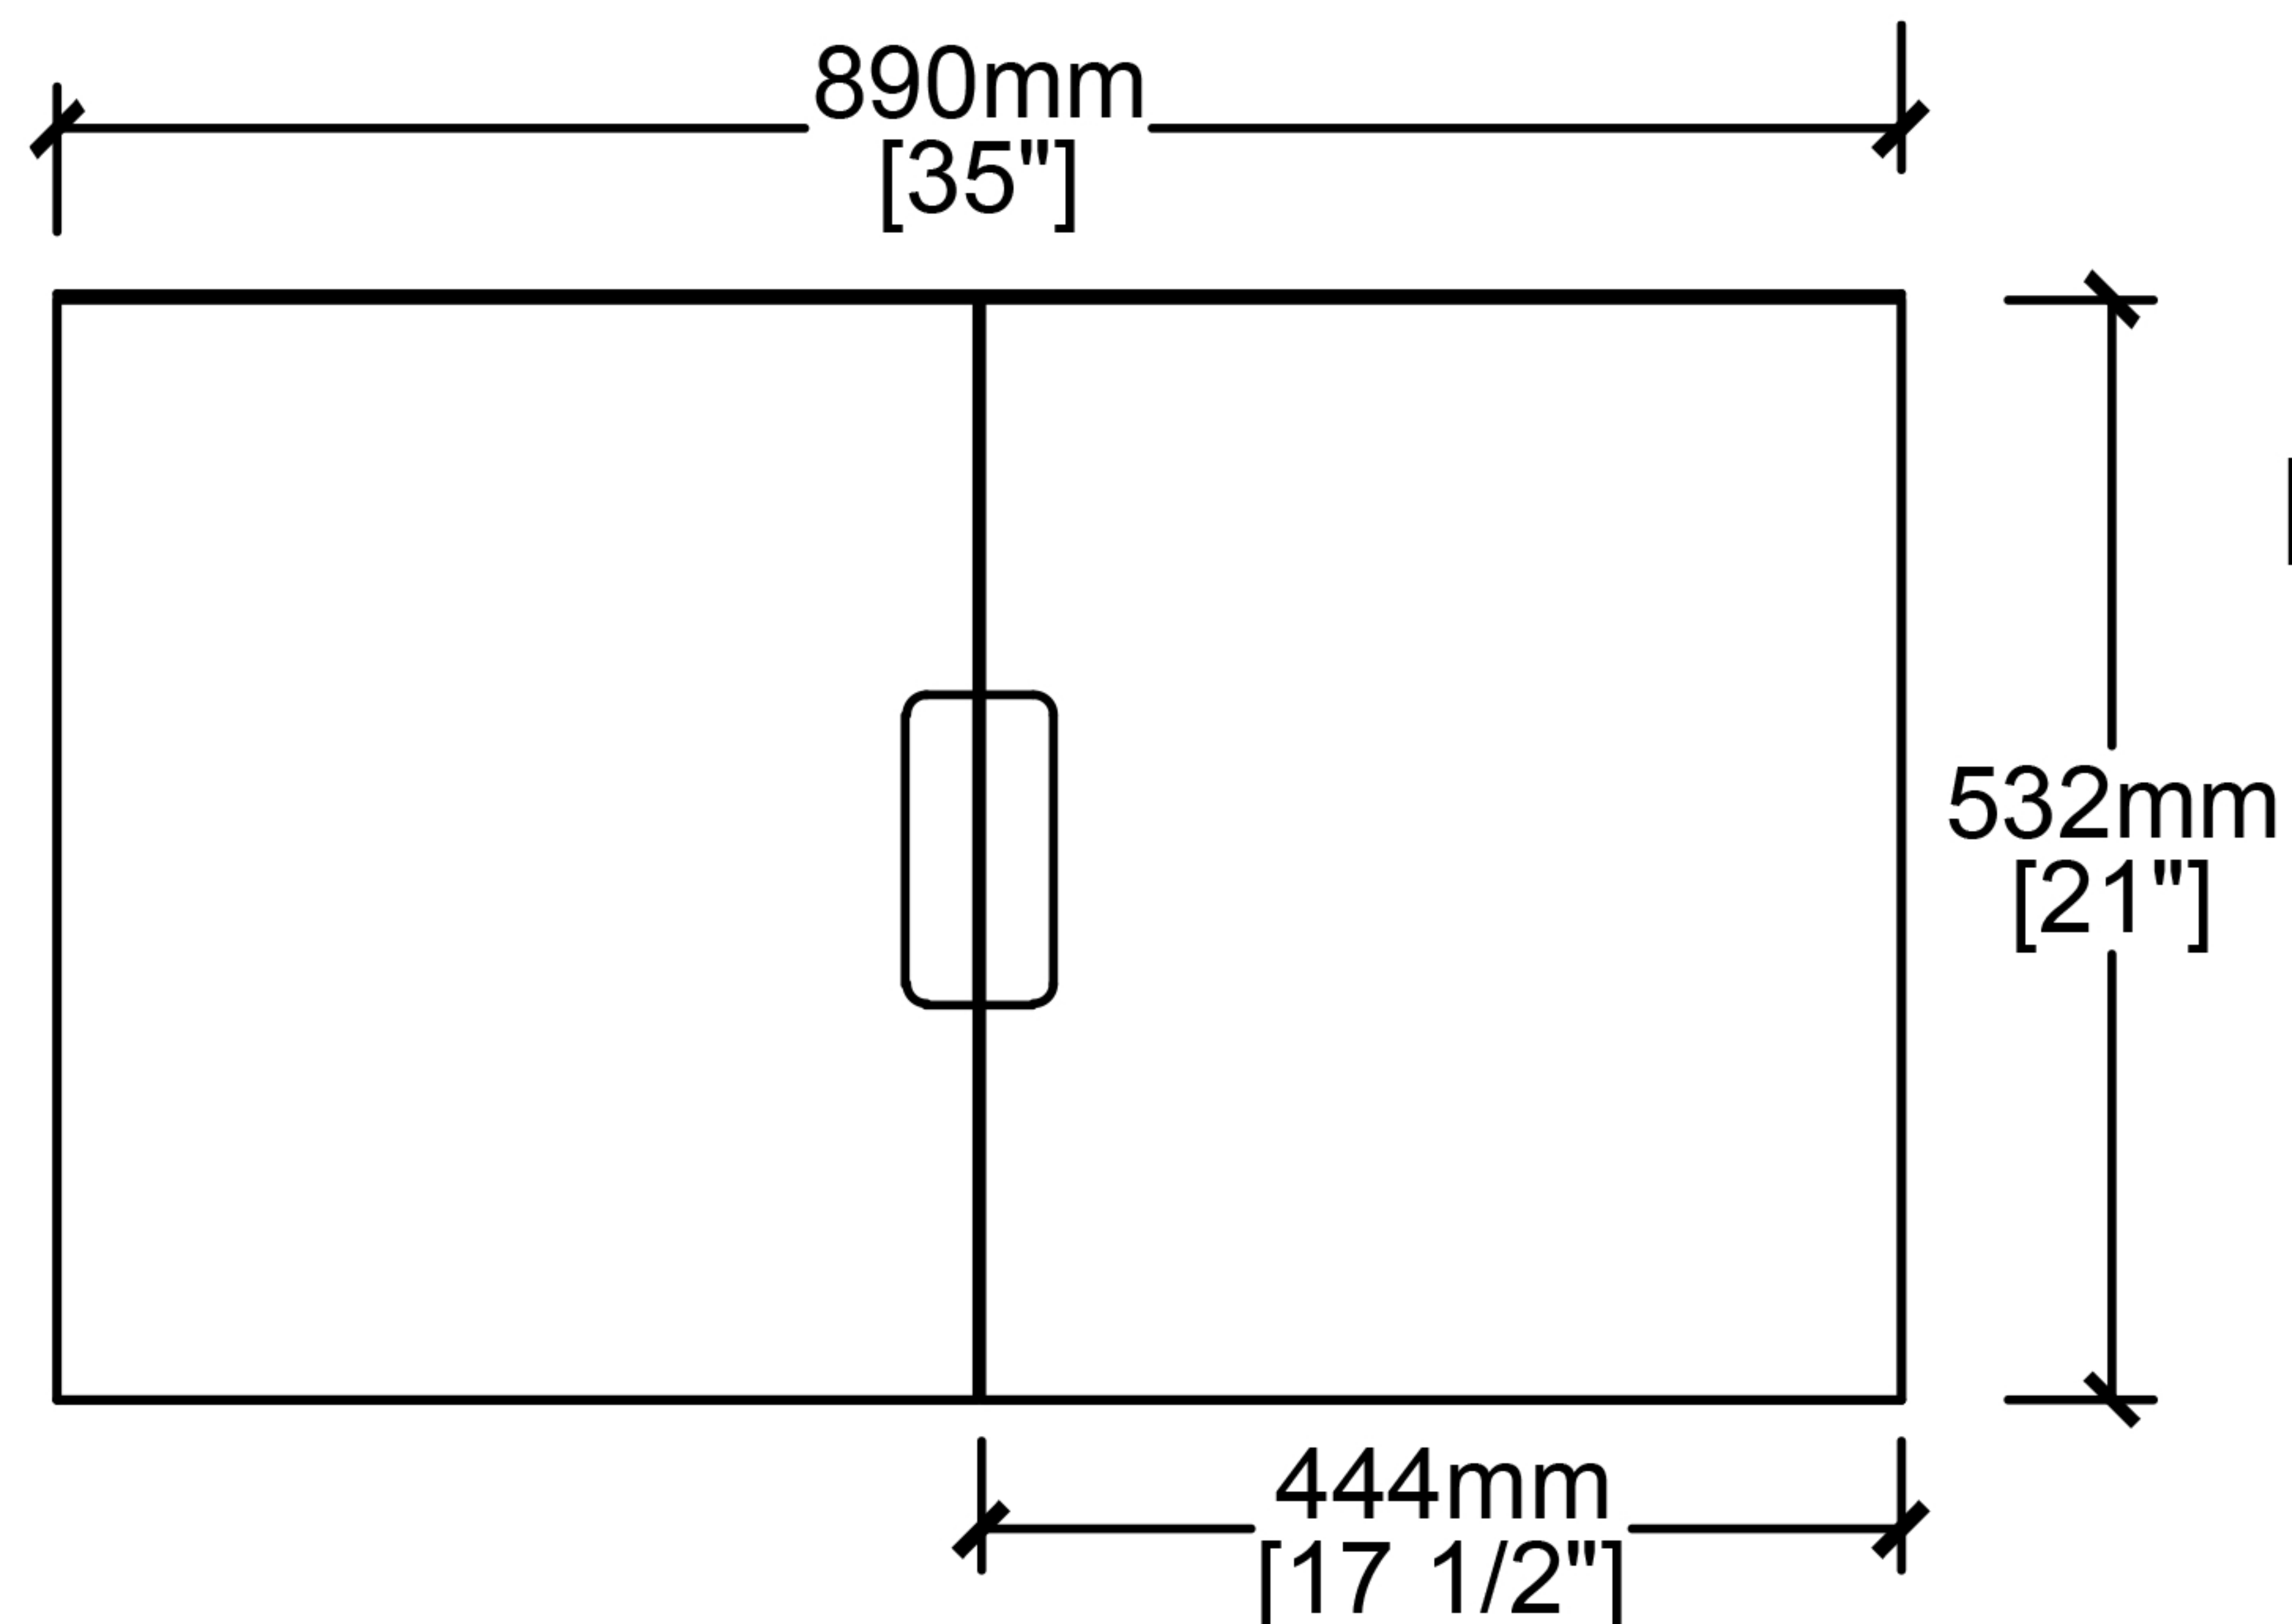

CB-RO-36-3066 VANITY TOP

* Measurements are approximate and may vary

CB-RO-36-3066

VANITY BASE

Front View

Side View

Top View

Rear View