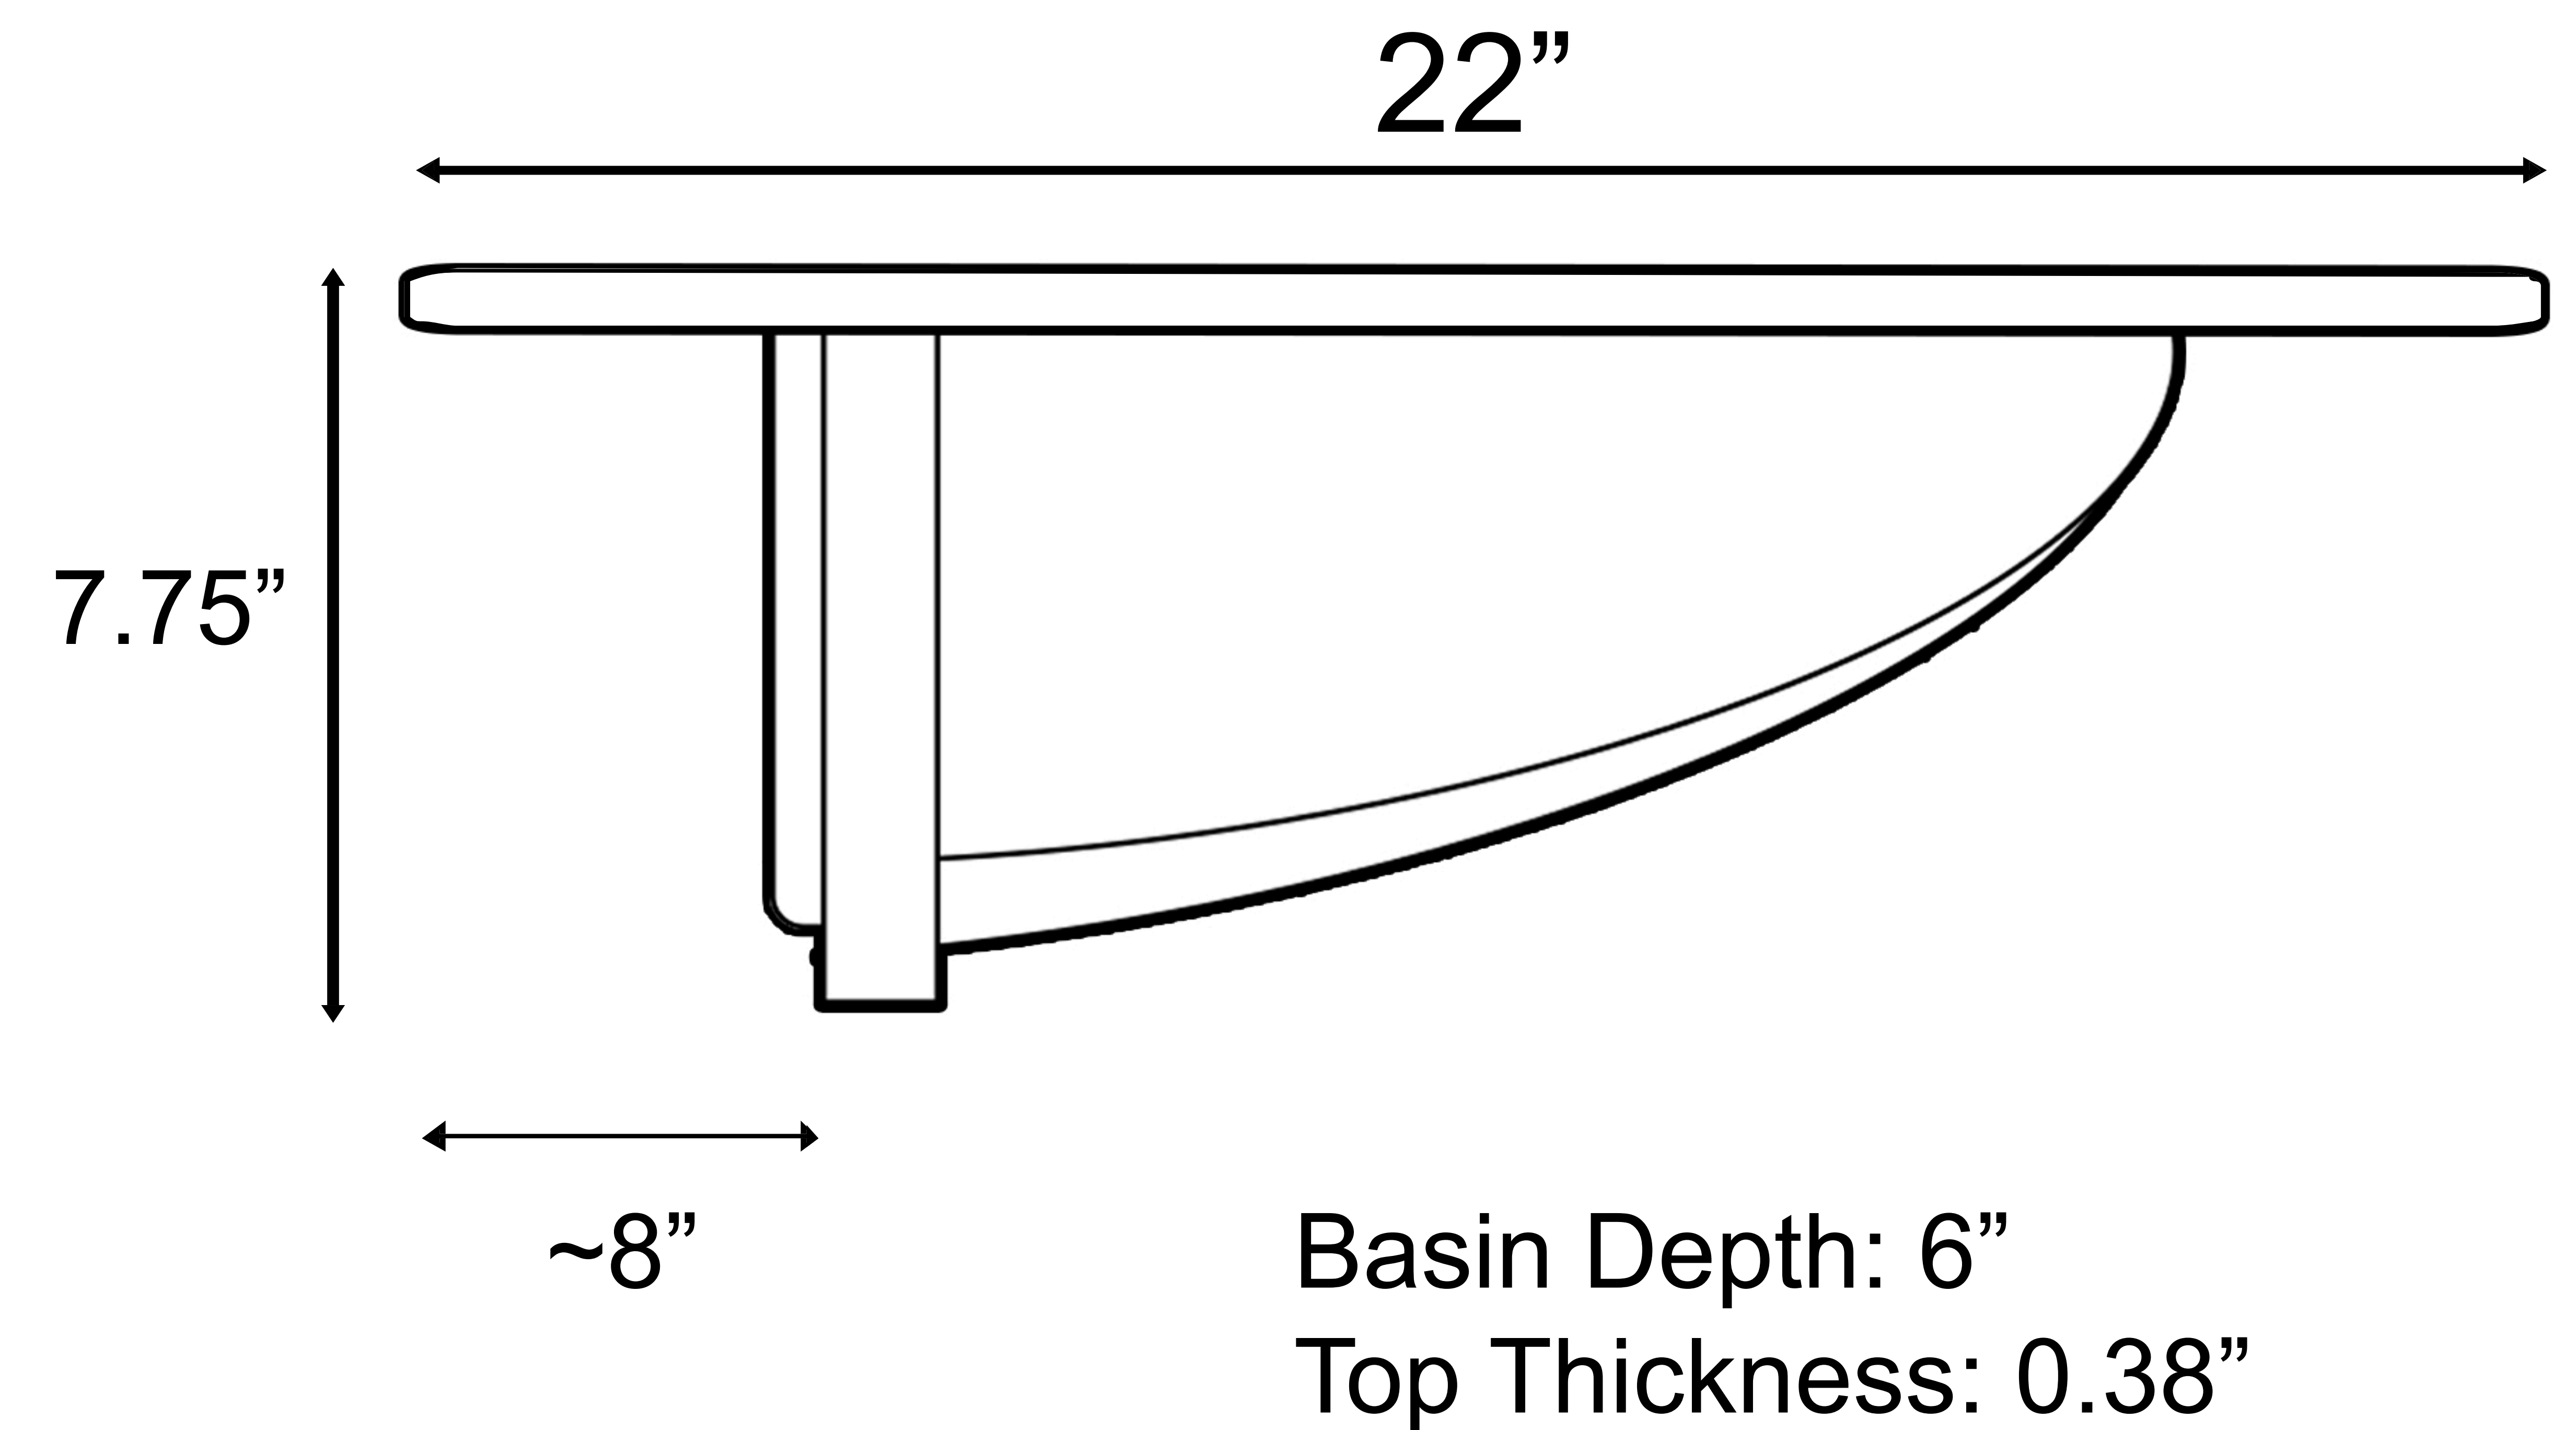

CB-RO-36-3066 VANITY TOP

* Measurements are approximate and may vary

CB-RO-36-3066

VANITY BASE

Front View

Side View

Top View

Rear View