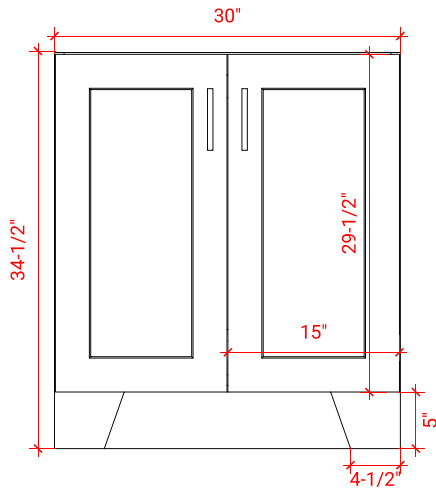

TAYLOR 30" SINGLE SINK BASE CABINET

ARIEL

Q030S

BASE CABINET DIMENSIONS

30" W x 21.75" D x 34.5" H

FEATURES

- Solid wood frame & plywood panels
- Dovetail drawers and joints
- Soft closing doors & drawers

HARDWARE FINISHES

Brushed Nickel   Satin Brass   Matte Black   Polished Chrome

AVAILABLE COLORS

White   Grey   Midnight Blue

FRONT VIEW

SIDE VIEW

PLAN VIEW