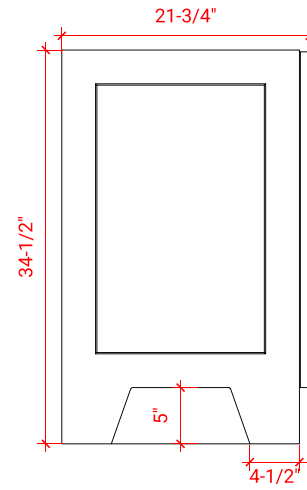

TAYLOR 30" SINGLE SINK BASE CABINET

ARIEL

Q030S

BASE CABINET DIMENSIONS

30" W x 21.75" D x 34.5" H

FEATURES

- Solid wood frame & plywood panels
- Dovetail drawers and joints
- Soft closing doors & drawers

HARDWARE FINISHES

Brushed Nickel   Satin Brass   Matte Black   Polished Chrome

AVAILABLE COLORS

White   Grey   Midnight Blue

FRONT VIEW

SIDE VIEW

PLAN VIEW