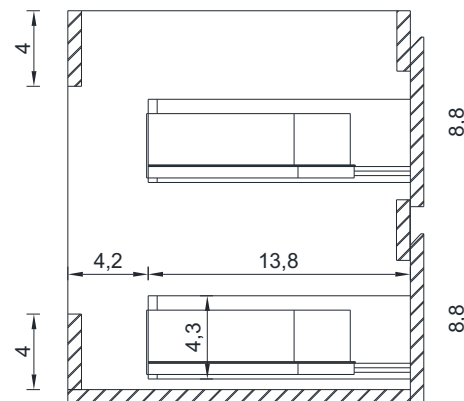

## PATERNO COLLECTION

SIDE VIEW

A-A SECTION

Vanity Only

AB-MOF36