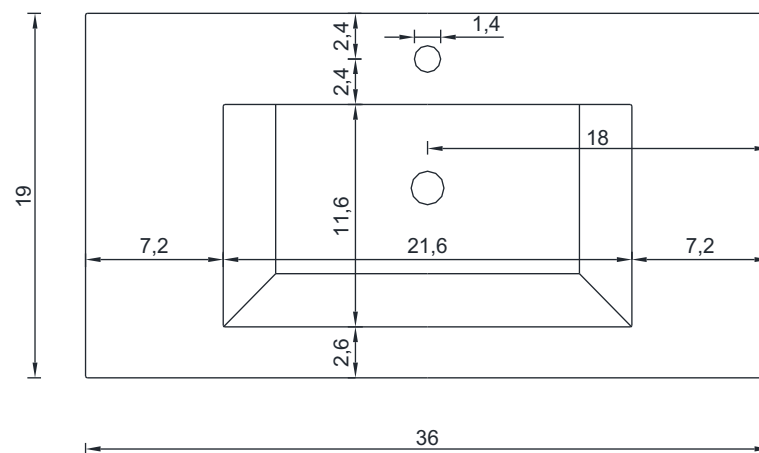

PATERNO COLLECTION

TOP VIEW

Vanity With Top

AB-MOF36