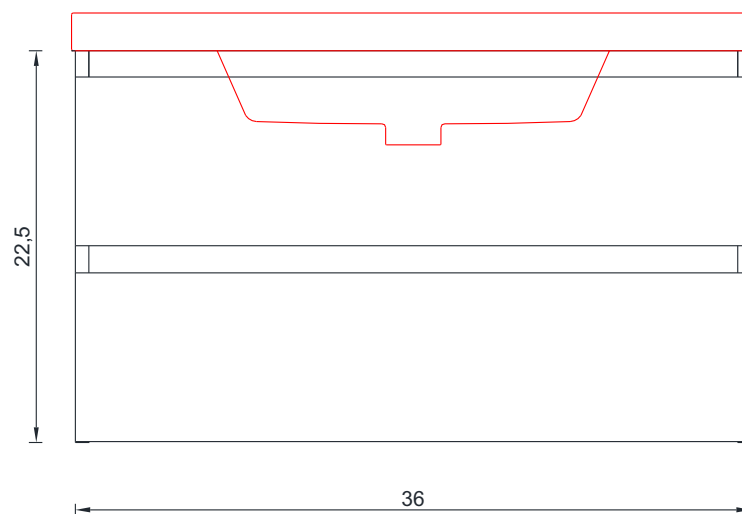

PATERNO COLLECTION

FRONT VIEW

Vanity With Top

AB-MOF36