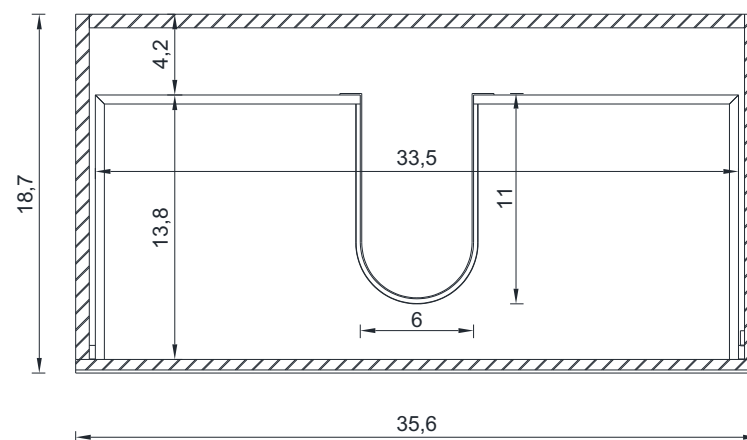

PATERNO COLLECTION

B-B SECTION

Vanity Only

AB-MOF36