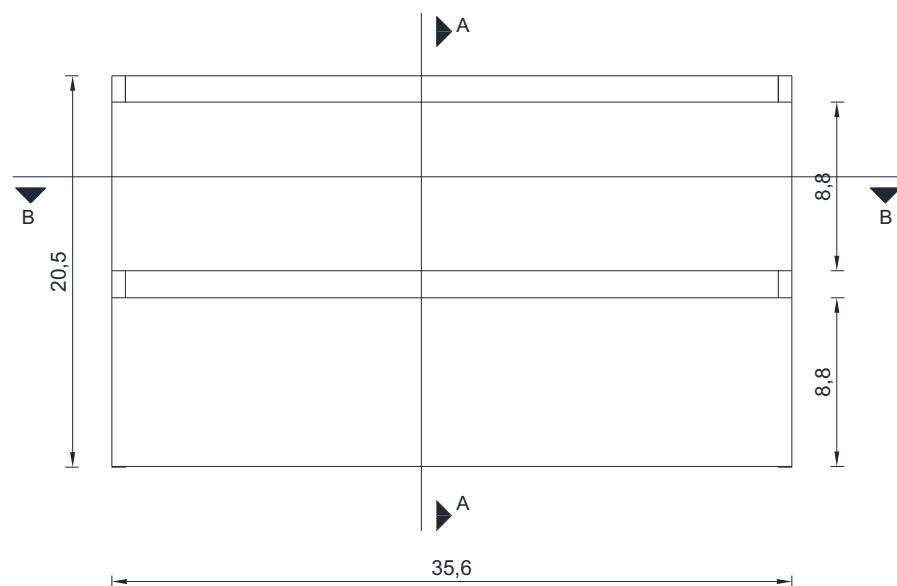

A-A SECTION

PATERNO COLLECTION

FRONT VIEW

Vanity Only

AB-MOF36