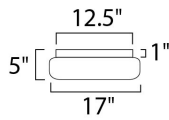

PRODUCT DESCRIPTION

Maxim Lighting's Cloud EE collection uses energy saving fluorescent T8 bulbs and features an electronic no flicker ballasts and acrylic lens.

MEASUREMENTS

DIMENSION : 48" L x 16" W x 6" H
 HANGING WEIGHT : 13.23 lb