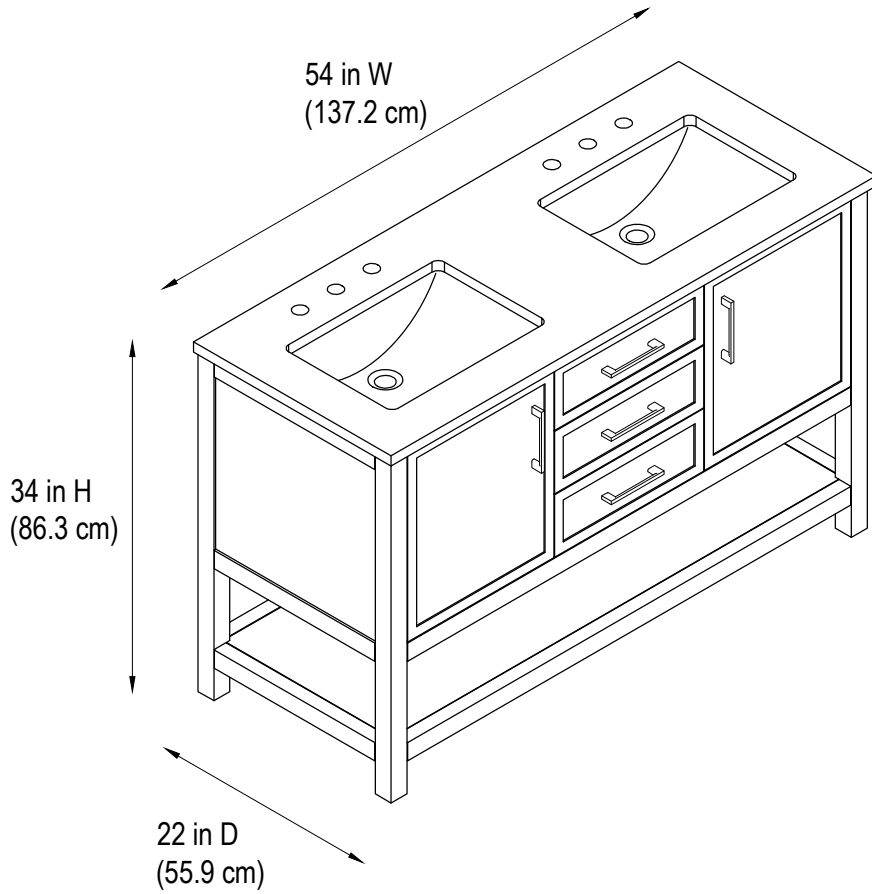

54"D Bathroom Vanity

54 in. W x 22 in.D x 34 in.H
(137.2 cm x 55.9 cm x 86.3 cm)

Top View

Back View