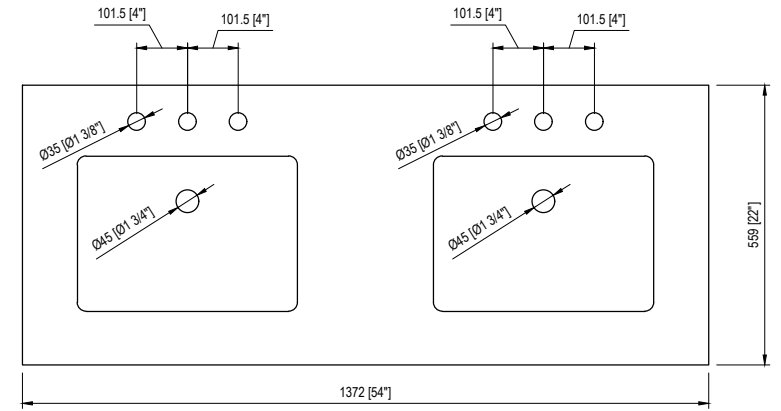

54"D Bathroom Vanity

54 in. W x 22 in.D x 34 in.H
(137.2 cm x 55.9 cm x 86.3 cm)

Top View

Back View