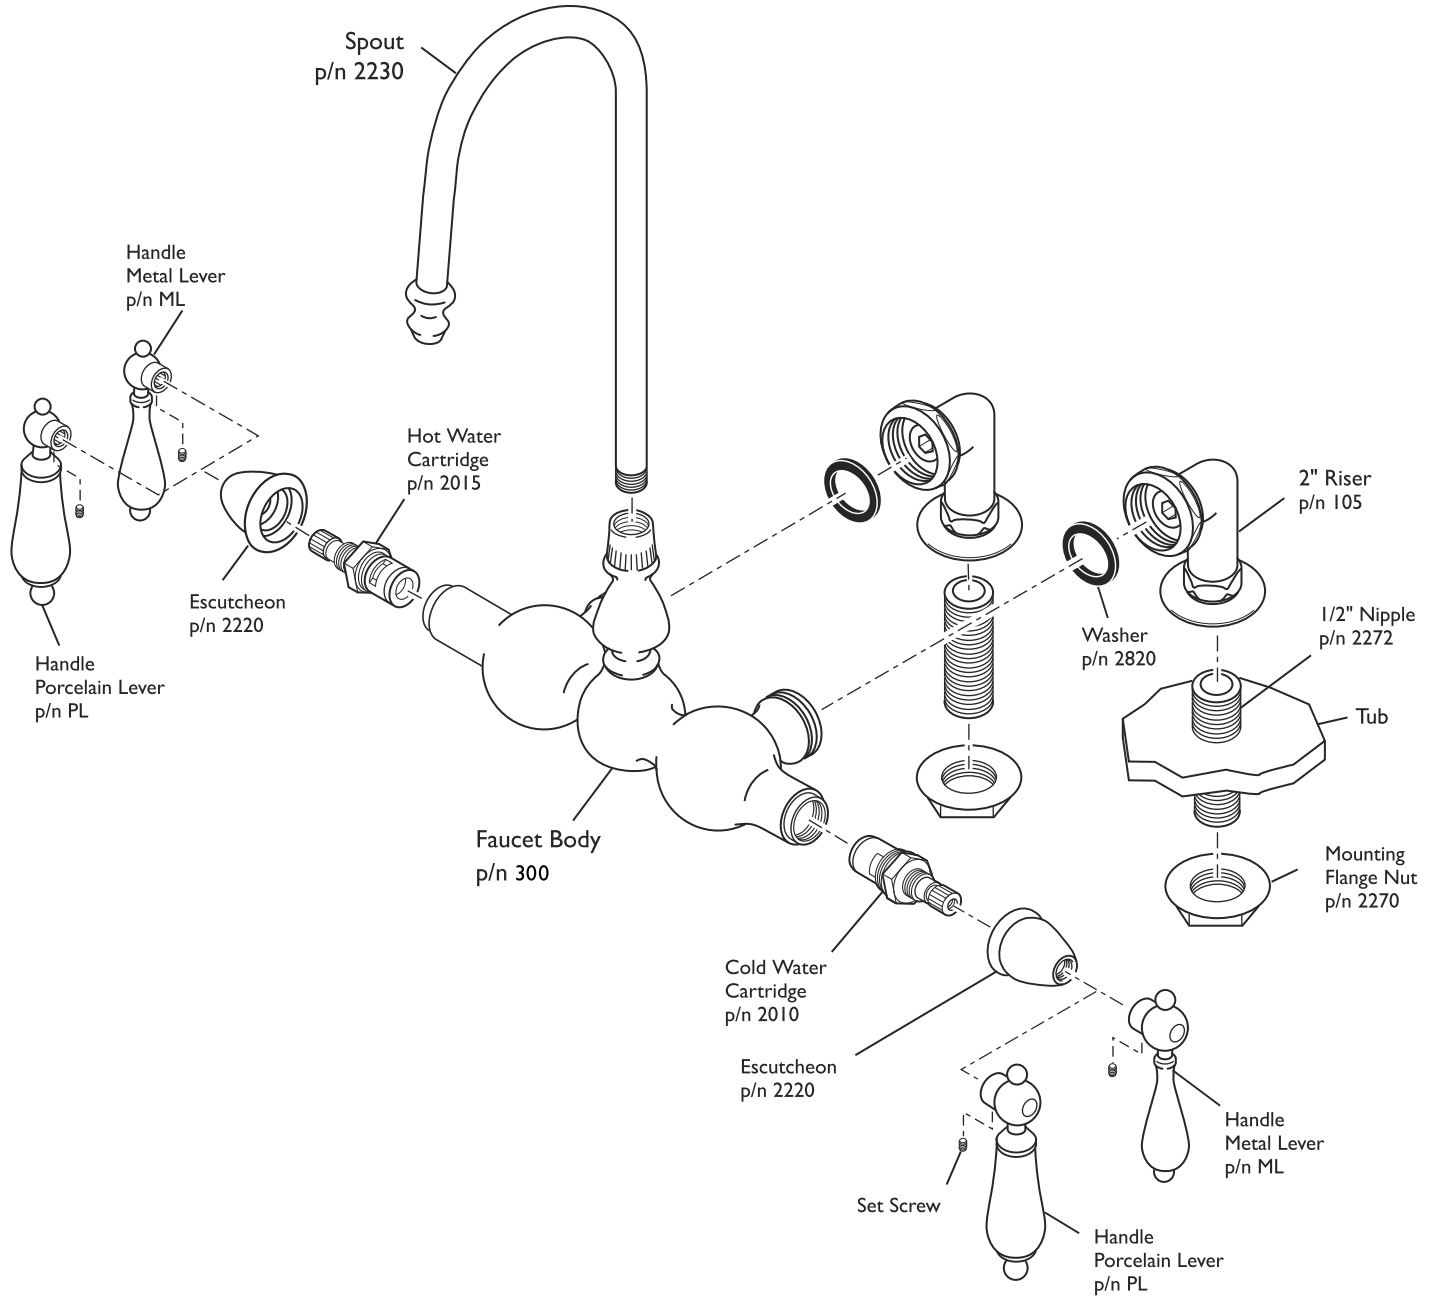

F6-0016 Tub Faucet

ASSEMBLY DIAGRAM

F6-0016 Tub Faucet

SPECIFICATION SHEET