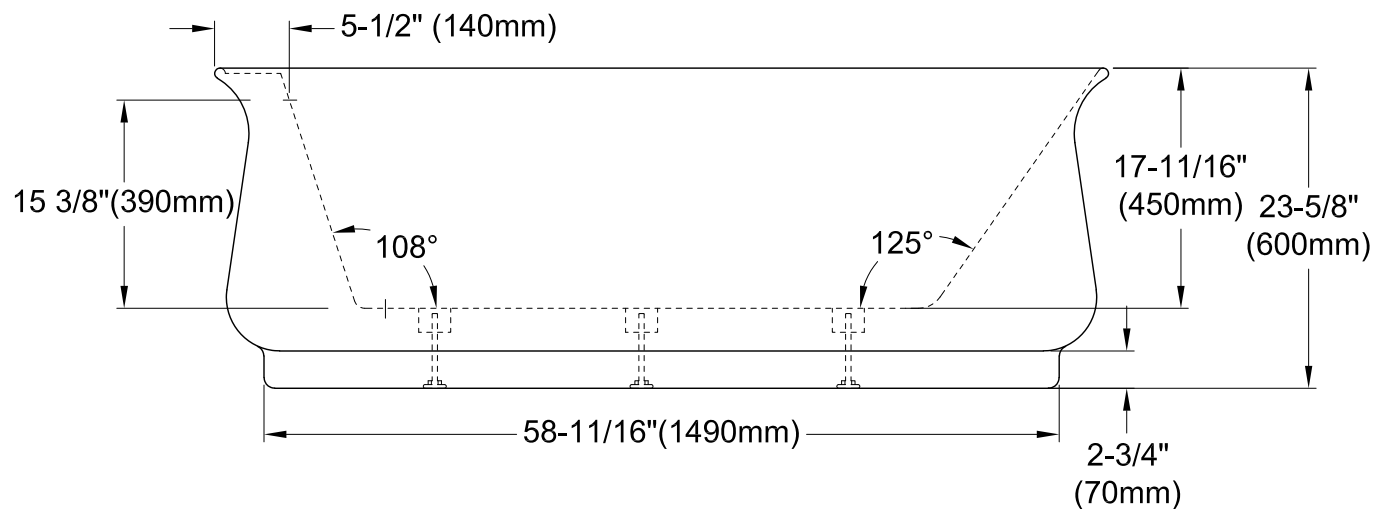

VTDR662723

66" Acrylic Tub With Square Overflow & Pop-Up Drain

Section A-A