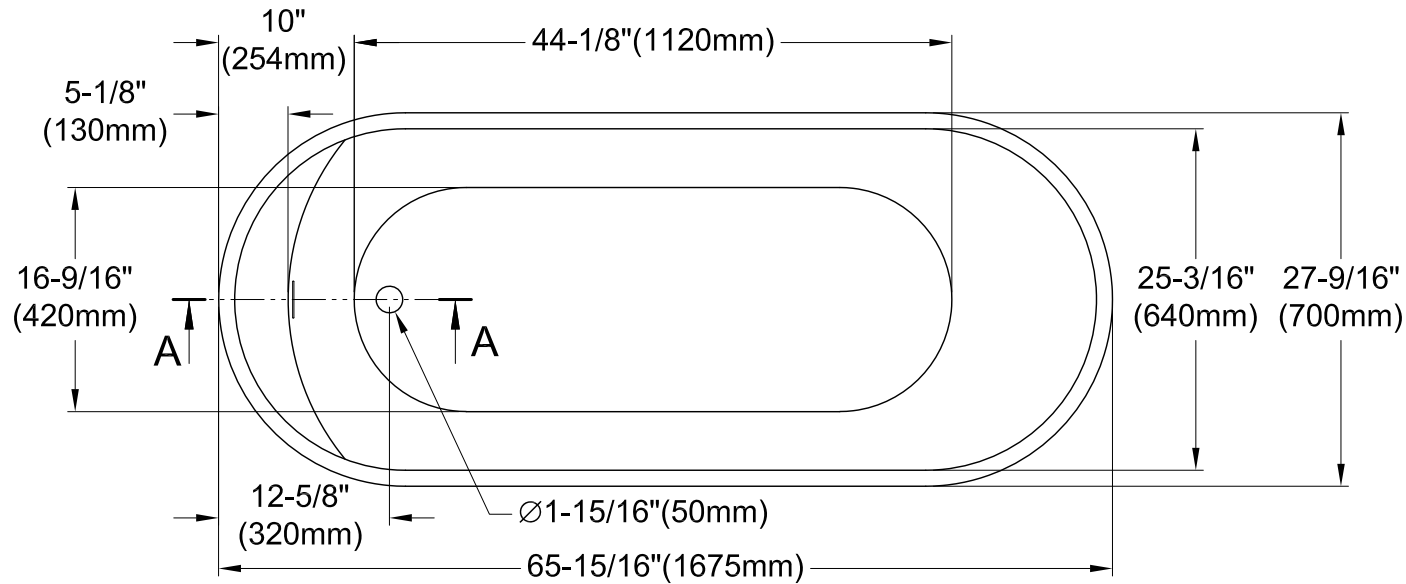

VTDR662723

66" Acrylic Tub With Square Overflow & Pop-Up Drain

Section A-A