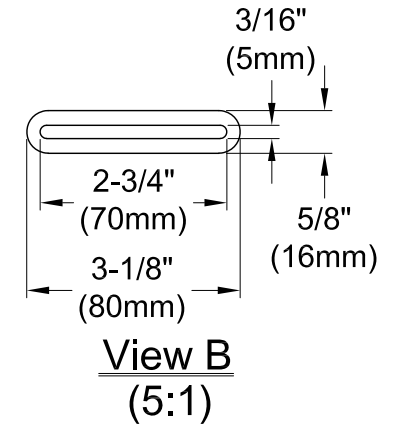

VTDR662723

66" Acrylic Tub With Square Overflow & Pop-Up Drain

Section A-A