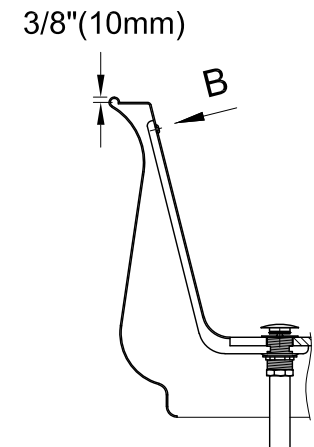

VTDR662723

66" Acrylic Tub With Square Overflow & Pop-Up Drain

Section A-A