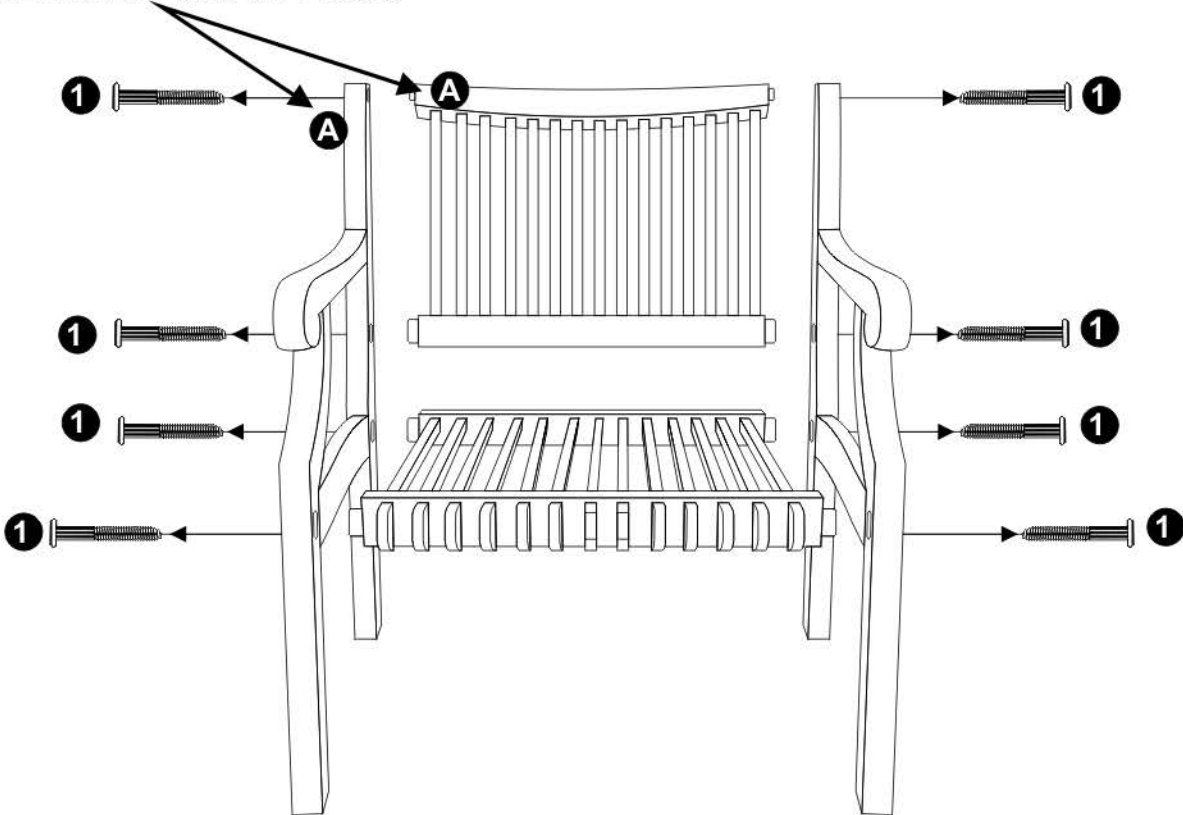

Assembly Instruction

INSTRUCTION DE MONTAGE
MONTAGEANLEITUNG
SAMLEVEJLEDNING

**MAKE SURE THE LETTERS
MATCH BEFORE ASSEMBLING
NEED ASSEMBLY ASSISTANCE?
CALL US AT 866-814-8325**

**Make sure to use Gorilla Glue (Not Included)
on all wood joints before assembly**

Code

HJ421

Hardware

Tool

Socket Wrench 4m/m Ht

Total Section

4 Section