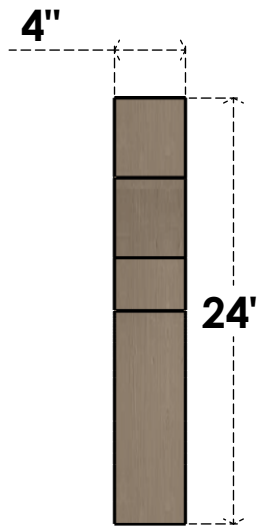

ITEM NUMBER: CORU04X08X24MONRCPR

4"W X 8"D X 24"H SERIES 2 THIN MONTEREY ROUGH CEDAR TIMBERTHANE
FAUX WOOD CORBEL, PRIMED

SIDE PROFILE

FRONT PROFILE

ISOMETRIC

EKENA MILLWORK
2300 WEST MAIN ST.
CLARKSVILLE, TX 75426
TOLL FREE: 866-607-0453
WWW.EKENAMILLWORK.COM

NOTES

1. INSTALLATION TO BE COMPLETED IN ACCORDANCE WITH MANUFACTURER'S SPECIFICATIONS.
2. DRAWING MAY NOT BE TO SCALE
3. THIS DRAWING IS INTENDED FOR DESIGN AND PLANNING PURPOSES ONLY.
4. ALL INFORMATION CONTAINED HEREIN WAS CURRENT AT THE TIME OF DEVELOPMENT BUT MUST BE REVIEWED AND APPROVED BY THE PRODUCT MANUFACTURER TO BE CONSIDERED ACCURATE.
5. TIMBERTHANE ARCHITECTURAL PRODUCTS ARE MADE FROM HIGH DENSITY URETHANE AND COME FACTORY PRIMED