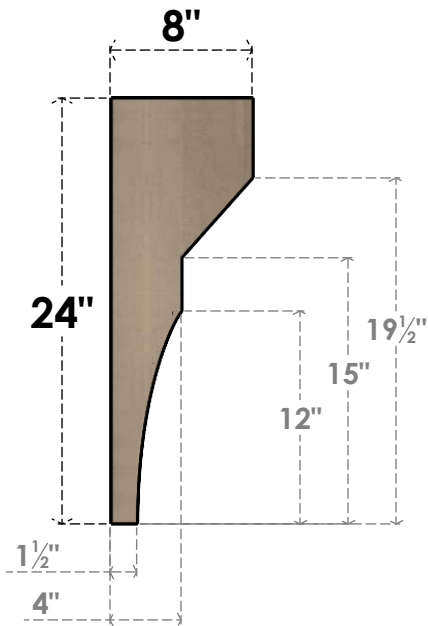

ITEM NUMBER: CORU04X08X24MONRCPR

4"W X 8"D X 24"H SERIES 2 THIN MONTEREY ROUGH CEDAR TIMBERTHANE
FAUX WOOD CORBEL, PRIMED

SIDE PROFILE

FRONT PROFILE

ISOMETRIC

EKENA MILLWORK
2300 WEST MAIN ST.
CLARKSVILLE, TX 75426
TOLL FREE: 866-607-0453
WWW.EKENAMILLWORK.COM

NOTES

1. INSTALLATION TO BE COMPLETED IN ACCORDANCE WITH MANUFACTURER'S SPECIFICATIONS.
2. DRAWING MAY NOT BE TO SCALE
3. THIS DRAWING IS INTENDED FOR DESIGN AND PLANNING PURPOSES ONLY.
4. ALL INFORMATION CONTAINED HEREIN WAS CURRENT AT THE TIME OF DEVELOPMENT BUT MUST BE REVIEWED AND APPROVED BY THE PRODUCT MANUFACTURER TO BE CONSIDERED ACCURATE.
5. TIMBERTHANE ARCHITECTURAL PRODUCTS ARE MADE FROM HIGH DENSITY URETHANE AND COME FACTORY PRIMED