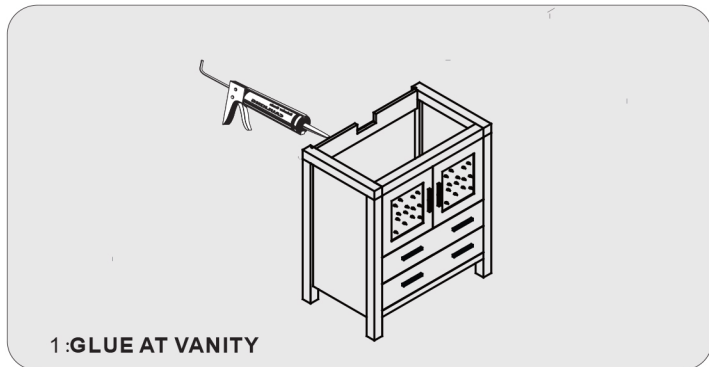

INSTALLATION PROCESS