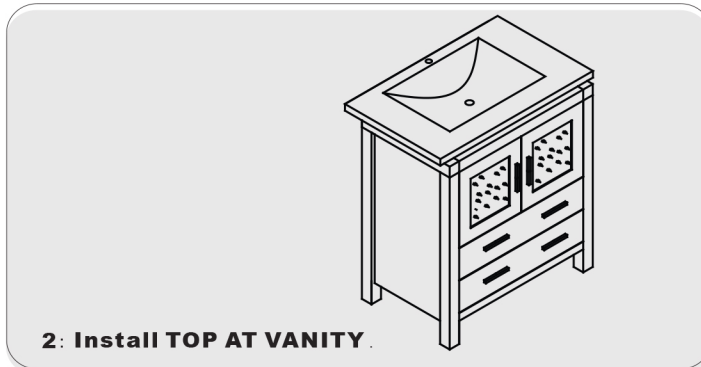

INSTALLATION PROCESS