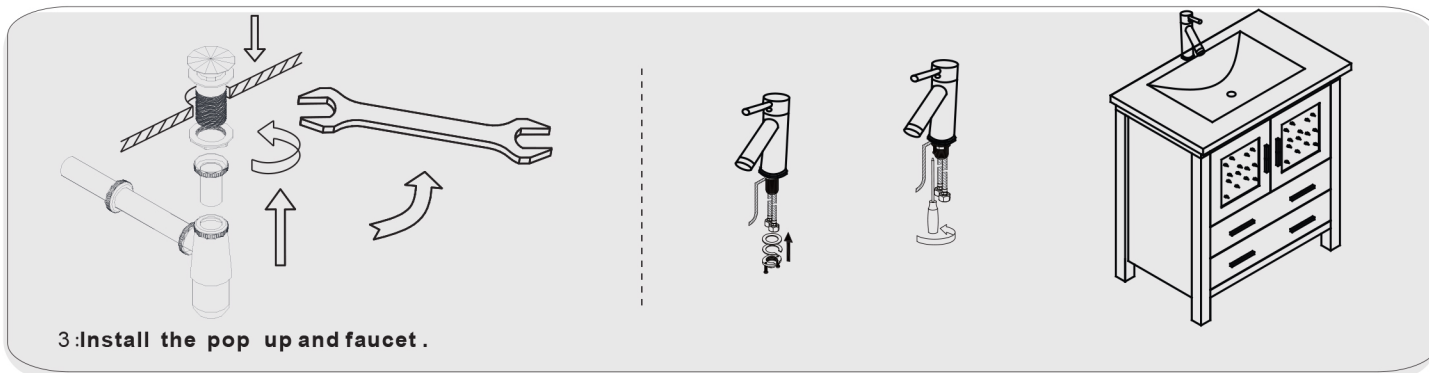

INSTALLATION PROCESS