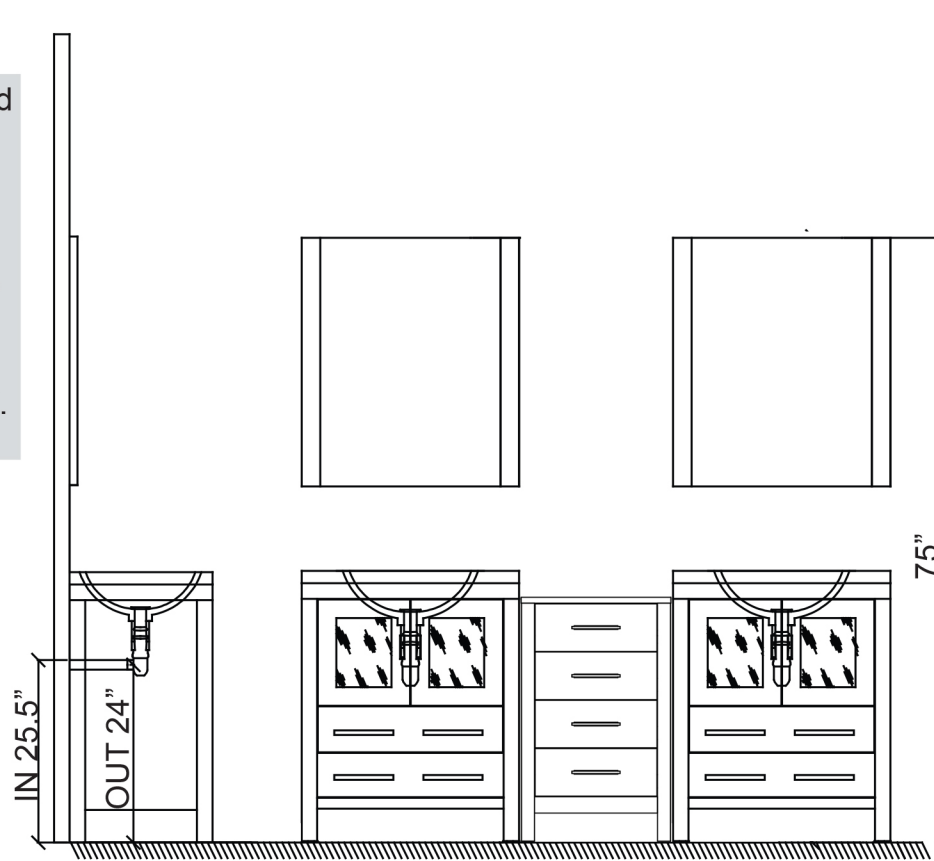

PACKING LIST

Main cabinet/1

Mirror/2

top/3

POP UP+Drain pipe/4

FAUCET/5

Install screw/6

SKU: KD-70078

SIZE: 900x460x880mm

PROHIBIT COPY

REQUIRED TOOLS

DRAWER SLIDER ATTACHMENT AND DETACHMENT

mount

dismount

INSTALLATION AND ADJUSTMENT OF HINGES

adjust the height