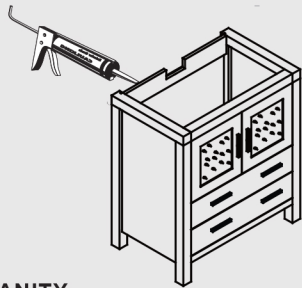

adjust for left and right

adjust for forward and backward

INSTALLATION PROCESS

PACKING LIST

Main cabinet/1

Mirror/2

top/3

basin/4

POP UP+Drain pipe/5

FAUCET/6

Install screw/7

INSTALLATION PROCESS

1:GLUE AT VANITY

2: Install TOP AT VANITY

3:install Basin

6: FINISHED FULL SET