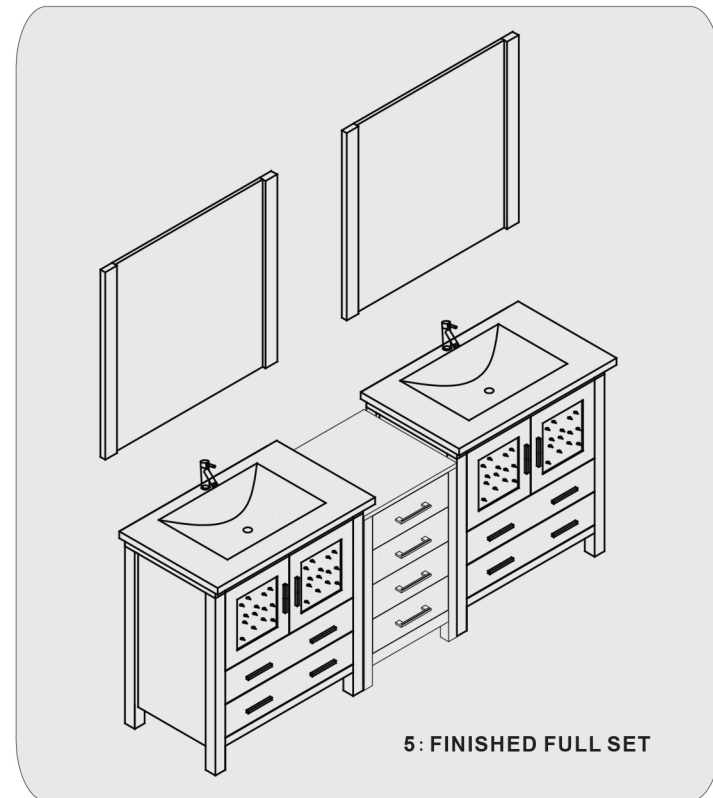

PACKING LIST

Main cabinet/1

Mirror/2

top/3

POP UP+Drain pipe/4

FAUCET/5

Install screw/6

SKU: KD-70078

SIZE: 900x460x880mm

PROHIBIT COPY

REQUIRED TOOLS

DRAWER SLIDER ATTACHMENT AND DETACHMENT

mount

dismount

INSTALLATION AND ADJUSTMENT OF HINGES

adjust the height

adjust for left and right

adjust for forward and backward

INSTALLATION PROCESS

PACKING LIST

Main cabinet/1

Mirror/2

top/3

basin/4

POP UP+Drain pipe/5

FAUCET/6

Install screw/7

INSTALLATION PROCESS

1:GLUE AT VANITY

2: Install TOP AT VANITY

3:install Basin

6: FINISHED FULL SET