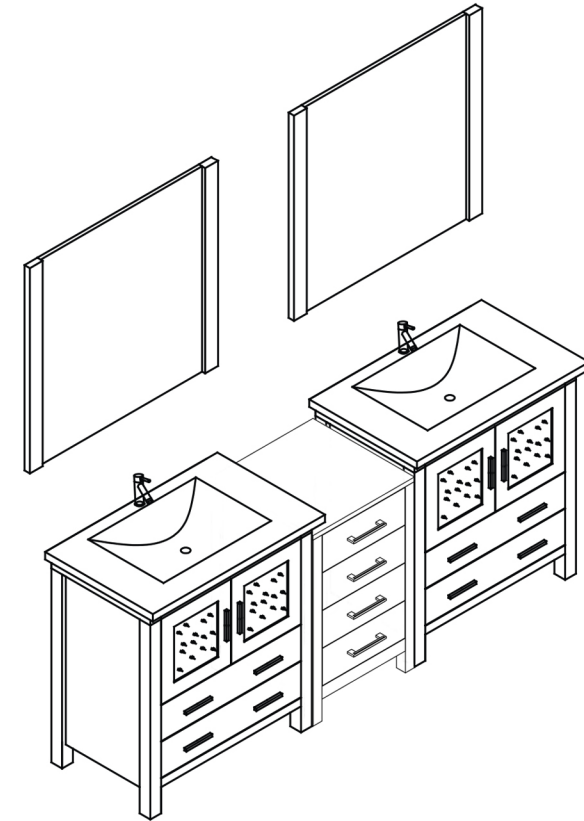

PACKING LIST

Main cabinet/1

Mirror/2

top/3

POP UP+Drain pipe/4

FAUCET/5

Install screw/6

SKU: KD-70078

SIZE: 900x460x880mm

PROHIBIT COPY

REQUIRED TOOLS

DRAWER SLIDER ATTACHMENT AND DETACHMENT

mount

dismount

INSTALLATION AND ADJUSTMENT OF HINGES

adjust the height

POP UP+Drain pipe/5

FAUCET/6

Install screw/7

INSTALLATION PROCESS

1:GLUE AT VANITY

2: Install TOP AT VANITY

3:install Basin

6: FINISHED FULL SET