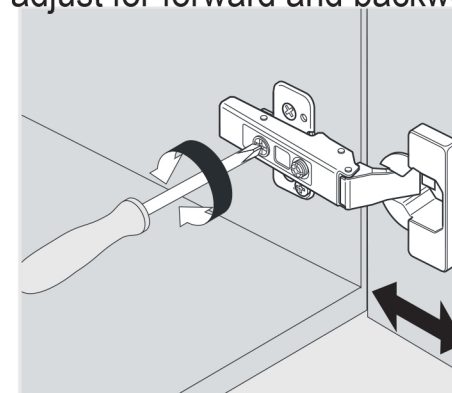

SIZE: 900x460x880mm

PROHIBIT COPY

REQUIRED TOOLS

DRAWER SLIDER ATTACHMENT AND DETACHMENT

mount

dismount

INSTALLATION AND ADJUSTMENT OF HINGES

adjust the height

adjust for left and right

adjust for forward and backward

INSTALLATION PROCESS

PACKING LIST

Main cabinet/1

Mirror/2

top/3

basin/4