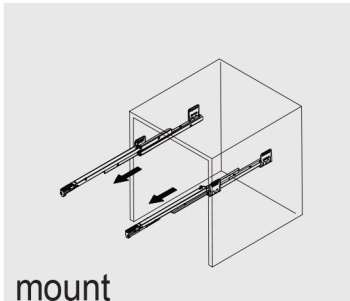

PACKING LIST

Main cabinet/1

Mirror/2

top/3

POP UP+Drain pipe/4

FAUCET/5

Install screw/6

SKU: KD-70078

SIZE: 900x460x880mm

PROHIBIT COPY

REQUIRED TOOLS

DRAWER SLIDER ATTACHMENT AND DETACHMENT

mount

dismount

INSTALLATION AND ADJUSTMENT OF HINGES

adjust the height