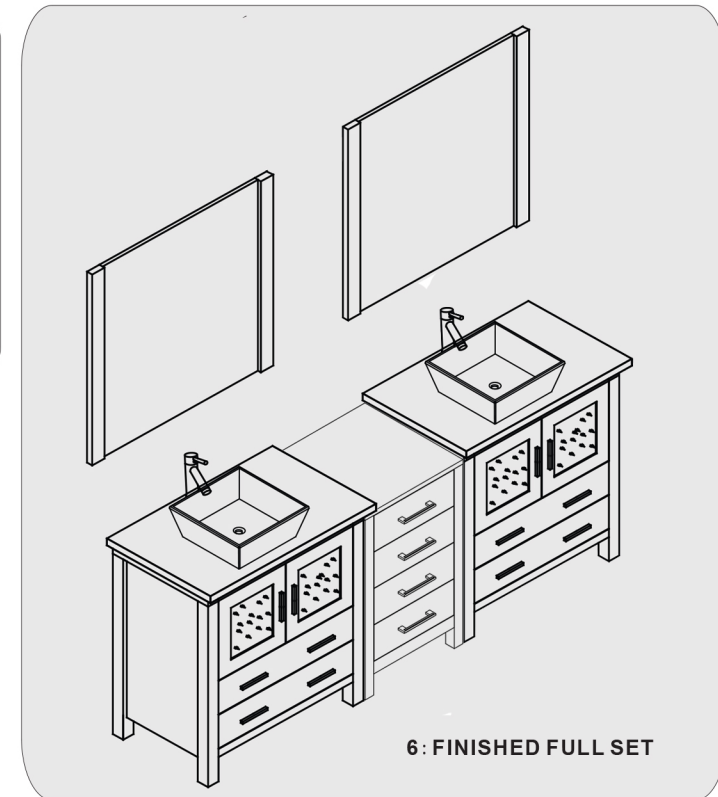

PACKING LIST

Main cabinet/1

Mirror/2

top/3

POP UP+Drain pipe/4

FAUCET/5

Install screw/6

SKU: KD-70078

SIZE: 900x460x880mm

PROHIBIT COPY

REQUIRED TOOLS

DRAWER SLIDER ATTACHMENT AND DETACHMENT

mount

dismount

INSTALLATION AND ADJUSTMENT OF HINGES

adjust the height

adjust for left and right

adjust for forward and backward

INSTALLATION PROCESS

PACKING LIST

Main cabinet/1

Mirror/2

top/3

basin/4

POP UP+Drain pipe/5

FAUCET/6

Install screw/7

INSTALLATION PROCESS

1:GLUE AT VANITY

2: Install TOP AT VANITY

3:install Basin

6: FINISHED FULL SET