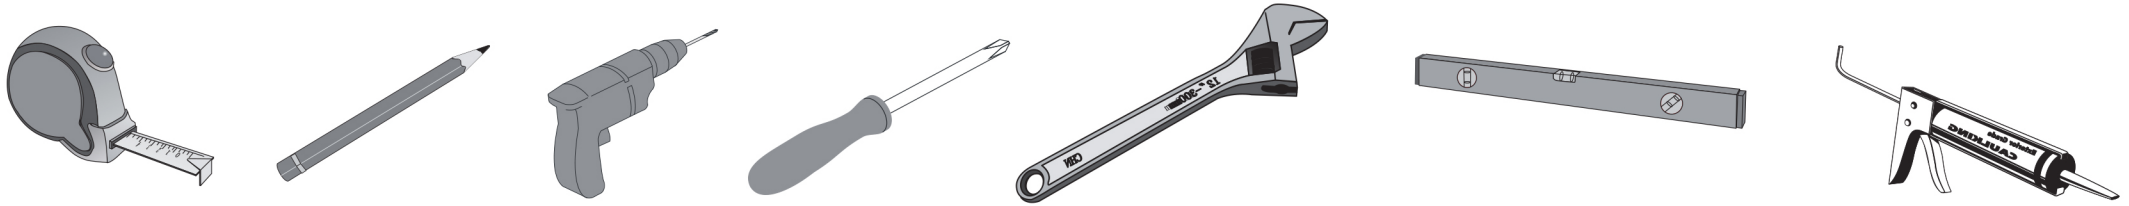

PACKING LIST

Main cabinet/1

Mirror/2

top/3

POP UP+Drain pipe/4

FAUCET/5

Install screw/6

SKU: KD-70078

SIZE: 900x460x880mm

PROHIBIT COPY

REQUIRED TOOLS

DRAWER SLIDER ATTACHMENT AND DETACHMENT

mount

dismount

INSTALLATION AND ADJUSTMENT OF HINGES

adjust the height