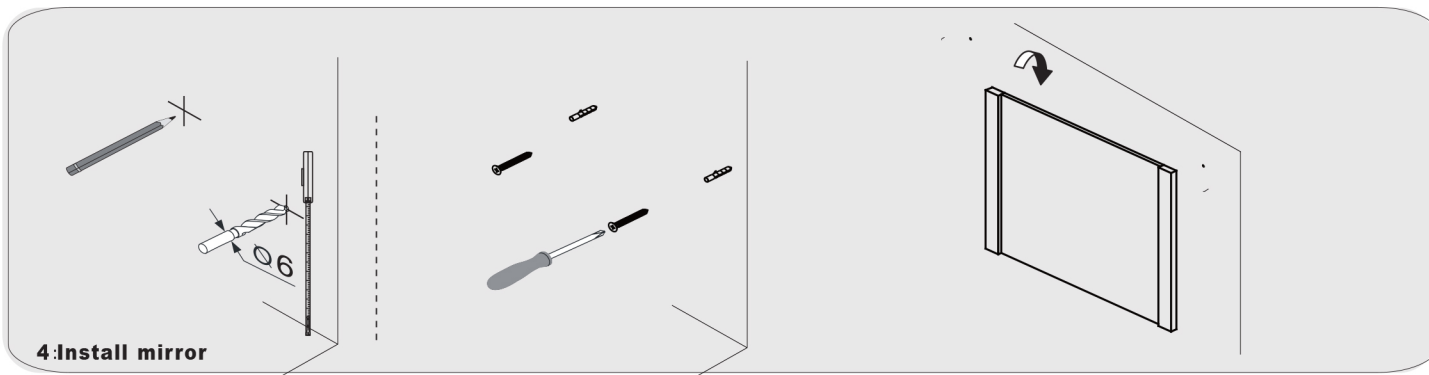

INSTALLATION PROCESS