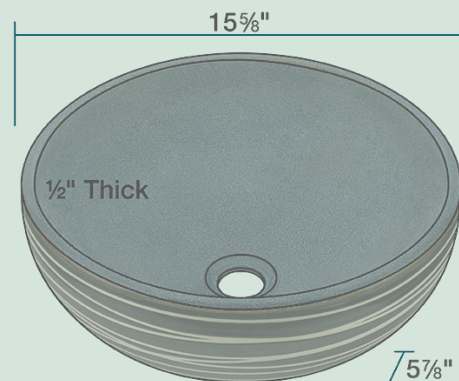

# V402 Hand-Thrown Ceramic Vessel Sink

15 5/8" x 15 5/8" x 5 7/8"  
 Vessel Installation  
 18" Minimum Cabinet Size  
 No Hardware Needed  
 Lifetime Warranty