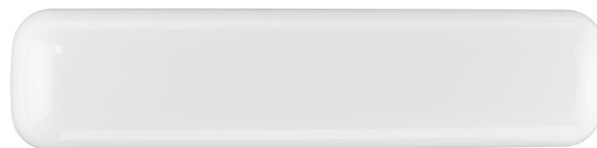

P300239-060-CS

Description:

This linear LED light fixture features a crisp opal white shade shaped into a tubular design with a seamless aesthetic. The fixture includes a 23w integrated LED bulb. The linear light also has 90 CRI and 2124 delivered lumens.

Specifications:

- Opal White (-060)
- Steel Construction
- White PMMA diffuser
- Features a crisp opal white shade shaped into a tubular design with a seamless aesthetic.
- CCT selectable (3000K, 4000K, 5000K).
- 90 CRI.
- 2124 delivered lumens.
- Perfect for any modern, luxury, or transitional settings.
- Measures 26-3/8-inch width by 6-1/8-inch height.
- Uses one LED bulb that is included (23.7w max).
- Able to be fully dimmable with dimmable bulbs.
- Includes installation instructions and mounting hardware.
- Progress Lighting products are designed for exceptional quality, reliability, and functionality.
- Mounting Backplate for outlet box included
- 6" of wire supplied
- ENERGY STAR® qualified
- Meets California Title 24 JA8-2016

Performance:

Number of Modules	1
Input Power	23.7w
Input Voltage	120 V
Input Frequency	60 Hz
Lumens/LPW (Delivered)	2120/89.5 (LM-79)
CCT	
CRI	90 CRI
Life (hours)	50,000 (L70/TM-21)
FCC	Meets FCC Title 47, Part 15 Class B
Min. Start Temp	-30 °C
Warranty	5-year Limited Warranty
Labels	cETLus Damp location listed
	ENERGY STAR® qualified
	Meets California Title 24 JA8-2016

Images:

Dimensions:

Width: 26-3/8"
Depth: 4-5/8"
Height: 6-1/8"