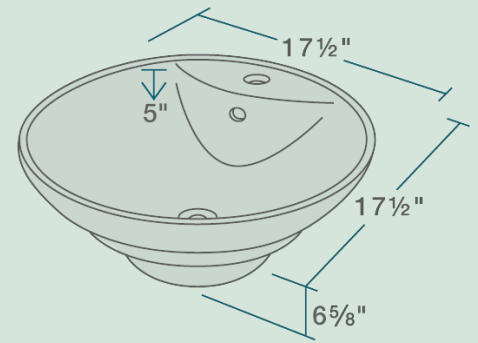

# V2003-BISQUE Vessel Sink

17 1/2" x 17 1/2" x 6 5/8"  
 Vessel Installation  
 True Vitreous China  
 No Hardware Needed  
 Limited Lifetime Warranty