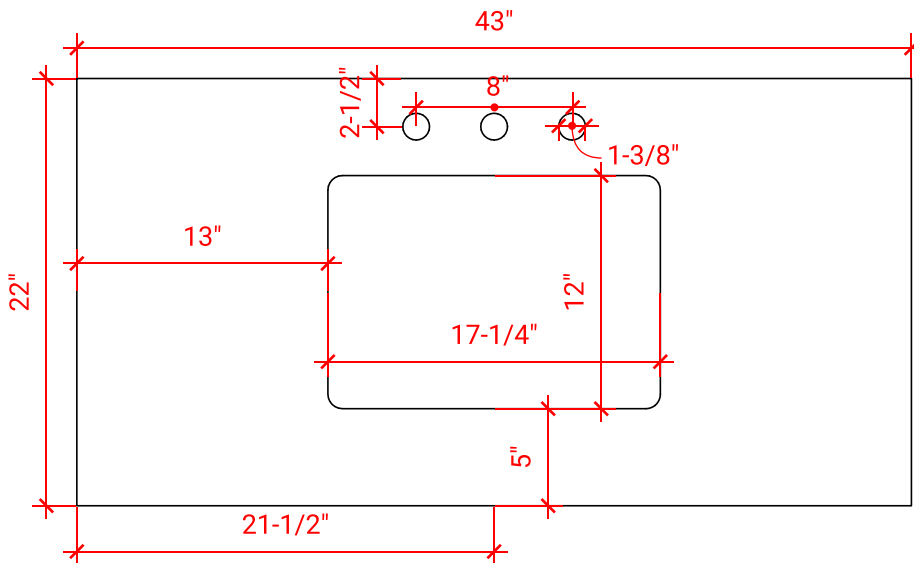

HAMLET 43" CENTER SINK CABINET

ARIEL

FO43S

BASE CABINET DIMENSIONS

42" W x 21.5" D x 34.5" H

FEATURES

- Solid wood frame & plywood panels
- Dovetail drawers and joints
- Soft closing doors & drawers

HARDWARE FINISHES

Satin Nickel Satin Brass Satin Black

AVAILABLE COLORS

White Grey Black

FRONT VIEW

SIDE VIEW

PLAN VIEW

43" RECTANGLE SINK THIN COUNTERTOP

OVERALL DIMENSIONS

43" W x 22" D x 0.75" H

COUNTERTOP OPTIONS

Carrara Marble
CW2-043S-REC-CT

FEATURES

- Solid countertop with mitered edges & seams
- Undermount white rectangular sink
- Pre-drilled for 8" widespread faucet

INCLUDED

- Countertop
- Matching Backsplash
- Sink

COUNTERTOP PLAN VIEW

EDGE SIDE VIEW

THREE DIMENSIONAL COUNTERTOP VIEW