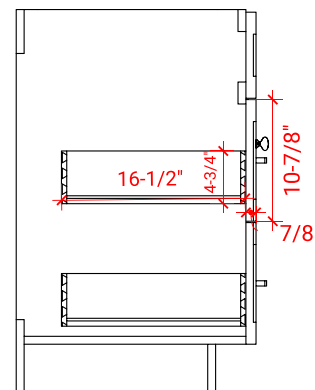

HAMLET 43" CENTER SINK CABINET

ARIEL

FO43S

BASE CABINET DIMENSIONS

42" W x 21.5" D x 34.5" H

FEATURES

- Solid wood frame & plywood panels
- Dovetail drawers and joints
- Soft closing doors & drawers

HARDWARE FINISHES

Satin Nickel Satin Brass Satin Black

AVAILABLE COLORS

White Grey Black

FRONT VIEW

SIDE VIEW

PLAN VIEW

43" RECTANGLE SINK THIN COUNTERTOP

OVERALL DIMENSIONS

43" W x 22" D x 0.75" H

COUNTERTOP OPTIONS

Carrara Marble
CW2-043S-REC-CT

FEATURES

- Solid countertop with mitered edges & seams
- Undermount white rectangular sink
- Pre-drilled for 8" widespread faucet

INCLUDED

- Countertop
- Matching Backsplash
- Sink

COUNTERTOP PLAN VIEW

EDGE SIDE VIEW

THREE DIMENSIONAL COUNTERTOP VIEW