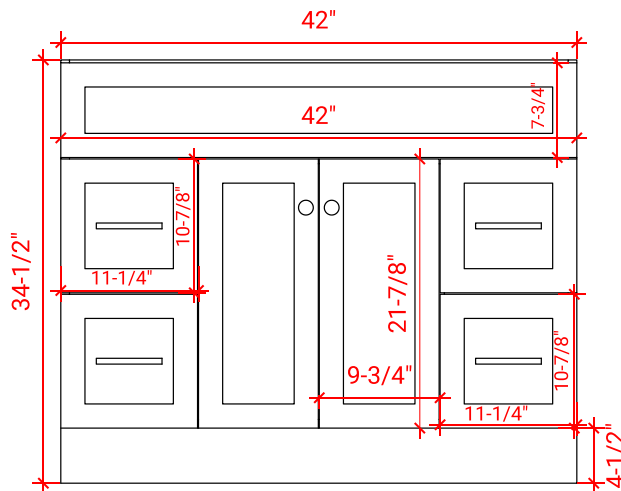

HAMLET 43" CENTER SINK CABINET

ARIEL

FO43S

BASE CABINET DIMENSIONS

42" W x 21.5" D x 34.5" H

FEATURES

- Solid wood frame & plywood panels
- Dovetail drawers and joints
- Soft closing doors & drawers

HARDWARE FINISHES

Satin Nickel Satin Brass Satin Black

AVAILABLE COLORS

White Grey Black

FRONT VIEW

SIDE VIEW

PLAN VIEW

43" RECTANGLE SINK THIN COUNTERTOP

OVERALL DIMENSIONS

43" W x 22" D x 0.75" H

COUNTERTOP OPTIONS

Carrara Marble
CW2-043S-REC-CT

FEATURES

- Solid countertop with mitered edges & seams
- Undermount white rectangular sink
- Pre-drilled for 8" widespread faucet

INCLUDED

- Countertop
- Matching Backsplash
- Sink

COUNTERTOP PLAN VIEW

EDGE SIDE VIEW

THREE DIMENSIONAL COUNTERTOP VIEW