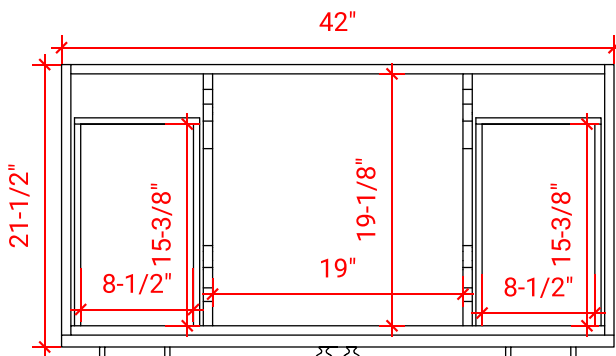

HAMLET 43" CENTER SINK CABINET

ARIEL

FO43S

BASE CABINET DIMENSIONS

42" W x 21.5" D x 34.5" H

FEATURES

- Solid wood frame & plywood panels
- Dovetail drawers and joints
- Soft closing doors & drawers

HARDWARE FINISHES

Satin Nickel Satin Brass Satin Black

AVAILABLE COLORS

White Grey Black

FRONT VIEW

SIDE VIEW

PLAN VIEW

43" RECTANGLE SINK THIN COUNTERTOP

OVERALL DIMENSIONS

43" W x 22" D x 0.75" H

COUNTERTOP OPTIONS

Carrara Marble
CW2-043S-REC-CT

FEATURES

- Solid countertop with mitered edges & seams
- Undermount white rectangular sink
- Pre-drilled for 8" widespread faucet

INCLUDED

- Countertop
- Matching Backsplash
- Sink

COUNTERTOP PLAN VIEW

EDGE SIDE VIEW

THREE DIMENSIONAL COUNTERTOP VIEW