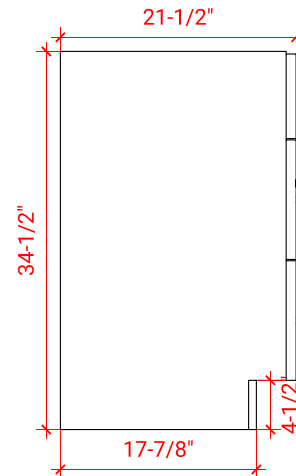

HAMLET 43" CENTER SINK CABINET

ARIEL

FO43S

BASE CABINET DIMENSIONS

42" W x 21.5" D x 34.5" H

FEATURES

- Solid wood frame & plywood panels
- Dovetail drawers and joints
- Soft closing doors & drawers

HARDWARE FINISHES

Satin Nickel Satin Brass Satin Black

AVAILABLE COLORS

White Grey Black

FRONT VIEW

SIDE VIEW

PLAN VIEW

43" RECTANGLE SINK THIN COUNTERTOP

OVERALL DIMENSIONS

43" W x 22" D x 0.75" H

COUNTERTOP OPTIONS

Carrara Marble
CW2-043S-REC-CT

FEATURES

- Solid countertop with mitered edges & seams
- Undermount white rectangular sink
- Pre-drilled for 8" widespread faucet

INCLUDED

- Countertop
- Matching Backsplash
- Sink

COUNTERTOP PLAN VIEW

EDGE SIDE VIEW

THREE DIMENSIONAL COUNTERTOP VIEW