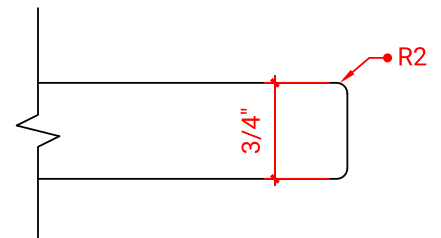

43" W x 22" D x 0.75" H

COUNTERTOP OPTIONS

Carrara Marble
CW2-043S-REC-CT

FEATURES

- Solid countertop with mitered edges & seams
- Undermount white rectangular sink
- Pre-drilled for 8" widespread faucet

INCLUDED

- Countertop
- Matching Backsplash
- Sink

COUNTERTOP PLAN VIEW

EDGE SIDE VIEW

THREE DIMENSIONAL COUNTERTOP VIEW