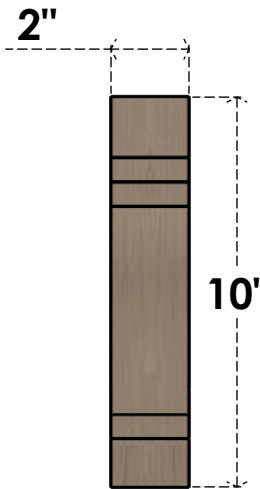

ITEM NUMBER: CORU02X10X10PECRCPR

2"W X 10"D X 10"H SERIES 1 THIN PESCADERO ROUGH CEDAR TIMBERTHANE
FAUX WOOD CORBEL, PRIMED

SIDE PROFILE

FRONT PROFILE

ISOMETRIC

EKENA MILLWORK
2300 WEST MAIN ST.
CLARKSVILLE, TX 75426
TOLL FREE: 866-607-0453
WWW.EKENAMILLWORK.COM

NOTES

1. INSTALLATION TO BE COMPLETED IN ACCORDANCE WITH MANUFACTURER'S SPECIFICATIONS.
2. DRAWING MAY NOT BE TO SCALE
3. THIS DRAWING IS INTENDED FOR DESIGN AND PLANNING PURPOSES ONLY.
4. ALL INFORMATION CONTAINED HEREIN WAS CURRENT AT THE TIME OF DEVELOPMENT BUT MUST BE REVIEWED AND APPROVED BY THE PRODUCT MANUFACTURER TO BE CONSIDERED ACCURATE.
5. TIMBERTHANE ARCHITECTURAL PRODUCTS ARE MADE FROM HIGH DENSITY URETHANE AND COME FACTORY PRIMED