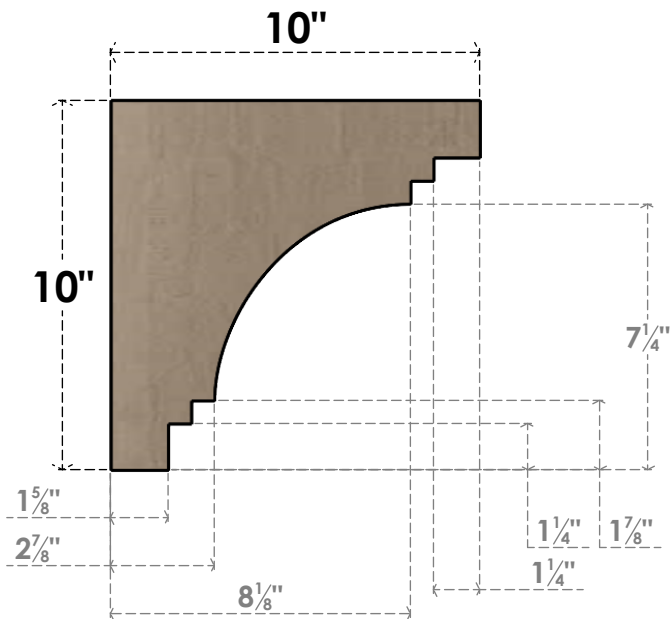

ITEM NUMBER: CORU02X10X10PECRCPR

2"W X 10"D X 10"H SERIES 1 THIN PESCADERO ROUGH CEDAR TIMBERTHANE
FAUX WOOD CORBEL, PRIMED

SIDE PROFILE

FRONT PROFILE

ISOMETRIC

EKENA MILLWORK
2300 WEST MAIN ST.
CLARKSVILLE, TX 75426
TOLL FREE: 866-607-0453
WWW.EKENAMILLWORK.COM

NOTES

1. INSTALLATION TO BE COMPLETED IN ACCORDANCE WITH MANUFACTURER'S SPECIFICATIONS.
2. DRAWING MAY NOT BE TO SCALE
3. THIS DRAWING IS INTENDED FOR DESIGN AND PLANNING PURPOSES ONLY.
4. ALL INFORMATION CONTAINED HEREIN WAS CURRENT AT THE TIME OF DEVELOPMENT BUT MUST BE REVIEWED AND APPROVED BY THE PRODUCT MANUFACTURER TO BE CONSIDERED ACCURATE.
5. TIMBERTHANE ARCHITECTURAL PRODUCTS ARE MADE FROM HIGH DENSITY URETHANE AND COME FACTORY PRIMED