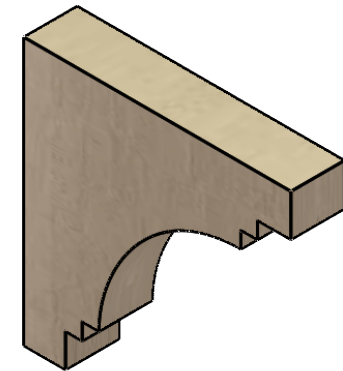

ITEM NUMBER: CORU02X10X10PECRCPR

2"W X 10"D X 10"H SERIES 1 THIN PESCADERO ROUGH CEDAR TIMBERTHANE
FAUX WOOD CORBEL, PRIMED

SIDE PROFILE

FRONT PROFILE

ISOMETRIC

EKENA MILLWORK
2300 WEST MAIN ST.
CLARKSVILLE, TX 75426
TOLL FREE: 866-607-0453
WWW.EKENAMILLWORK.COM

NOTES

1. INSTALLATION TO BE COMPLETED IN ACCORDANCE WITH MANUFACTURER'S SPECIFICATIONS.
2. DRAWING MAY NOT BE TO SCALE
3. THIS DRAWING IS INTENDED FOR DESIGN AND PLANNING PURPOSES ONLY.
4. ALL INFORMATION CONTAINED HEREIN WAS CURRENT AT THE TIME OF DEVELOPMENT BUT MUST BE REVIEWED AND APPROVED BY THE PRODUCT MANUFACTURER TO BE CONSIDERED ACCURATE.
5. TIMBERTHANE ARCHITECTURAL PRODUCTS ARE MADE FROM HIGH DENSITY URETHANE AND COME FACTORY PRIMED