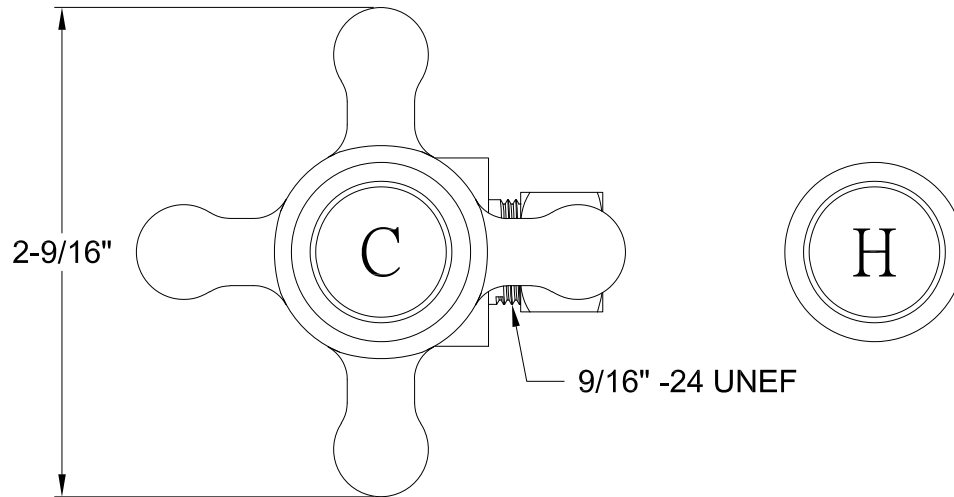

CD53300, 1, 2, 5, 7, 8BX

Quarter Turn Valves, 5/8" O.D Comp x 3/8" O.D Comp With Ceramic Disc

9/16" -24 UNEF