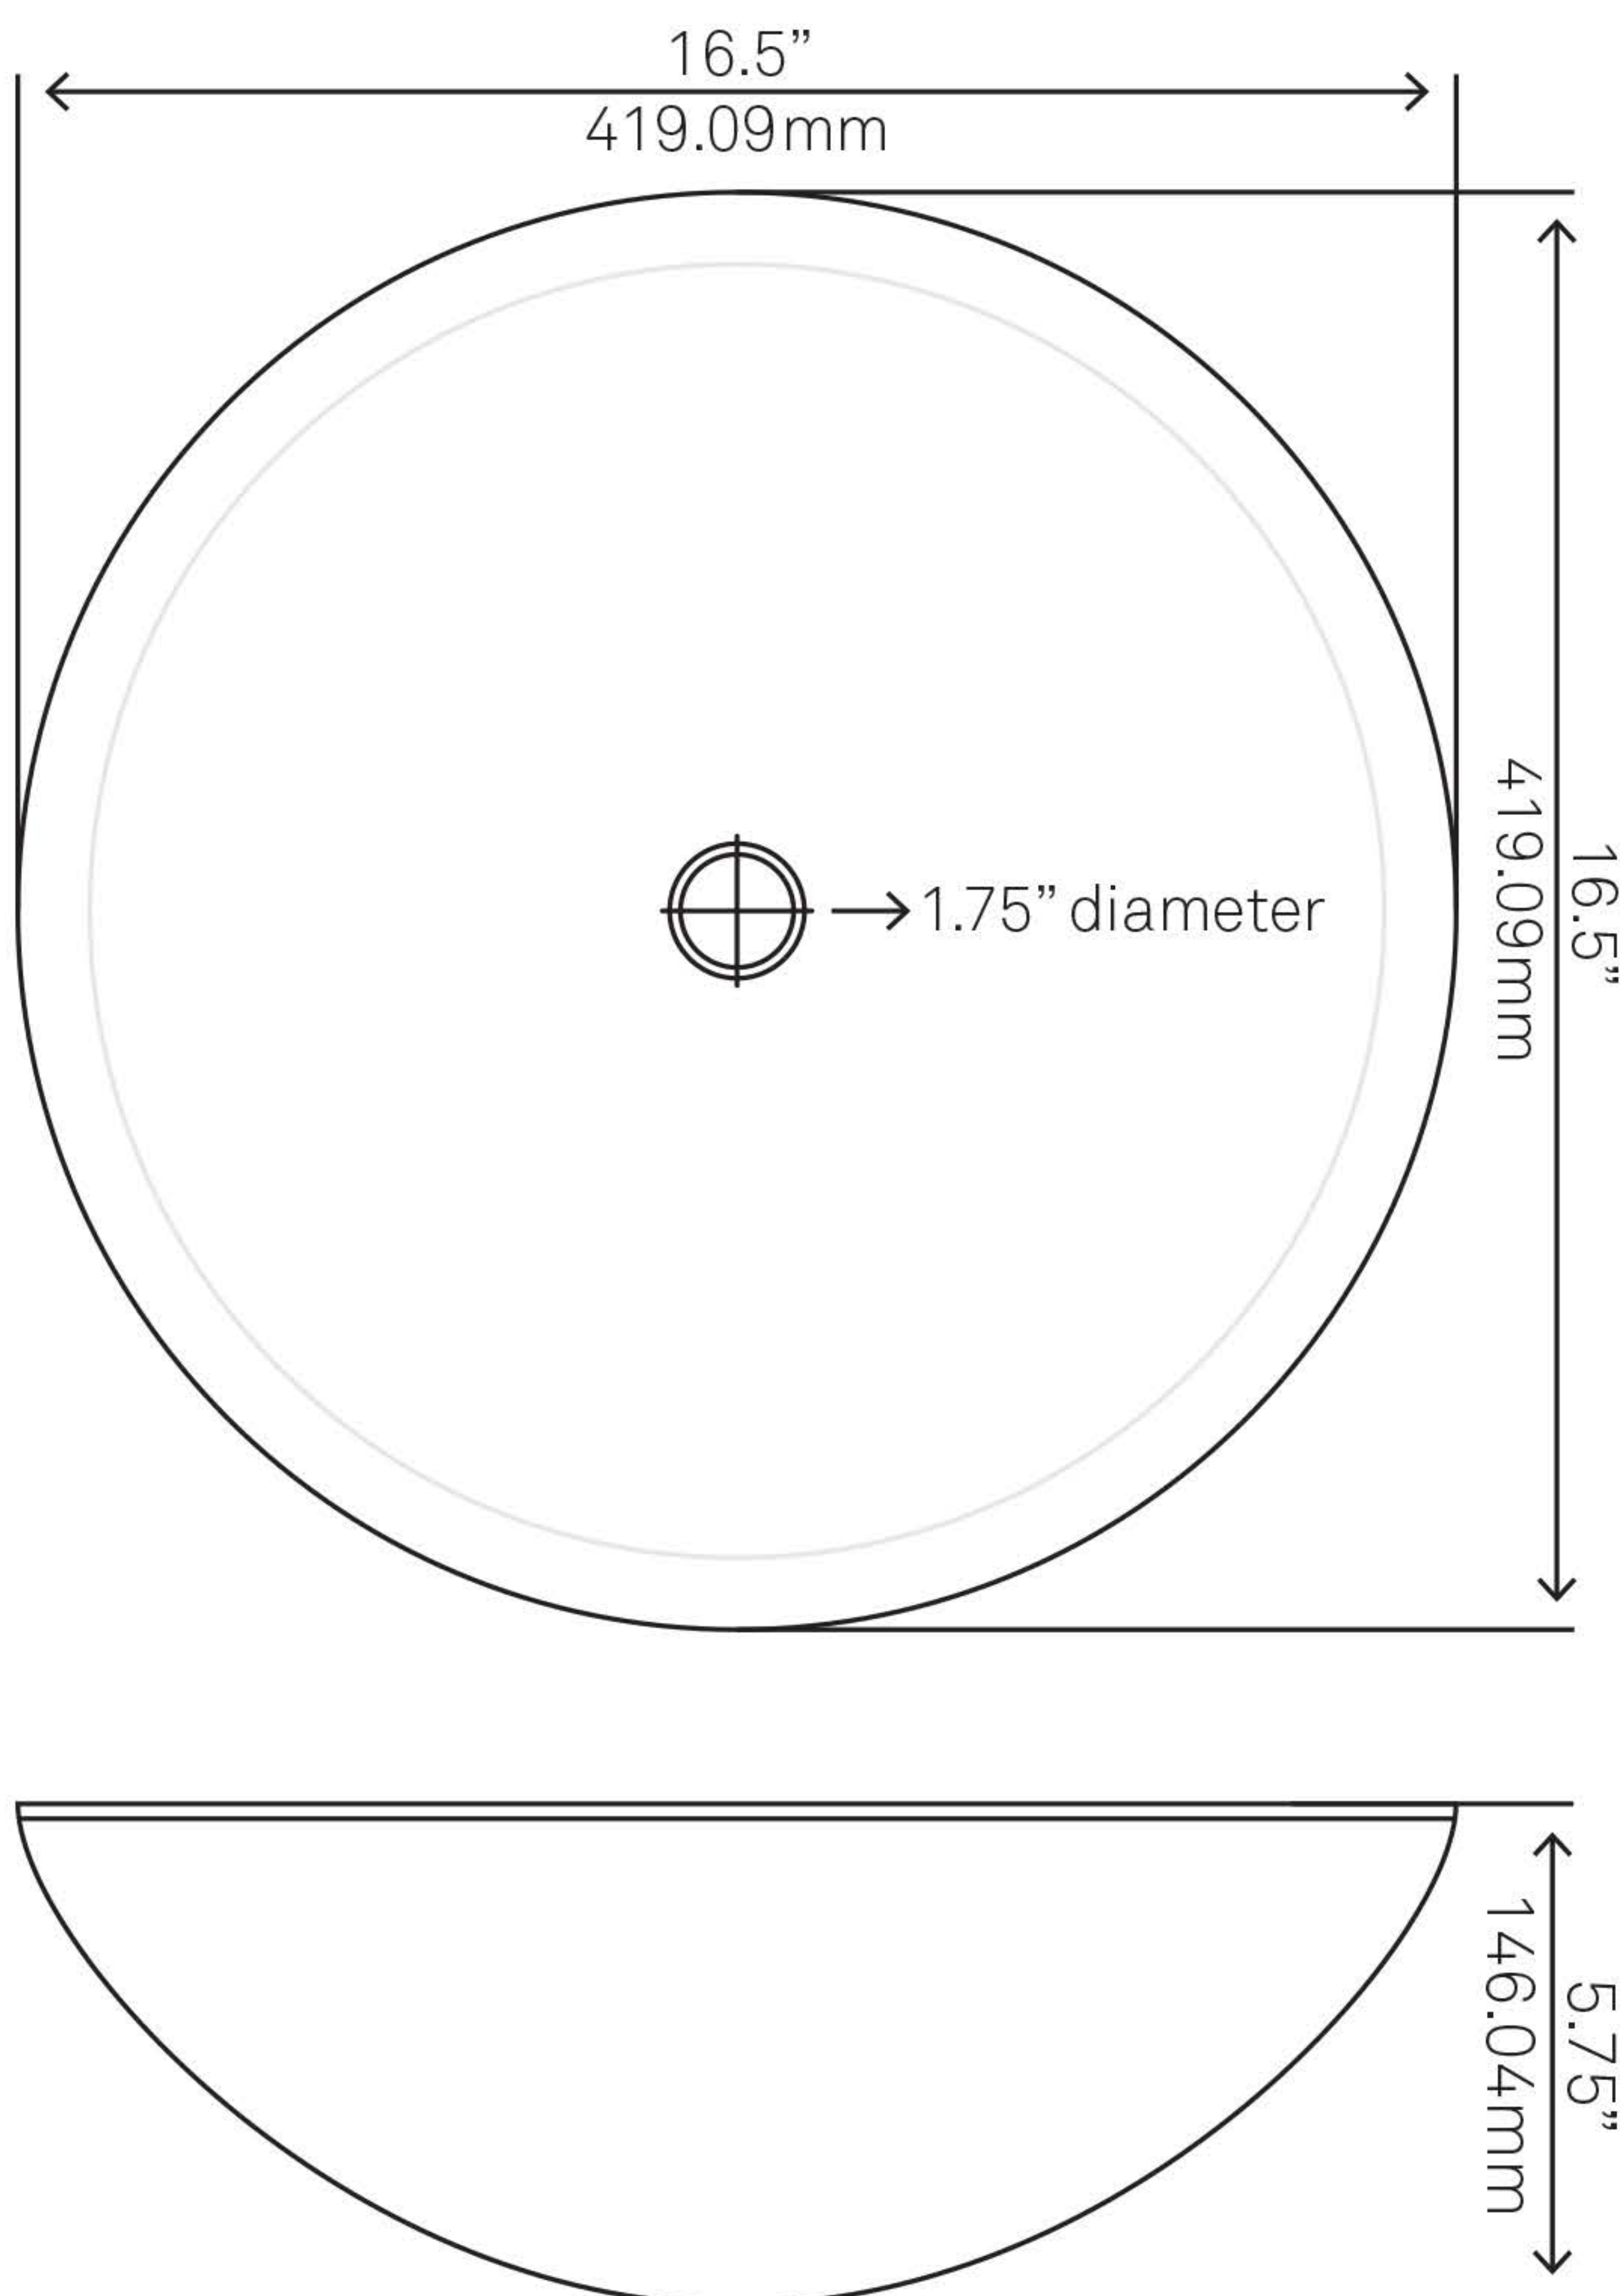

NOHP-G023 GODERE Painted Glass Vessel Bath Sink

Requested By:

Specific Features:

STANDARD SPECIFICATIONS:

- Thick tempered glass vessel sink
- High tempered glass
- Stain & scratch resistant; polished inside
- Textured painted outside
- Above counter installation
- Standard U.S. plumbing connection
- 1.75-inch drain opening
- Novatto faucet & drain sold separately