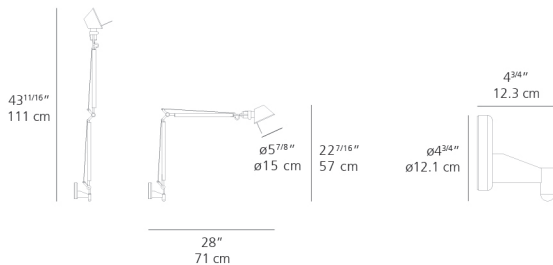

Lamp type	LED-T
Lamp	max 100W E26/A19
Lamp Included	No
Control type	On/Off (On Head)
Input Voltage	120V
Power consumption	N/A
Ballast	N/A

Colors & Finishes

White

Materials

- Arms and diffuser in aluminum
- Joints and tension control knobs in polished die-cast aluminum
- Tension cables in stainless steel
- J-Bracket in polished die-cast aluminum

Dimensions

Packaging

2 Boxes

1 x 33-15/16" x 10-3/4" x 7-15/16" / 3.31 lbs - 86 cm x 27 cm x 20 cm / 1.5 kg

1 x 7-3/16" x 6-13/16" x 7-3/16" / 1.1 lbs - 18 cm x 17 cm x 18 cm / .5 kg

Light distribution

Red = Max Cd. Through Vertical plane

Blue = Max Cd. Through Horizontal plane

Luminaire weight

2.42 lbs / 1.1 kg

Warranty

5 year Limited warranty