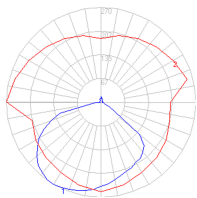

Dimensions

Packaging

2 Boxes

1 x 33-15/16" x 10-3/4" x 7-15/16" / 3.31 lbs - 86 cm x 27 cm x 20 cm / 1.5 kg

1 x 7-3/16" x 6-13/16" x 7-3/16" / 1.1 lbs - 18 cm x 17 cm x 18 cm / .5 kg

Light distribution

Red = Max Cd. Through Vertical plane

Blue = Max Cd. Through Horizontal plane

Luminaire weight

2.42 lbs / 1.1 kg

Warranty

5 year Limited warranty