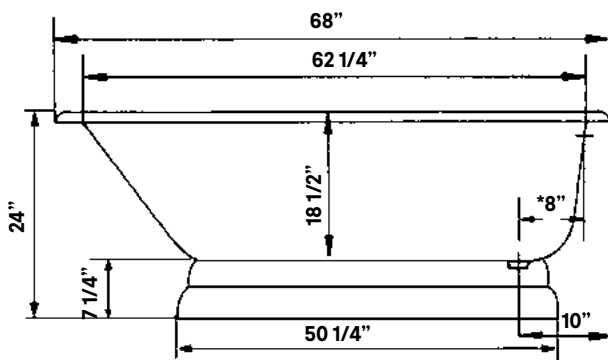

Traditional Cast Iron Bath With Pedestal Base

#2176 | 68" L x 30" W x 24" H
380 lbs, 59.5 gallons

Cheviot Products' cast iron bathtubs are hand-made in Europe with the finest materials. Fired with a thick coating of AA grade titanium-based enamel for unparalleled hardness and non-porosity, the extremely durable surface is easy to clean and resistant to stains, bacteria and other microbes. Cast iron also keeps your bath warm for the longest possible time.

Rim Configuration
Faucet holes on tub wall

Colours
White, Custom Colour Exterior

Note
Rough-in dimensions may vary +/- 1/2" and are subject to change. No responsibility is assumed by Cheviot Products Inc. One Year Limited Warranty against manufacturer's defects.

*8" C.C. waste/overflow to drain

Top center of overflow to floor 18"

Related Products

#3107 Tub Filler with Hand Shower

#3100 Tub Filler

#35576 Offset Water Supply Lines

#2222 Waste & Overflow