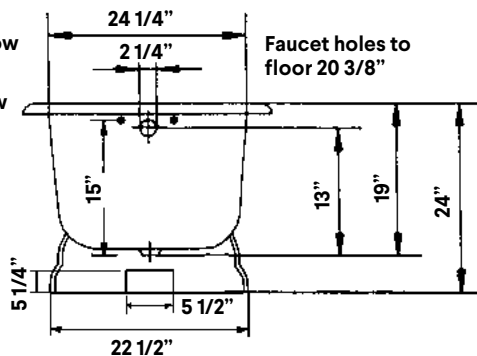

Traditional Cast Iron Bath With Pedestal Base

#2176 | 68" L x 30" W x 24" H
380 lbs, 59.5 gallons

Cheviot Products' cast iron bathtubs are hand-made in Europe with the finest materials. Fired with a thick coating of AA grade titanium-based enamel for unparalleled hardness and non-porosity, the extremely durable surface is easy to clean and resistant to stains, bacteria and other microbes. Cast iron also keeps your bath warm for the longest possible time.

Rim Configuration
Faucet holes on tub wall

Colours
White, Custom Colour Exterior

Note
Rough-in dimensions may vary +/- 1/2" and are subject to change. No responsibility is assumed by Cheviot Products Inc. One Year Limited Warranty against manufacturer's defects.

*8" C.C. waste/overflow to drain

Top center of overflow to floor 18"

Related Products

#3107 Tub Filler with Hand Shower

#3100 Tub Filler

#35576 Offset Water Supply Lines

#2222 Waste & Overflow