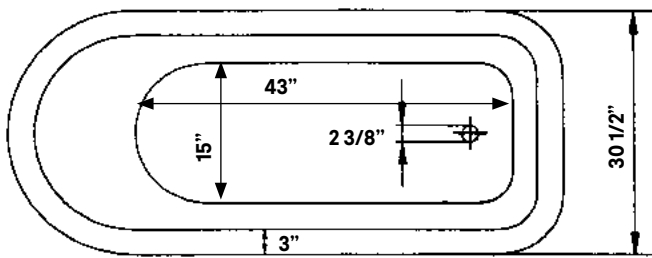

Traditional Cast Iron Bath With Pedestal Base

#2176 | 68" L x 30" W x 24" H
380 lbs, 59.5 gallons

Cheviot Products' cast iron bathtubs are hand-made in Europe with the finest materials. Fired with a thick coating of AA grade titanium-based enamel for unparalleled hardness and non-porosity, the extremely durable surface is easy to clean and resistant to stains, bacteria and other microbes. Cast iron also keeps your bath warm for the longest possible time.

Rim Configuration
Faucet holes on tub wall

Colours
White, Custom Colour Exterior

Note
Rough-in dimensions may vary +/- 1/2" and are subject to change. No responsibility is assumed by Cheviot Products Inc. One Year Limited Warranty against manufacturer's defects.

*8" C.C. waste/overflow to drain

Top center of overflow to floor 18"

Related Products

#3107 Tub Filler with Hand Shower

#3100 Tub Filler

#35576 Offset Water Supply Lines

#2222 Waste & Overflow