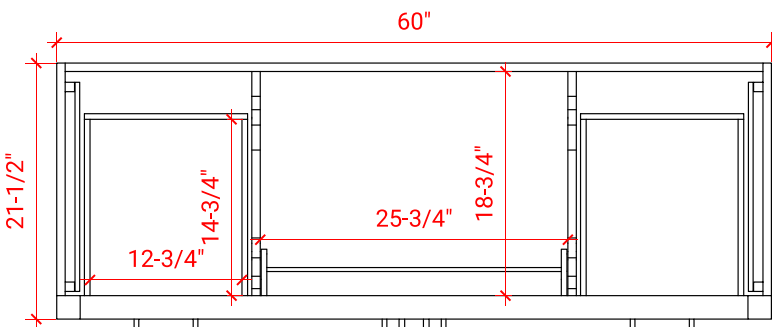

HEPBURN 60" SINGLE SINK BASE CABINET

ARIEL

T060S

BASE CABINET DIMENSIONS

60" W x 21.5" D x 34.5" H

FEATURES

- Solid wood frame & plywood panels
- Dovetail drawers and joints
- Soft closing doors & drawers

HARDWARE FINISHES

Brushed Nickel Satin Brass Matte Black Polished Chrome

AVAILABLE COLORS

White Grey Midnight Blue

FRONT VIEW

SIDE VIEW

PLAN VIEW

OVERALL DIMENSIONS

60.25" W x 22" D x 1.5" H

COUNTERTOP PLAN VIEW

EDGE SIDE VIEW

THREE DIMENSIONAL COUNTERTOP VIEW