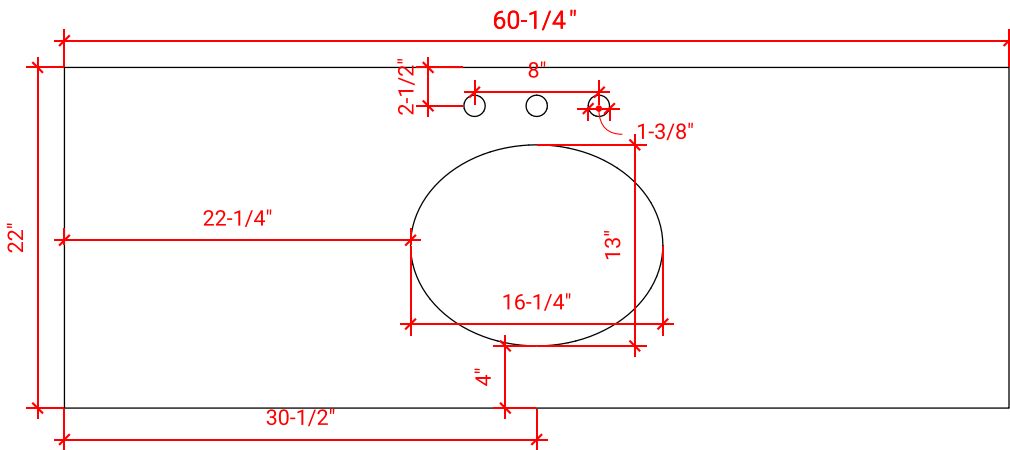

HEPBURN 60" SINGLE SINK BASE CABINET

ARIEL

T060S

BASE CABINET DIMENSIONS

60" W x 21.5" D x 34.5" H

FEATURES

- Solid wood frame & plywood panels
- Dovetail drawers and joints
- Soft closing doors & drawers

HARDWARE FINISHES

Brushed Nickel Satin Brass Matte Black Polished Chrome

AVAILABLE COLORS

White Grey Midnight Blue

FRONT VIEW

SIDE VIEW

PLAN VIEW

OVERALL DIMENSIONS

60.25" W x 22" D x 1.5" H

COUNTERTOP OPTIONS

Carrara White Quartz
CQ-060S-OVL-CT

FEATURES

- Solid countertop with mitered edges & seams
- Undermount white oval sink
- Pre-drilled for 8" widespread faucet

INCLUDED

- Countertop
- Matching Backsplash
- Oval Sink

COUNTERTOP PLAN VIEW

EDGE SIDE VIEW

THREE DIMENSIONAL COUNTERTOP VIEW