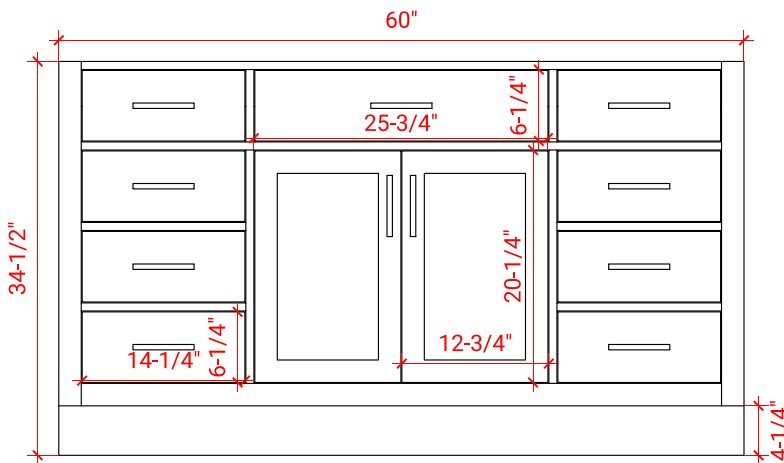

HEPBURN 60" SINGLE SINK BASE CABINET

ARIEL

T060S

BASE CABINET DIMENSIONS

60" W x 21.5" D x 34.5" H

FEATURES

- Solid wood frame & plywood panels
- Dovetail drawers and joints
- Soft closing doors & drawers

HARDWARE FINISHES

Brushed Nickel Satin Brass Matte Black Polished Chrome

AVAILABLE COLORS

White Grey Midnight Blue

FRONT VIEW

SIDE VIEW

PLAN VIEW

OVERALL DIMENSIONS

60.25" W x 22" D x 1.5" H

COUNTERTOP OPTIONS

Carrara White Quartz
CQ-060S-OVL-CT

FEATURES

- Solid countertop with mitered edges & seams
- Undermount white oval sink
- Pre-drilled for 8" widespread faucet

INCLUDED

- Countertop
- Matching Backsplash
- Oval Sink

COUNTERTOP PLAN VIEW

EDGE SIDE VIEW

THREE DIMENSIONAL COUNTERTOP VIEW