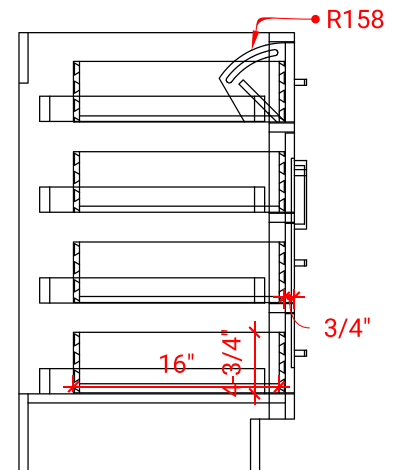

HEPBURN 60" SINGLE SINK BASE CABINET

ARIEL

T060S

BASE CABINET DIMENSIONS

60" W x 21.5" D x 34.5" H

FEATURES

- Solid wood frame & plywood panels
- Dovetail drawers and joints
- Soft closing doors & drawers

HARDWARE FINISHES

Brushed Nickel Satin Brass Matte Black Polished Chrome

AVAILABLE COLORS

White Grey Midnight Blue

FRONT VIEW

SIDE VIEW

PLAN VIEW

OVERALL DIMENSIONS

60.25" W x 22" D x 1.5" H

COUNTERTOP OPTIONS

Carrara White Quartz
CQ-060S-OVL-CT

FEATURES

- Solid countertop with mitered edges & seams
- Undermount white oval sink
- Pre-drilled for 8" widespread faucet

INCLUDED

- Countertop
- Matching Backsplash
- Oval Sink

COUNTERTOP PLAN VIEW

EDGE SIDE VIEW

THREE DIMENSIONAL COUNTERTOP VIEW