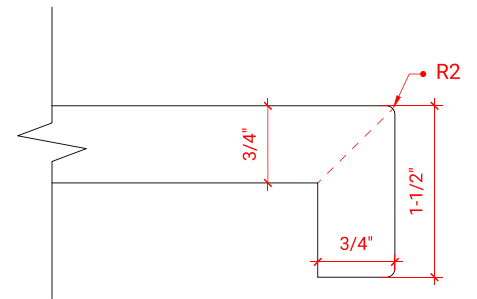

HEPBURN 60" SINGLE SINK BASE CABINET

ARIEL

T060S

BASE CABINET DIMENSIONS

60" W x 21.5" D x 34.5" H

FEATURES

- Solid wood frame & plywood panels
- Dovetail drawers and joints
- Soft closing doors & drawers

HARDWARE FINISHES

Brushed Nickel Satin Brass Matte Black Polished Chrome

AVAILABLE COLORS

White Grey Midnight Blue

FRONT VIEW

SIDE VIEW

PLAN VIEW

OVERALL DIMENSIONS

60.25" W x 22" D x 1.5" H

COUNTERTOP OPTIONS

Carrara White Quartz
CQ-060S-OVL-CT

FEATURES

- Solid countertop with mitered edges & seams
- Undermount white oval sink
- Pre-drilled for 8" widespread faucet

INCLUDED

- Countertop
- Matching Backsplash
- Oval Sink

COUNTERTOP PLAN VIEW

EDGE SIDE VIEW

THREE DIMENSIONAL COUNTERTOP VIEW