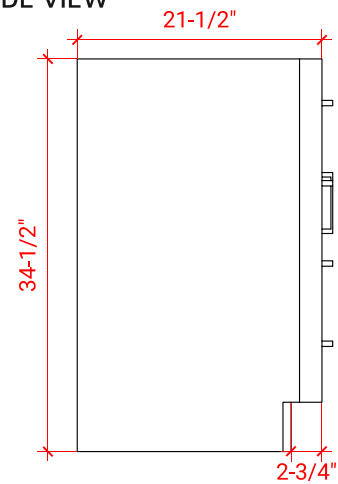

HEPBURN 60" SINGLE SINK BASE CABINET

ARIEL

T060S

BASE CABINET DIMENSIONS

60" W x 21.5" D x 34.5" H

FEATURES

- Solid wood frame & plywood panels
- Dovetail drawers and joints
- Soft closing doors & drawers

HARDWARE FINISHES

Brushed Nickel Satin Brass Matte Black Polished Chrome

AVAILABLE COLORS

White Grey Midnight Blue

FRONT VIEW

SIDE VIEW

PLAN VIEW

OVERALL DIMENSIONS

60.25" W x 22" D x 1.5" H

COUNTERTOP PLAN VIEW

EDGE SIDE VIEW

THREE DIMENSIONAL COUNTERTOP VIEW