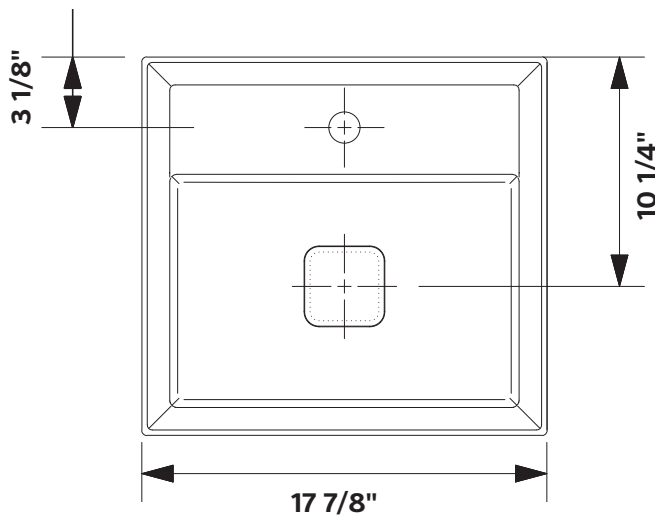

Related Products