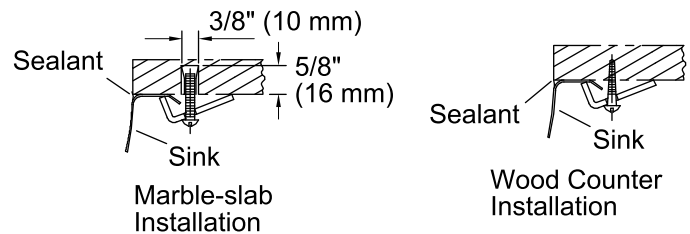

Technical Information

All product dimensions are nominal.

Bowl configuration:	Single
Installation:	Under-mount
Bowl area (Only):	Length: 18" (457 mm) Width: 13" (330 mm) Water depth: 5-7/8" (149 mm)
Drain hole:	1-5/8" (41 mm)
Template:	1000258-7, required, included

Notes

Install this product according to the installation instructions.

Supplied basin clamp assembly requires 3/4" (19 mm) minimum countertop thickness. Installer must supply anchors for thinner countertops.

NOTICE: Countertop manufacturer or cutter must use the cut-out template provided by Kohler Co. (call 1-800-4-KOHLER). Kohler Co. is not responsible for cut out errors when the incorrect cut out template is used.

Waterproof the unprotected overhang area of the underside of the wood counter.

ADA, CSA B651 compliant when installed to the specific requirements of these regulations.