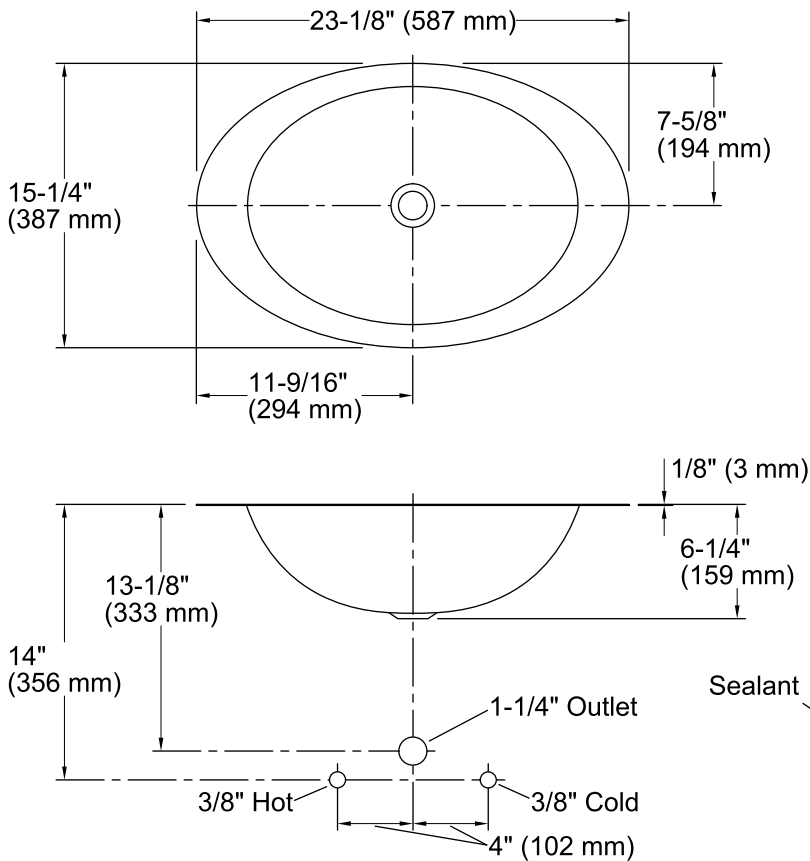

Technical Information

All product dimensions are nominal.

Bowl configuration:	Single
Installation:	Under-mount
Bowl area (Only):	Length: 18" (457 mm) Width: 13" (330 mm) Water depth: 5-7/8" (149 mm)
Drain hole:	1-5/8" (41 mm)
Template:	1000258-7, required, included

Notes

Install this product according to the installation instructions.

Supplied basin clamp assembly requires 3/4" (19 mm) minimum countertop thickness. Installer must supply anchors for thinner countertops.

NOTICE: Countertop manufacturer or cutter must use the cut-out template provided by Kohler Co. (call 1-800-4-KOHLER). Kohler Co. is not responsible for cut out errors when the incorrect cut out template is used.

Waterproof the unprotected overhang area of the underside of the wood counter.

ADA, CSA B651 compliant when installed to the specific requirements of these regulations.