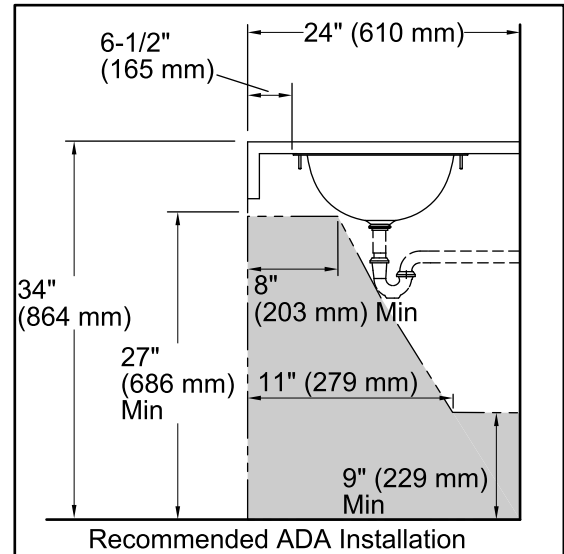

Technical Information

All product dimensions are nominal.

Bowl configuration:	Single
Installation:	Under-mount
Bowl area (Only):	Length: 18" (457 mm) Width: 13" (330 mm) Water depth: 5-7/8" (149 mm)
Drain hole:	1-5/8" (41 mm)
Template:	1000258-7, required, included

Notes

Install this product according to the installation instructions.

Supplied basin clamp assembly requires 3/4" (19 mm) minimum countertop thickness. Installer must supply anchors for thinner countertops.

NOTICE: Countertop manufacturer or cutter must use the cut-out template provided by Kohler Co. (call 1-800-4-KOHLER). Kohler Co. is not responsible for cut out errors when the incorrect cut out template is used.

Waterproof the unprotected overhang area of the underside of the wood counter.

ADA, CSA B651 compliant when installed to the specific requirements of these regulations.