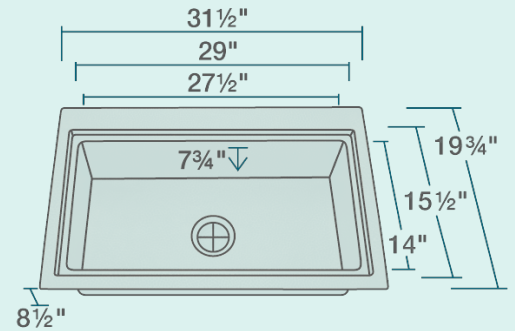

# 915 Single Bowl Dual-Mount Sink

- 31 1/2" x 19 3/4" x 8 1/2"
- Undermount or Topmount Installation
- 33" Minimum Cabinet Size
- All-Natural Materials - Eco-Friendly and Recyclable
- Hammered Finish
- Center Drain
- Thick Sound Dampener Rubber Pad
- Fully Insulated
- One-Piece Construction
- Naturally Antibacterial
- Cardboard Cutout Template Included
- Installation Hardware Included

\*Due to the handmade nature of this sink, dimensions may vary up to ~1/4"