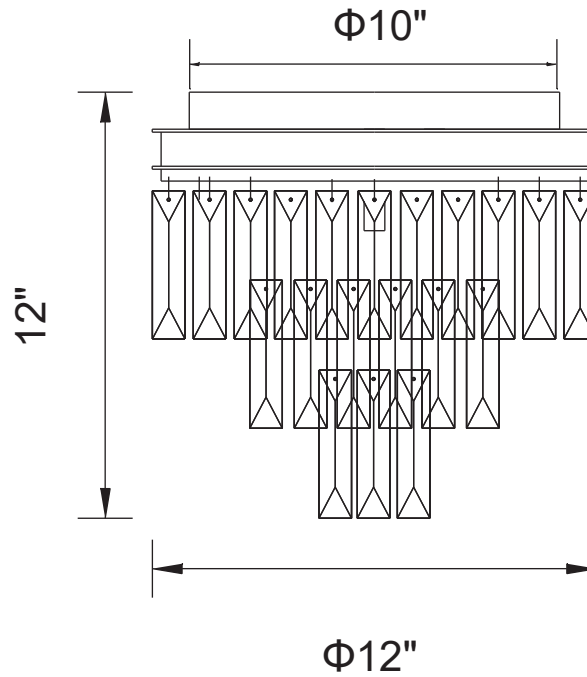

PROJECT: _____

FIXTURE TYPE: _____

LOCATION: _____

CONTACT/PHONE: _____

Item	9969C12-8-601
Collection	WEISS
Finish	Chrome
Glass	-----
Crystal	Clear
Input	120V AC,60HZ,AC

Shade	-----
Length/Dia.	12"
Width/Ext.	-----
Height	12"
Maximum	-----
Lumens	-----

Light Source	G9
Bulb Info.	8x40W
Included	-----
Dimmable	Yes
Color	-----
Weight	