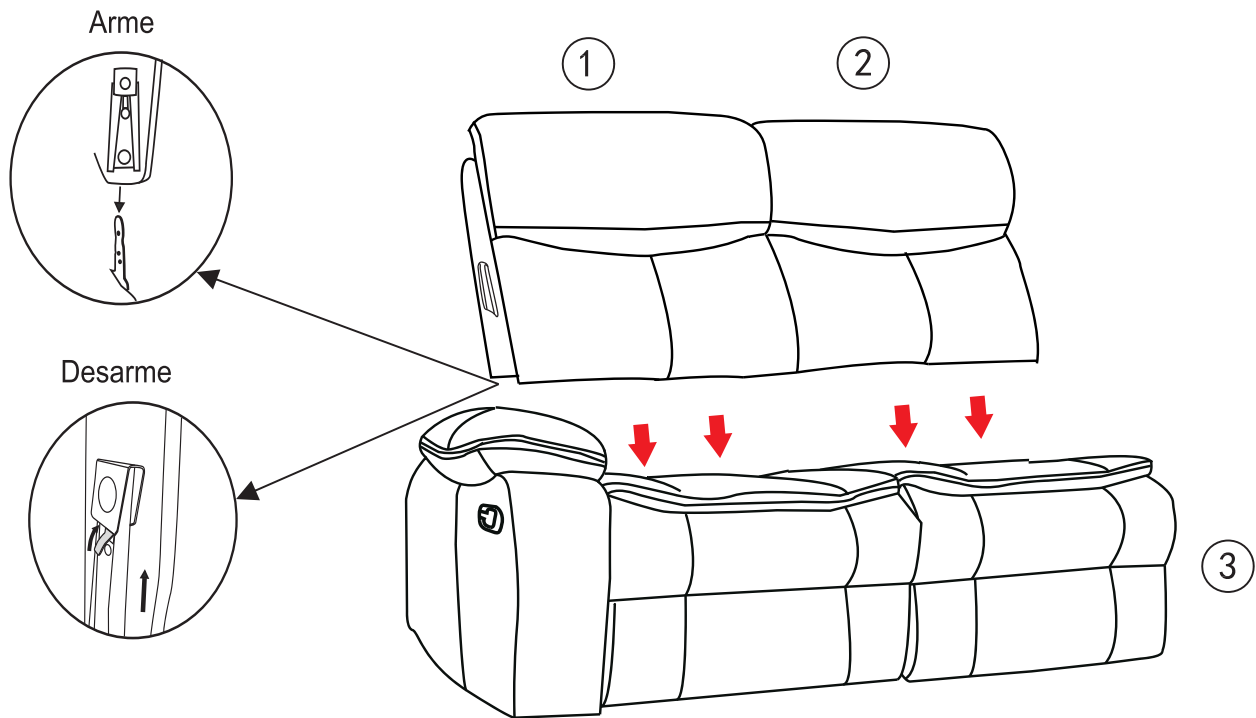

How to assemble:

STEP 1: