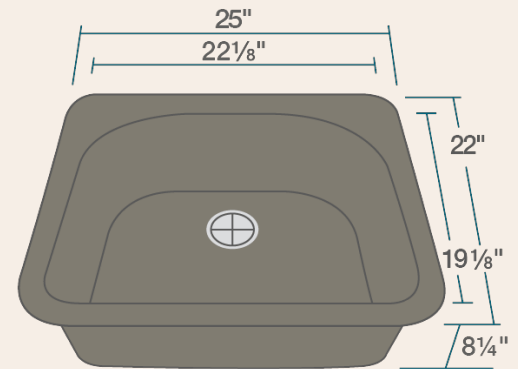

- 25" x 22" x 8 1/4"
- Topmount Installation
- Made with 80% Quartz, 20% Acrylic
- All-Natural Materials - Eco-Friendly and Recyclable
- Offset Drain
- Heat Resistant to 550 Degrees
- Stain Resistant
- Scratch Resistant
- Multiple Colors Available
- Installation Hardware Included
- Limited Lifetime Warranty
- Acrylic Provides Sound Dampening - No Pads Needed