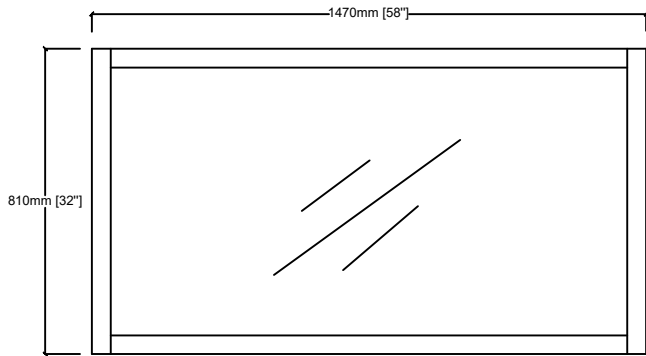

JACQUES 60"

Length: 60"
Width: 22"
Height: 34"

MIRROR

TOP

FRONT VIEW

BACK VIEW

SIDE VIEW

LJ342260