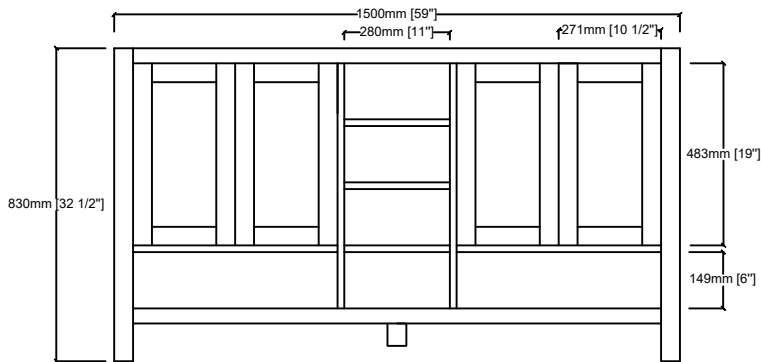

JACQUES 60"

Length: 60"
Width: 22"
Height: 34"

MIRROR

TOP

FRONT VIEW

BACK VIEW

SIDE VIEW

LJ342260