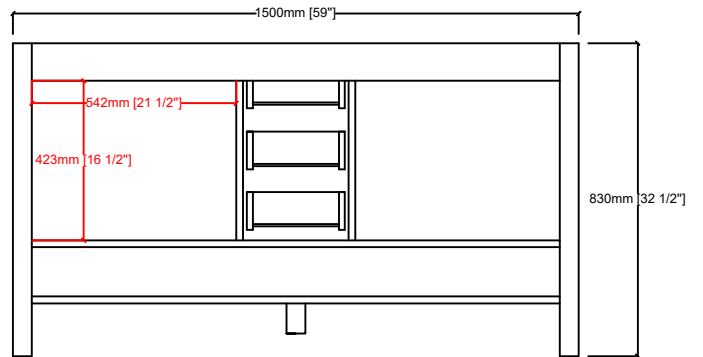

JACQUES 60"

Length: 60"
Width: 22"
Height: 34"

MIRROR

TOP

FRONT VIEW

BACK VIEW

SIDE VIEW

LJ342260