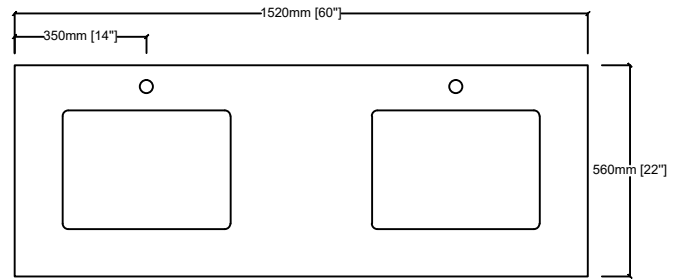

JACQUES 60"

Length: 60"
Width: 22"
Height: 34"

MIRROR

TOP

FRONT VIEW

BACK VIEW

SIDE VIEW

LJ342260