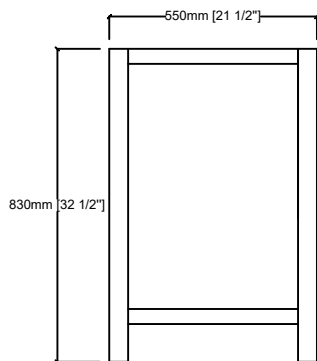

JACQUES 60"

Length: 60"
Width: 22"
Height: 34"

MIRROR

TOP

FRONT VIEW

BACK VIEW

SIDE VIEW

LJ342260