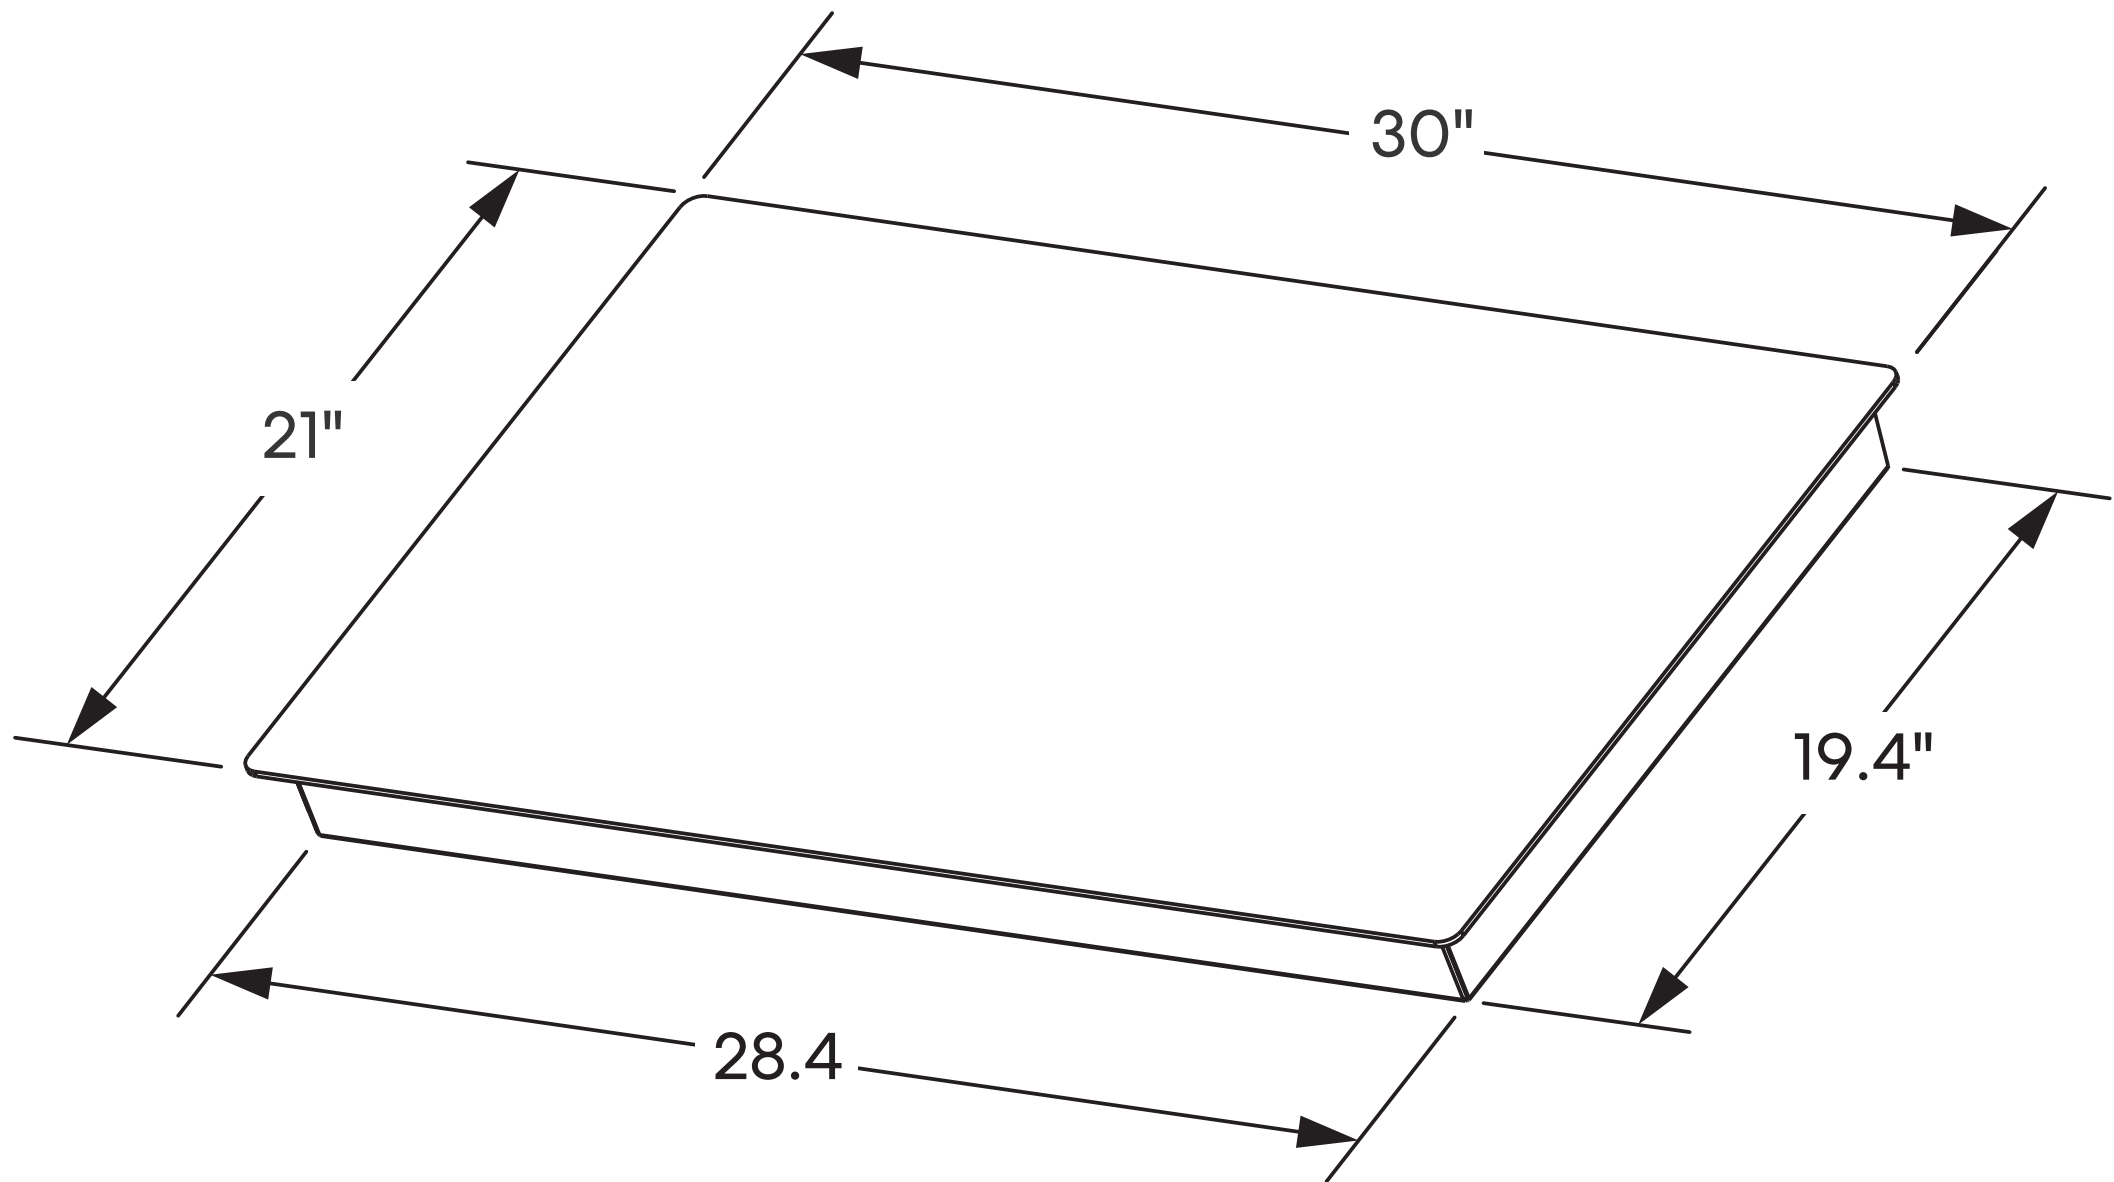

Ceramic Glass

See Page 2 for dimensions

DIMENSIONS

COS-304TBECC Cooktop

Dimensions (WxDxH): 30" x 21" x 1.75-2.75"