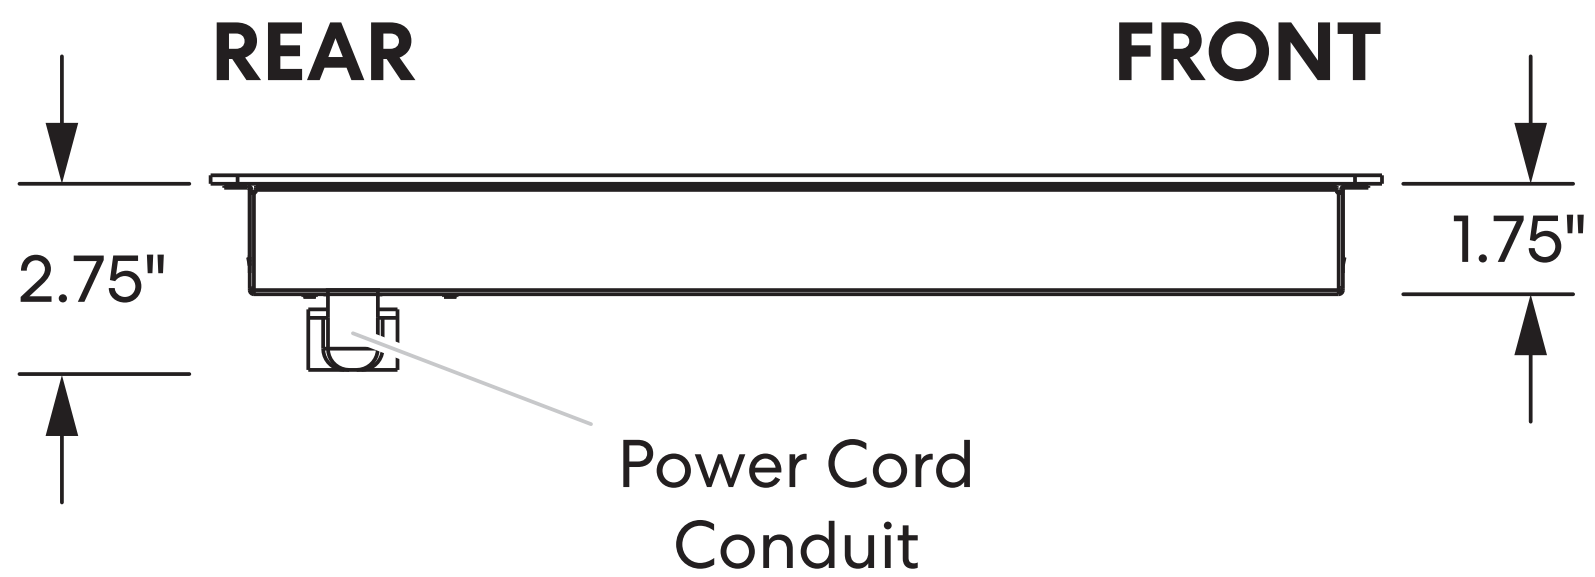

SPECIFICATIONS

COS-304TBECC Cooktop

Size	30 Inch
Installation	Drop-In
Fuel	Electric
Controls	Soft Touch
Material	Ceramic Glass
Electrical	240V / 60Hz
Certifications	ETL
Included Components	Hardware, Install Kit, Power Cord, User Manual
Burners	<ul style="list-style-type: none">• Triple Zone Burner (x1)• Single Burner (x3)• Sync Bridge

Ceramic Glass

See Page 2 for dimensions

DIMENSIONS

COS-304TBECC Cooktop

Dimensions (WxDxH): 30" x 21" x 1.75-2.75"