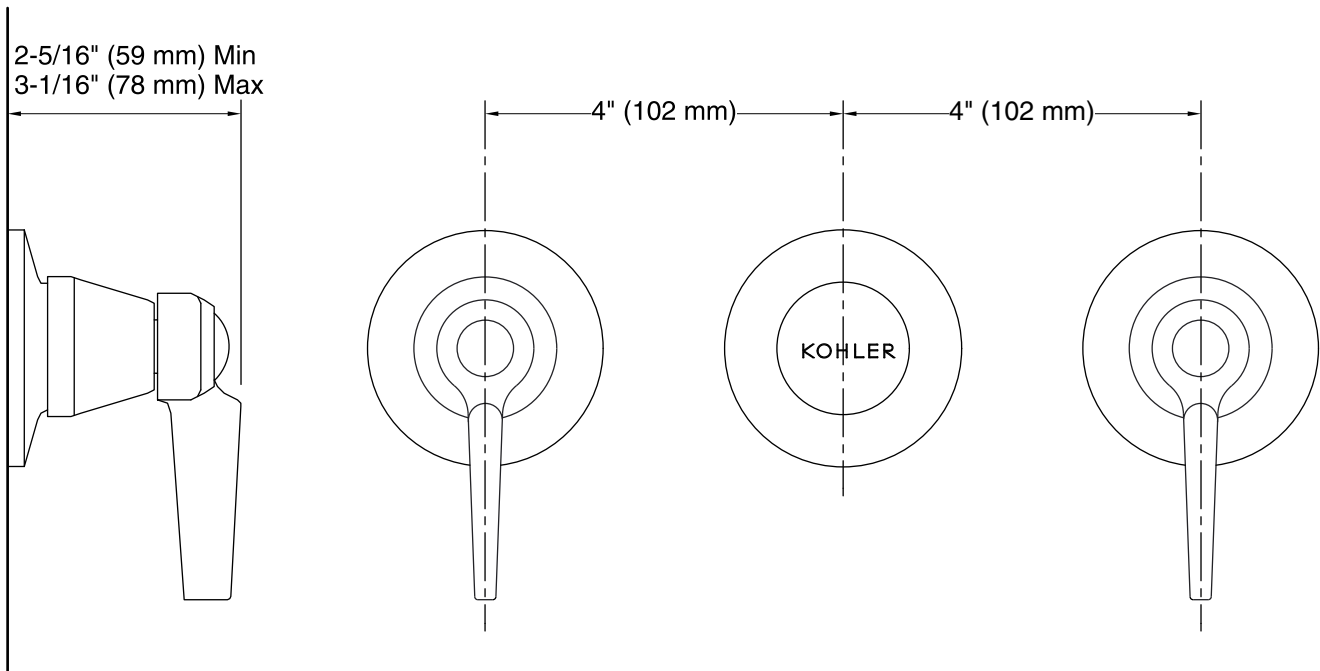

Features

- For 8" (203 mm) centers.
- Integral diverter mechanism.
- Lever handle style option.

Material

- Brass construction.

Required Products/Accessories

K-303-K 1/2" Ceramic In-Wall Valve System

Codes/Standards

	CP	Polished Chrome
--	----	-----------------

Technical Information

All product dimensions are nominal.

Notes

Install this product according to the installation instructions.