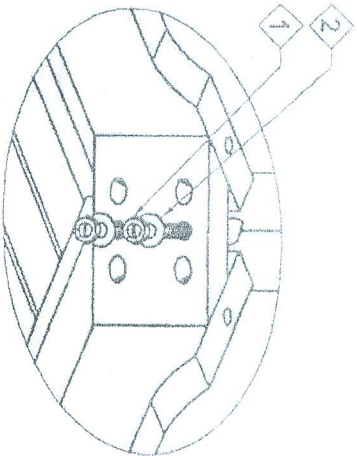

ASSEMBLY TIPS: Assemble upside down with the table top facing down. Never over-tighten any screws or bolts. It's best to assemble with 2 people. Please visit our website if you have any questions www.outdoorinteriors.com.

Please review the "PLEASE OIL ME" card for how to care & maintain your new furniture.

LIST OF HARDWARE

NO.	HARDWARE	QTY.
1	Hex Nut 5*8*13 	08
2	Washer Ø18xØ8x1mm 	08

ASSEMBLY INSTRUCTIONS FOR # 20458 RECTANGLE TABLE

PLEASE NOTE:
NUT & WASHER ARE ALREADY AFFIXED
OVER ALL (4) BOLTS AND TABLE LEGS