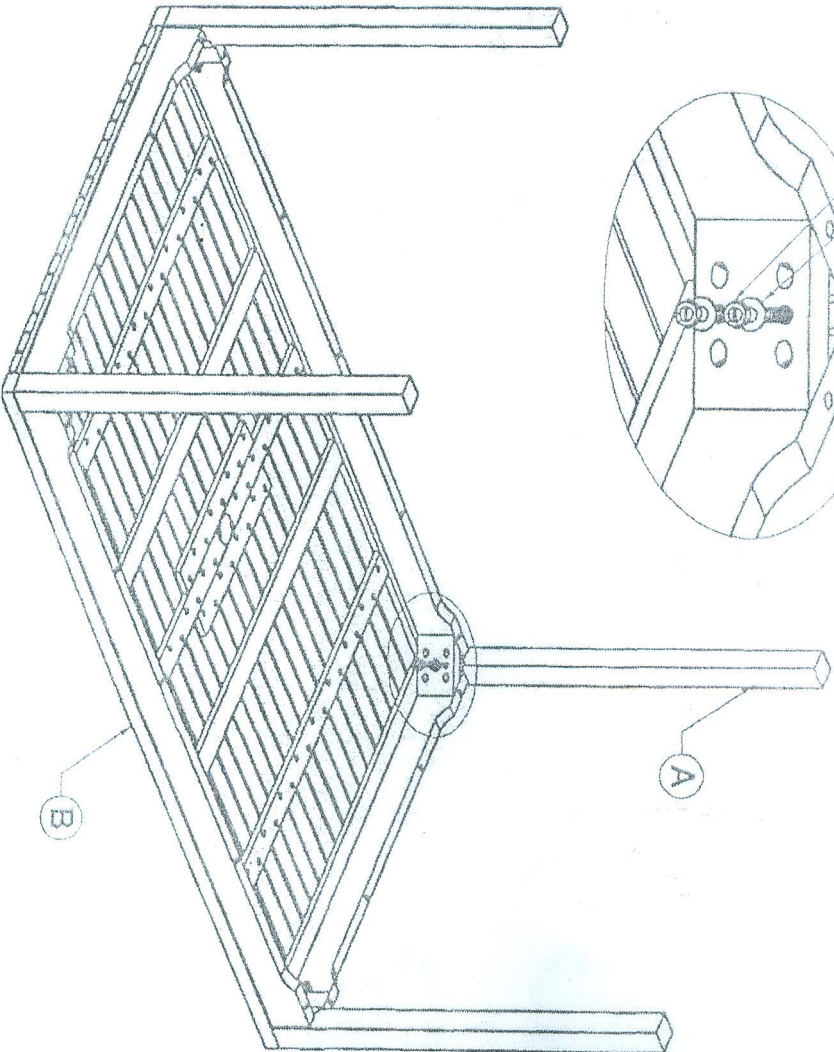

ASSEMBLY TIPS: Assemble upside down with the table top facing down. Never over-tighten any screws or bolts. It's best to assemble with 2 people. Please visit our website if you have any questions www.outdoorinteriors.com.

Please review the "PLEASE OIL ME" card for how to care & maintain your new furniture.

LIST OF HARDWARE

NO.	HARDWARE	QTY.
1	Hex Nut 5*8*13 	08
2	Washer Ø18xØ8x1mm 	08

ASSEMBLY INSTRUCTIONS FOR # 20458 RECTANGLE TABLE

PLEASE NOTE:
NUT & WASHER ARE ALREADY AFFIXED
OVER ALL (4) BOLTS AND TABLE LEGS