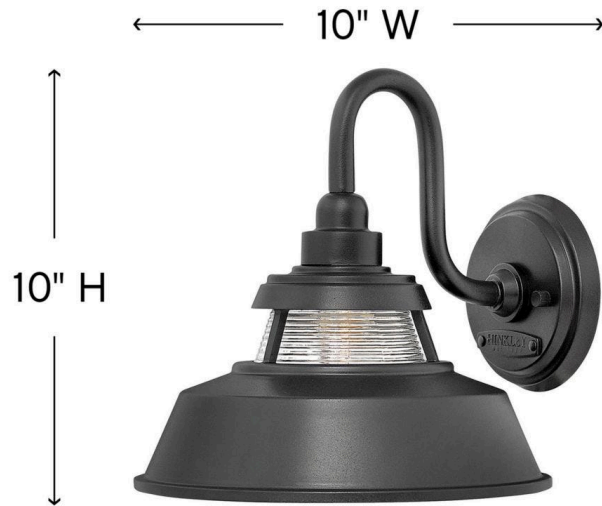

## 1194BK

### MEDIUM WALL MOUNT SCONCE

Troyer's authentic outdoor collection captures the enduring allure of American farmhouse lighting. Constructed in solid aluminum, Troyer's warm and inviting heritage details combine with unique ribbed glass accent and timeless finishes for a classic silhouette.

DETAILS	
FINISH:	Black
MATERIAL:	Aluminum
GLASS:	Ribbed Clear

DIMENSIONS	
WIDTH:	10"
HEIGHT:	10"
WEIGHT:	2lb
BACK PLATE:	5" Dia.
EXTENSION:	11"
TOP TO OUTLET:	5.5"

LIGHT SOURCE	
LIGHT SOURCE:	Socket
WATTAGE:	1-100w Med.
VOLTAGE:	120v